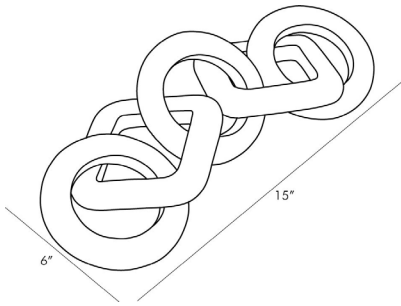

ARTERIORES

BRINLEY ACCESSORY

4739

H: 4 IN, W: 15 IN, D: 6 IN

Smoke

Contract Suitable As Is

Crafted by hand simple geometrics intermingle with fashion to form this unique interlocking wood sculpture. A smoke finish accentuates the natural wood grain establishing a rustic quality that parallels with its modern form. A visual work of art for an entryway console or an étagère in traditional and modern settings. finish will vary.

APPEARANCE

Material	Wood
Material Type	Mango Wood
Finish	Smoke
Finish Will Vary	true
Top Coat/Sealant	false

SHIPPING

Product Weight	1 LBS
Gross Weight 1	2 LBS
Shipping Box 1	H: 3 IN, L: 21 IN, W: 9 IN