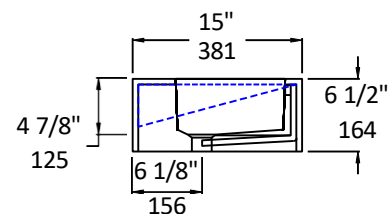

BRACKETS FOR WALL-MOUNT INSTALLATION