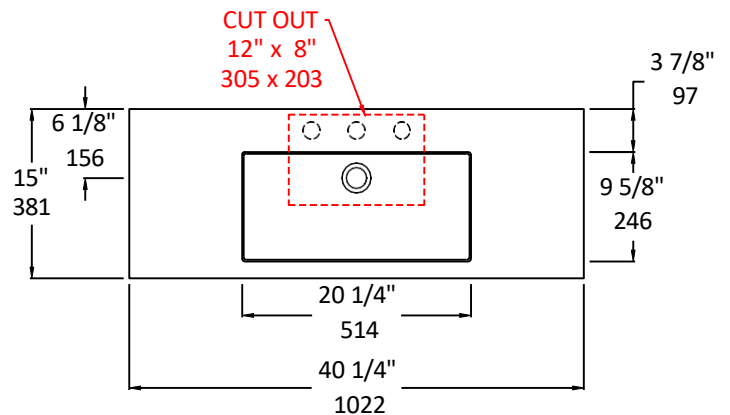

BRACKETS FOR WALL-MOUNT INSTALLATION