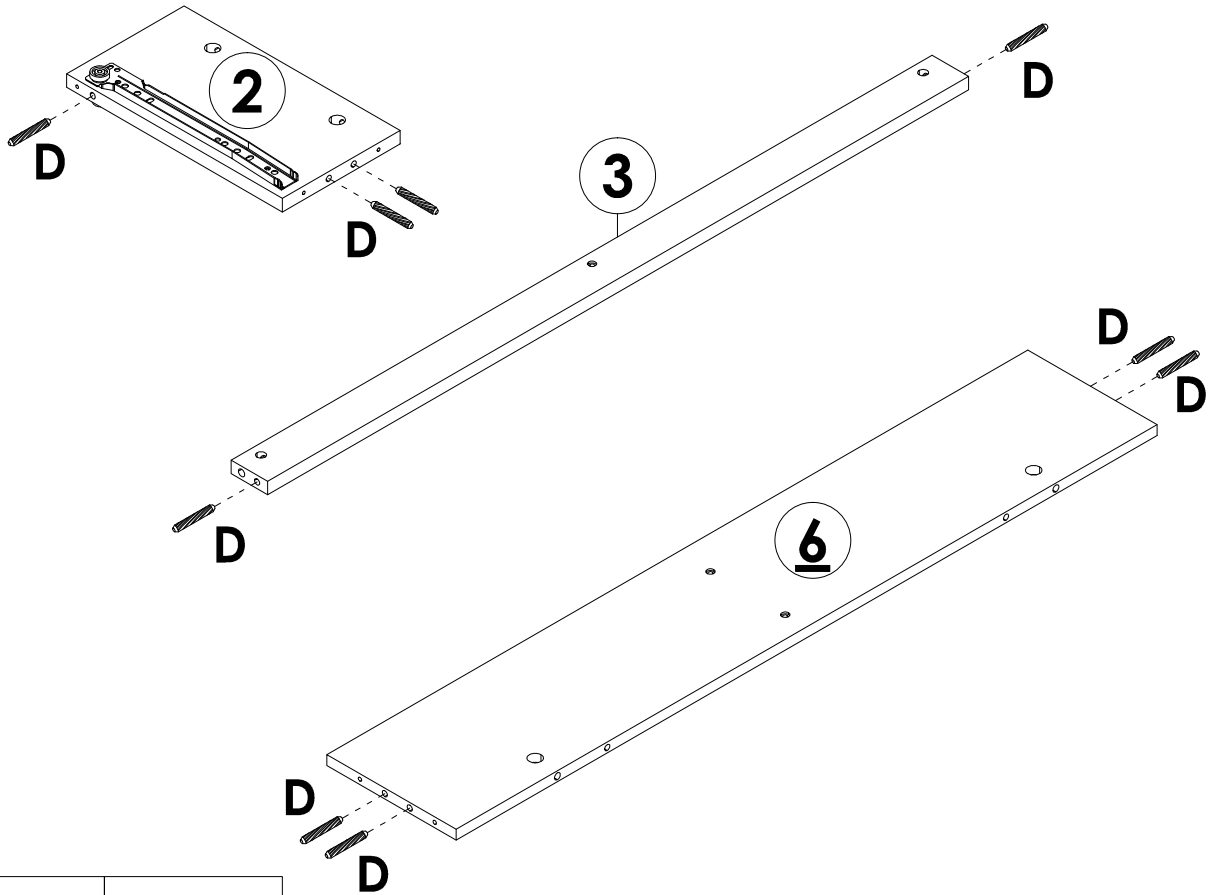

WHEN FITTING CAMLOCK
ENSURE STARTING POSITION IS CORRECT
BEFORE YOU INSERT CONNECTING QUICKFIT
TURN CLOCKWISE UNTIL SECURE

CAM-LOCK

Quickfit head needs to be in centre

QUICKFIT

Tighten until shoulder is flush with panel. DO not overtighten or undertighten (see example below)

Low-Speed Gear !!!

						
6x35mm	15x9mm	4x40mm	6x30mm	3x12mm	5x55mm	4x25mm
A 18PCS	B 18PCS	C 13PCS	D 69PCS	E 16PCS	F 4PCS	G 4PCS
						
64mm	10x10mm	6x60mm		20mm	6x30mm	3x14mm
H 2PCS	I 6PCS	J 6PCS	K 4PCS	L 10PCS	M 2PCS	N 2PCS
						
		4mm	250mm	250mm	250mm	250mm
O 4PCS	P 2PCS	Q 1PC	CL 2PCS	CR 2PCS	DL 2PCS	DR 2PCS

STEP 1

	E x 8PCS
	CL x 2PCS
	CR x 2PCS

STEP 2

 D x 9PCS

STEP 3

 C x 2PCS

STEP 4

C x 1PC