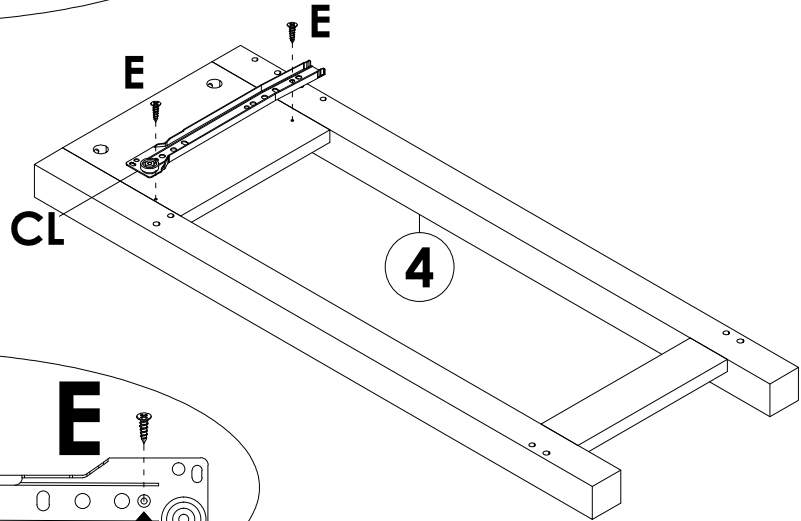

WHEN FITTING CAMLOCK
ENSURE STARTING POSITION IS CORRECT
BEFORE YOU INSERT CONNECTING QUICKFIT
TURN CLOCKWISE UNTIL SECURE

CAM-LOCK

Quickfit head needs to be in centre

QUICKFIT

Tighten until shoulder is flush with panel. DO not overtighten or undertighten (see example below)

Low-Speed Gear !!!

						
6x35mm	15x9mm	4x40mm	6x30mm	3x12mm	5x55mm	4x25mm
A 18PCS	B 18PCS	C 13PCS	D 69PCS	E 16PCS	F 4PCS	G 4PCS
						
64mm	10x10mm	6x60mm		20mm	6x30mm	3x14mm
H 2PCS	I 6PCS	J 6PCS	K 4PCS	L 10PCS	M 2PCS	N 2PCS
						
		4mm	250mm	250mm	250mm	250mm
O 4PCS	P 2PCS	Q 1PC	CL 2PCS	CR 2PCS	DL 2PCS	DR 2PCS

STEP 1

	E x 8PCS
	CL x 2PCS
	CR x 2PCS

STEP 2

 D x 9PCS

STEP 3

 C x 2PCS

STEP 4

C x 1PC