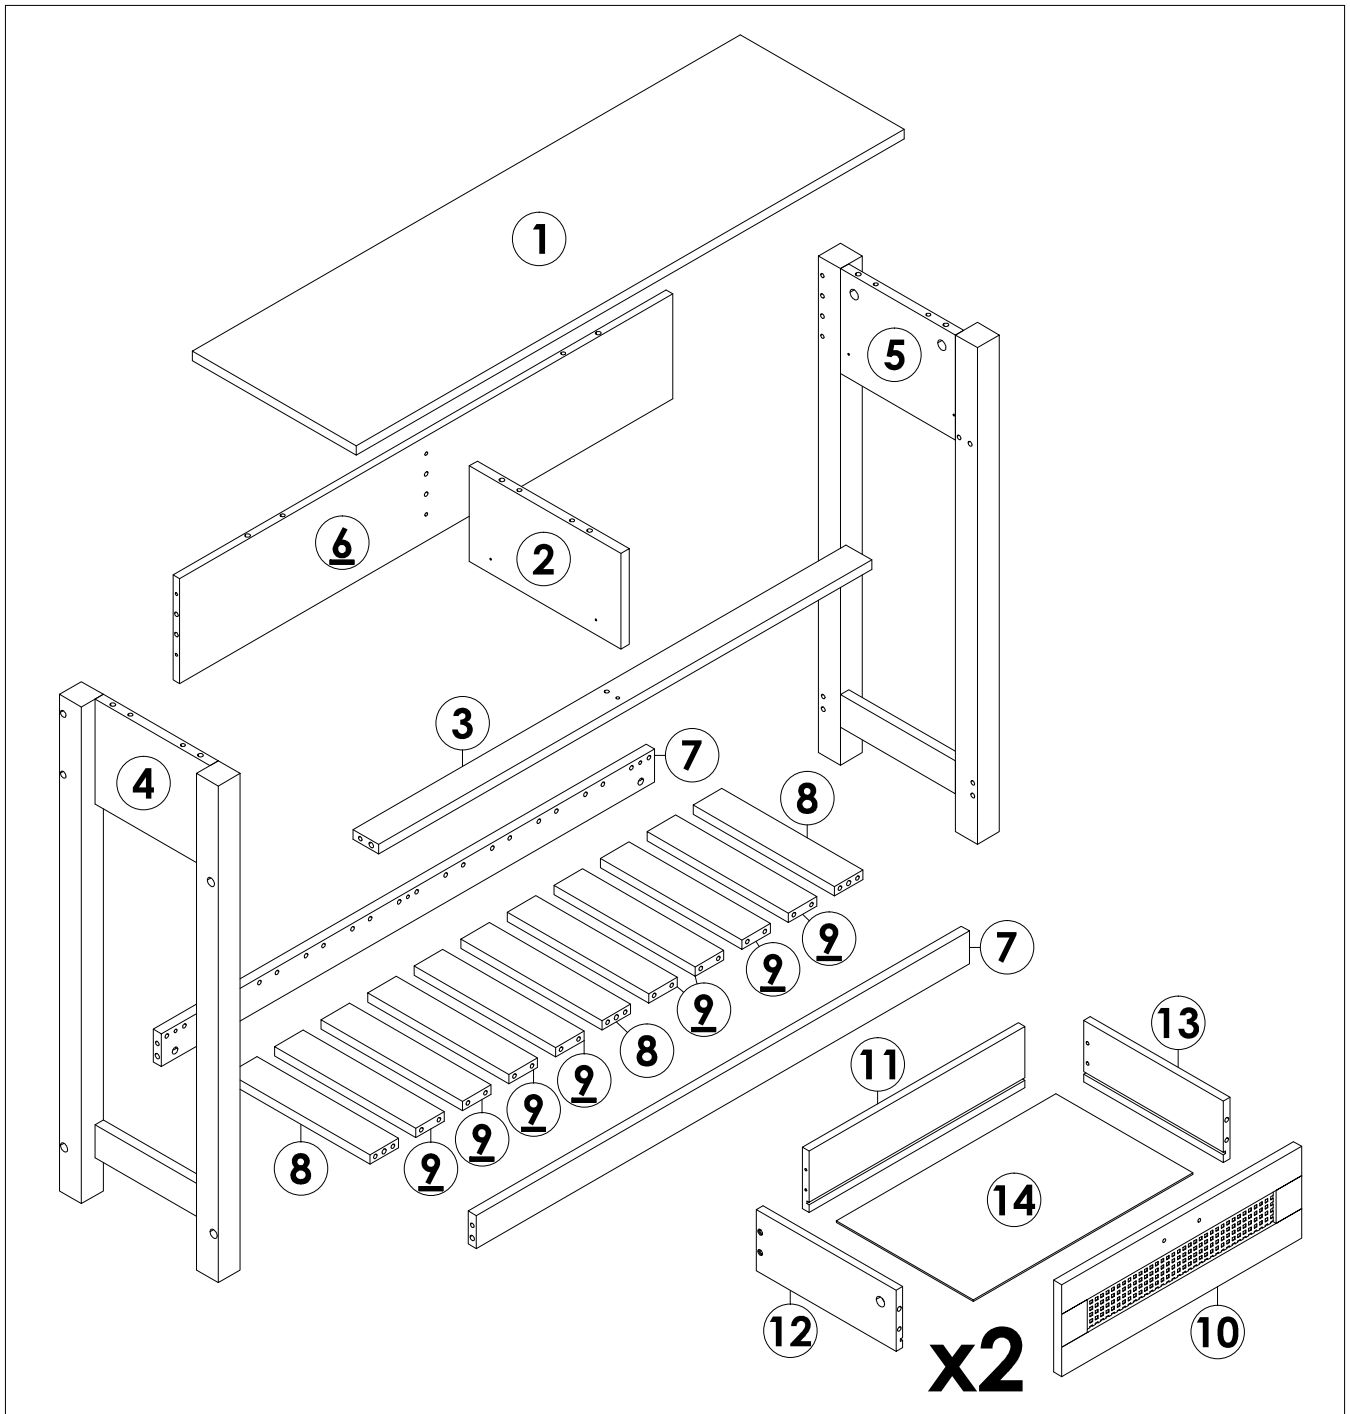

6x35mm	15x9mm	4x40mm	6x30mm	3x12mm	5x55mm	4x25mm
A | 18PCS	B | 18PCS	C | 13PCS	D | 69PCS	E | 16PCS	F | 4PCS	G | 4PCS
64mm	10x10mm	6x60mm		20mm	6x30mm	3x14mm
H | 2PCS	I | 6PCS	J | 6PCS	K | 4PCS	L | 10PCS	M | 2PCS	N | 2PCS
		4mm	250mm	250mm	250mm	250mm
O | 4PCS	P | 2PCS	Q | 1PC	CL | 2PCS	CR | 2PCS	DL | 2PCS	DR | 2PCS