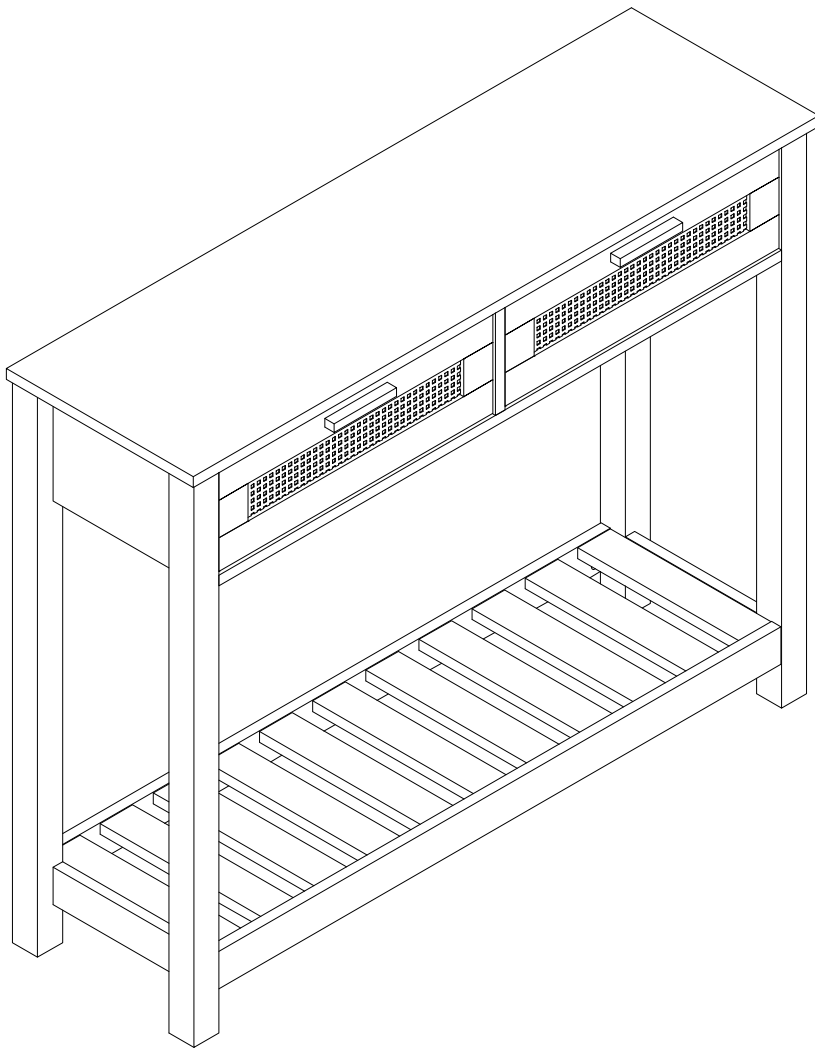

INSTRUCTION MANUAL

**We stand behind we sell. If you are not satisfied with your purchase you can return it for a replacement or refund.
For any further question don t hesitate to contact us.**