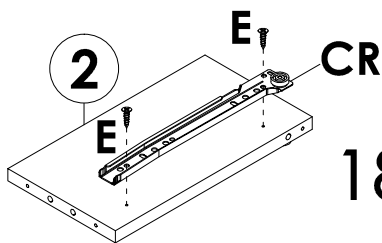

WHEN FITTING CAMLOCK
ENSURE STARTING POSITION IS CORRECT
BEFORE YOU INSERT CONNECTING QUICKFIT
TURN CLOCKWISE UNTIL SECURE

CAM-LOCK

Quickfit head needs to be in centre

QUICKFIT

Tighten until shoulder is flush with panel. DO not overtighten or undertighten (see example below)

Low-Speed Gear !!!

						
6x35mm	15x9mm	4x40mm	6x30mm	3x12mm	5x55mm	4x25mm
A 18PCS	B 18PCS	C 13PCS	D 69PCS	E 16PCS	F 4PCS	G 4PCS
						
64mm	10x10mm	6x60mm		20mm	6x30mm	3x14mm
H 2PCS	I 6PCS	J 6PCS	K 4PCS	L 10PCS	M 2PCS	N 2PCS
						
		4mm	250mm	250mm	250mm	250mm
O 4PCS	P 2PCS	Q 1PC	CL 2PCS	CR 2PCS	DL 2PCS	DR 2PCS

STEP 1

	E x 8PCS
	CL x 2PCS
	CR x 2PCS

STEP 2

 D x 9PCS

STEP 3

 C x 2PCS

STEP 4

C x 1PC