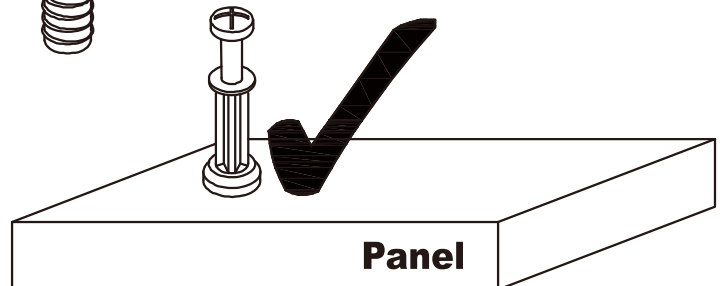

SPECIAL TIPS FOR FITTING CAM-LOCKS AND QUICKFIT

WHEN FITTING CAMLOCK
ENSURE STARTING POSITION IS CORRECT
BEFORE YOU INSERT CONNECTING QUICKFIT
TURN CLOCKWISE UNTIL SECURE

CAM-LOCK

Quickfit head needs to be in centre

QUICKFIT

Tighten until shoulder is flush with panel. DO not overtighten or undertighten (see example below)

Low-Speed Gear !!!