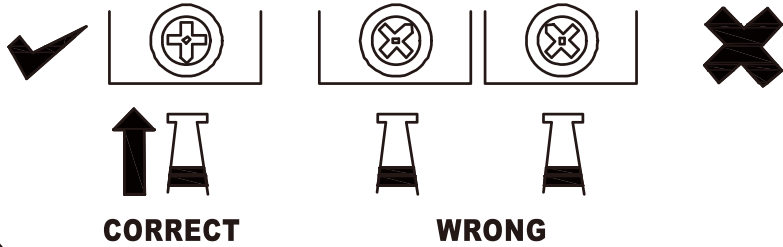

WHEN FITTING CAMLOCK
ENSURE STARTING POSITION IS CORRECT
BEFORE YOU INSERT CONNECTING QUICKFIT
TURN CLOCKWISE UNTIL SECURE

CAM-LOCK

Quickfit head needs to be in centre

QUICKFIT

Tighten until shoulder is flush with panel. DO not overtighten or undertighten (see example below)