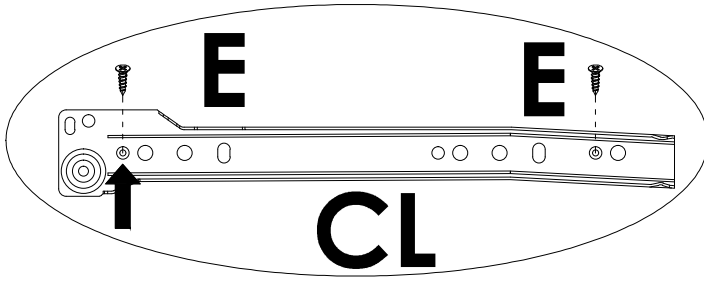

WHEN FITTING CAMLOCK
ENSURE STARTING POSITION IS CORRECT
BEFORE YOU INSERT CONNECTING QUICKFIT
TURN CLOCKWISE UNTIL SECURE

CAM-LOCK

Quickfit head needs to be in centre

QUICKFIT

Tighten until shoulder is flush with panel. DO not overtighten or undertighten (see example below)

Low-Speed Gear !!!

						
6x35mm	15x9mm	4x40mm	6x30mm	3x12mm	5x55mm	4x25mm
A 18PCS	B 18PCS	C 13PCS	D 69PCS	E 16PCS	F 4PCS	G 4PCS
						
64mm	10x10mm	6x60mm		20mm	6x30mm	3x14mm
H 2PCS	I 6PCS	J 6PCS	K 4PCS	L 10PCS	M 2PCS	N 2PCS
						
		4mm	250mm	250mm	250mm	250mm
O 4PCS	P 2PCS	Q 1PC	CL 2PCS	CR 2PCS	DL 2PCS	DR 2PCS

STEP 1

	E x 8PCS
	CL x 2PCS
	CR x 2PCS

STEP 2

 D x 9PCS

STEP 3

 C x 2PCS

STEP 4

C x 1PC