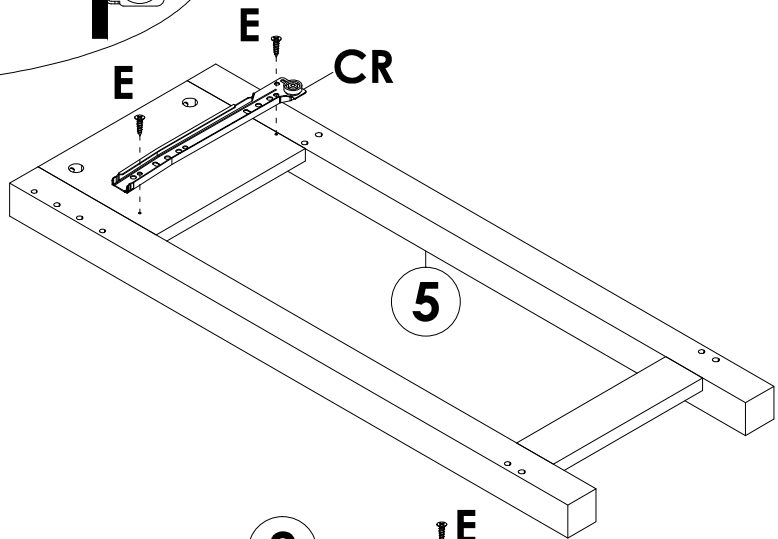

WHEN FITTING CAMLOCK
ENSURE STARTING POSITION IS CORRECT
BEFORE YOU INSERT CONNECTING QUICKFIT
TURN CLOCKWISE UNTIL SECURE

CAM-LOCK

Quickfit head needs to be in centre

QUICKFIT

Tighten until shoulder is flush with panel. DO not overtighten or undertighten (see example below)

Low-Speed Gear !!!

						
6x35mm	15x9mm	4x40mm	6x30mm	3x12mm	5x55mm	4x25mm
A 18PCS	B 18PCS	C 13PCS	D 69PCS	E 16PCS	F 4PCS	G 4PCS
						
64mm	10x10mm	6x60mm		20mm	6x30mm	3x14mm
H 2PCS	I 6PCS	J 6PCS	K 4PCS	L 10PCS	M 2PCS	N 2PCS
						
		4mm	250mm	250mm	250mm	250mm
O 4PCS	P 2PCS	Q 1PC	CL 2PCS	CR 2PCS	DL 2PCS	DR 2PCS

STEP 1

	E x 8PCS
	CL x 2PCS
	CR x 2PCS

STEP 2

 D x 9PCS

STEP 3

 C x 2PCS

STEP 4

C x 1PC