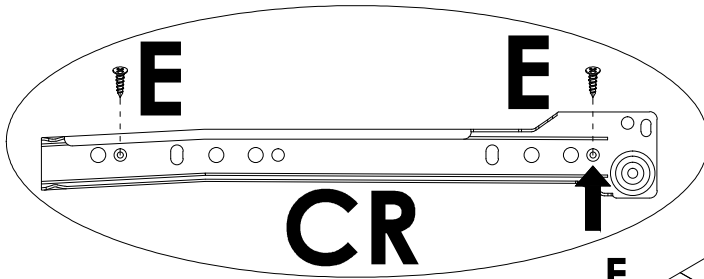

WHEN FITTING CAMLOCK
ENSURE STARTING POSITION IS CORRECT
BEFORE YOU INSERT CONNECTING QUICKFIT
TURN CLOCKWISE UNTIL SECURE

CAM-LOCK

Quickfit head needs to be in centre

QUICKFIT

Tighten until shoulder is flush with panel. DO not overtighten or undertighten (see example below)

Low-Speed Gear !!!

						
6x35mm	15x9mm	4x40mm	6x30mm	3x12mm	5x55mm	4x25mm
A 18PCS	B 18PCS	C 13PCS	D 69PCS	E 16PCS	F 4PCS	G 4PCS
						
64mm	10x10mm	6x60mm		20mm	6x30mm	3x14mm
H 2PCS	I 6PCS	J 6PCS	K 4PCS	L 10PCS	M 2PCS	N 2PCS
						
		4mm	250mm	250mm	250mm	250mm
O 4PCS	P 2PCS	Q 1PC	CL 2PCS	CR 2PCS	DL 2PCS	DR 2PCS

STEP 1

	E x 8PCS
	CL x 2PCS
	CR x 2PCS

STEP 2

 D x 9PCS

STEP 3

 C x 2PCS

STEP 4

C x 1PC