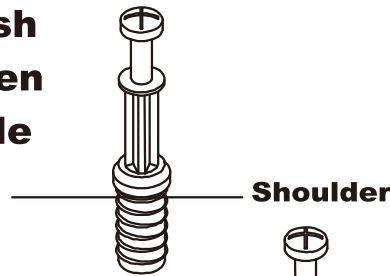

SPECIAL TIPS FOR FITTING CAM-LOCKS AND QUICKFIT

WHEN FITTING CAMLOCK
ENSURE STARTING POSITION IS CORRECT
BEFORE YOU INSERT CONNECTING QUICKFIT
TURN CLOCKWISE UNTIL SECURE

CAM-LOCK

Quickfit head needs to be in centre

QUICKFIT

Tighten until shoulder is flush with panel. DO not overtighten or undertighten (see example below)

Low-Speed Gear !!!