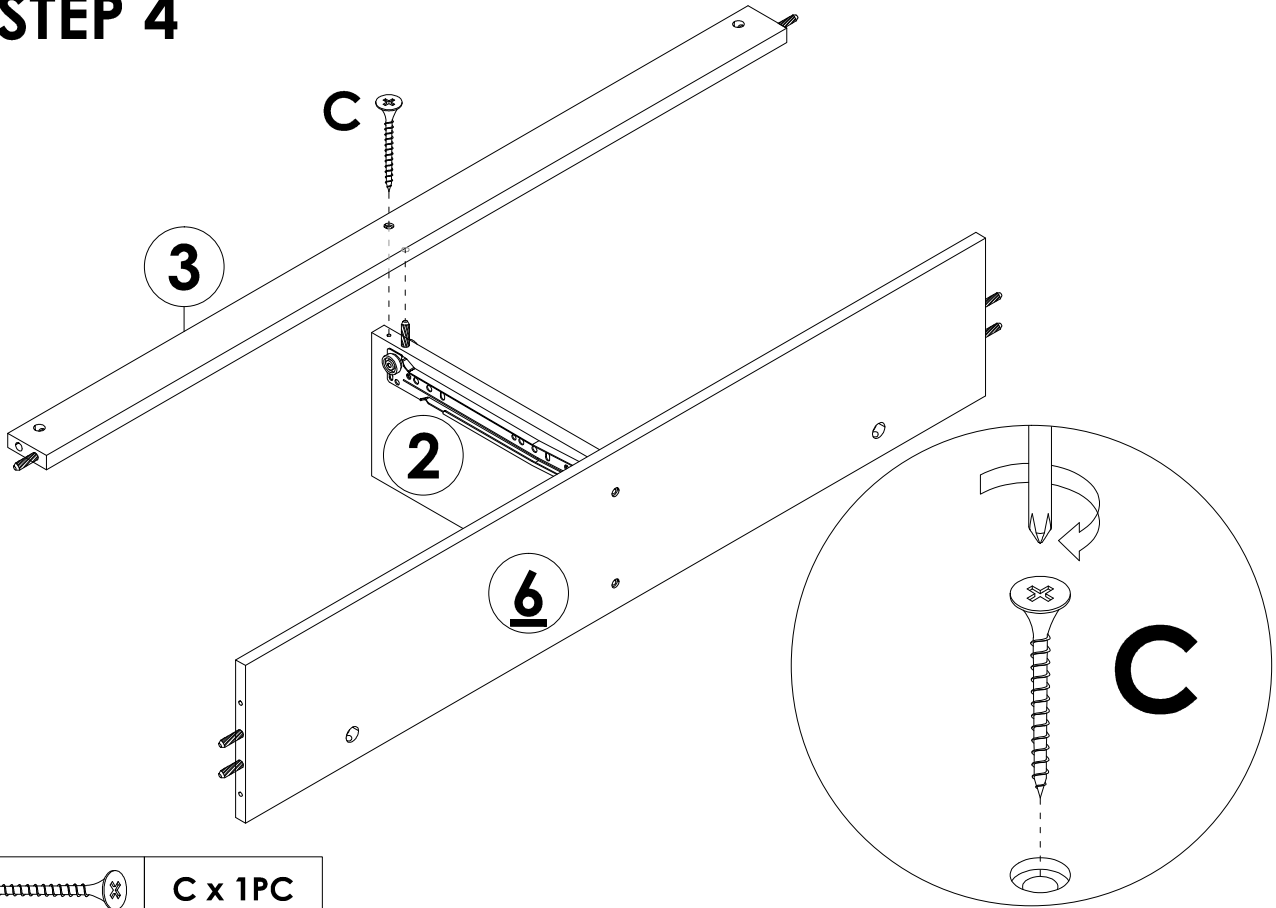

WHEN FITTING CAMLOCK
ENSURE STARTING POSITION IS CORRECT
BEFORE YOU INSERT CONNECTING QUICKFIT
TURN CLOCKWISE UNTIL SECURE

CAM-LOCK

Quickfit head needs to be in centre

QUICKFIT

Tighten until shoulder is flush with panel. DO not overtighten or undertighten (see example below)

STEP 1

	E x 8PCS
	CL x 2PCS
	CR x 2PCS

STEP 2

 D x 9PCS

STEP 3

 C x 2PCS

STEP 4

C x 1PC

STEP 5

D x 48CS

STEP 6

A x 6PCS

STEP 7

B x 6PCS

STEP 8

	F x 4PCS
	I x 6PCS
	J x 6PCS
	L x 10PCS
	Q x 1PC