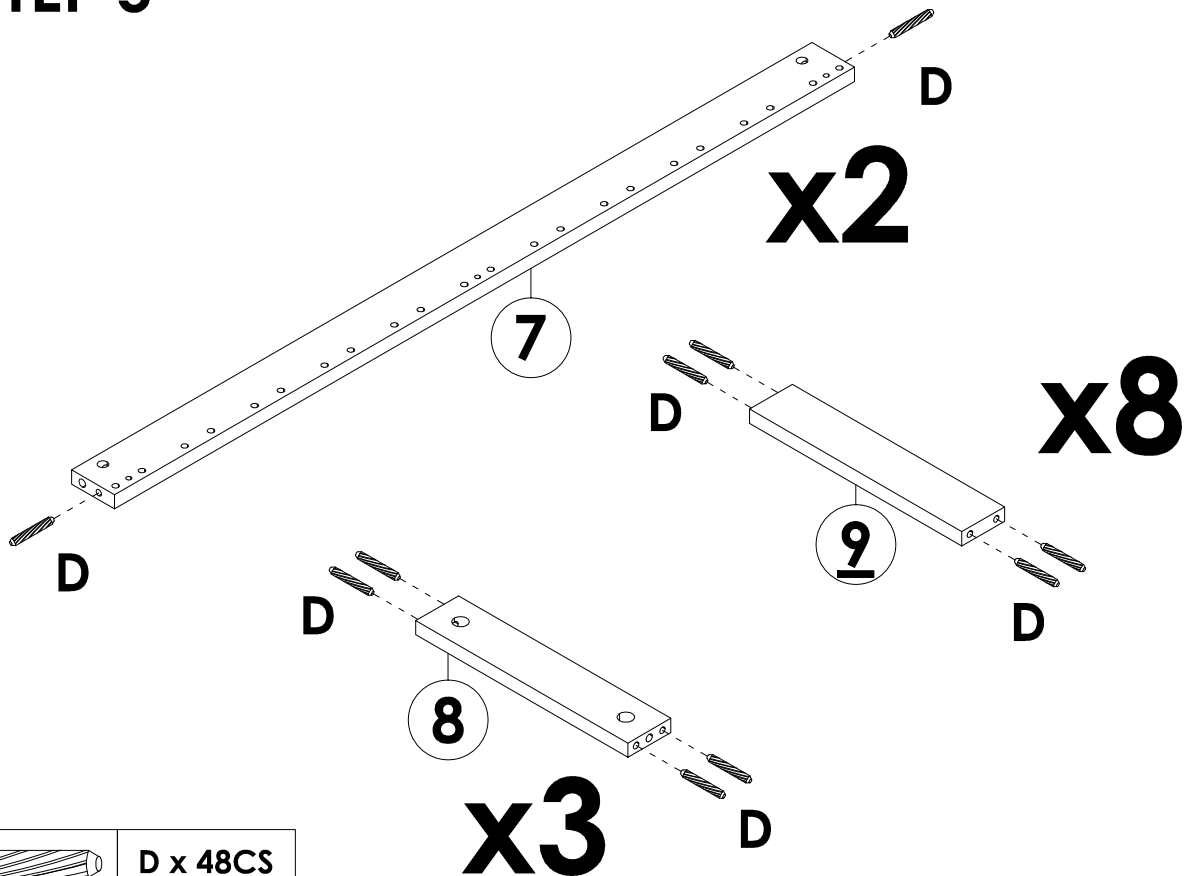

WHEN FITTING CAMLOCK
ENSURE STARTING POSITION IS CORRECT
BEFORE YOU INSERT CONNECTING QUICKFIT
TURN CLOCKWISE UNTIL SECURE

CAM-LOCK

Quickfit head needs to be in centre

QUICKFIT

Tighten until shoulder is flush with panel. DO not overtighten or undertighten (see example below)

STEP 1

	E x 8PCS
	CL x 2PCS
	CR x 2PCS

STEP 2

 D x 9PCS

STEP 3

 C x 2PCS

STEP 4

C x 1PC

STEP 5

D x 48CS

STEP 6

A x 6PCS

STEP 7

B x 6PCS

STEP 8

	F x 4PCS
	I x 6PCS
	J x 6PCS
	L x 10PCS
	Q x 1PC