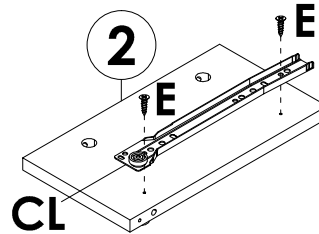

WHEN FITTING CAMLOCK
ENSURE STARTING POSITION IS CORRECT
BEFORE YOU INSERT CONNECTING QUICKFIT
TURN CLOCKWISE UNTIL SECURE

CAM-LOCK

Quickfit head needs to be in centre

QUICKFIT

Tighten until shoulder is flush with panel. DO not overtighten or undertighten (see example below)

Low-Speed Gear !!!

						
6x35mm	15x9mm	4x40mm	6x30mm	3x12mm	5x55mm	4x25mm
A 18PCS	B 18PCS	C 13PCS	D 69PCS	E 16PCS	F 4PCS	G 4PCS
						
64mm	10x10mm	6x60mm		20mm	6x30mm	3x14mm
H 2PCS	I 6PCS	J 6PCS	K 4PCS	L 10PCS	M 2PCS	N 2PCS
						
		4mm	250mm	250mm	250mm	250mm
O 4PCS	P 2PCS	Q 1PC	CL 2PCS	CR 2PCS	DL 2PCS	DR 2PCS

STEP 1

	E x 8PCS
	CL x 2PCS
	CR x 2PCS

STEP 2

 D x 9PCS

STEP 3

 C x 2PCS

STEP 4

C x 1PC