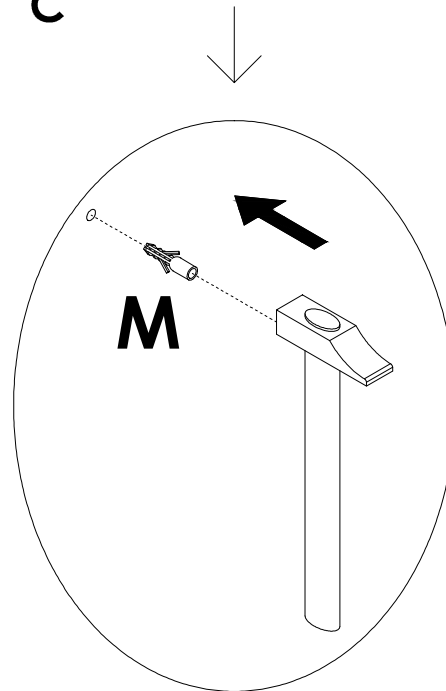

STEP 20

WALL

	C x 2PCS
	M x 2PCS
	O x 2PCS