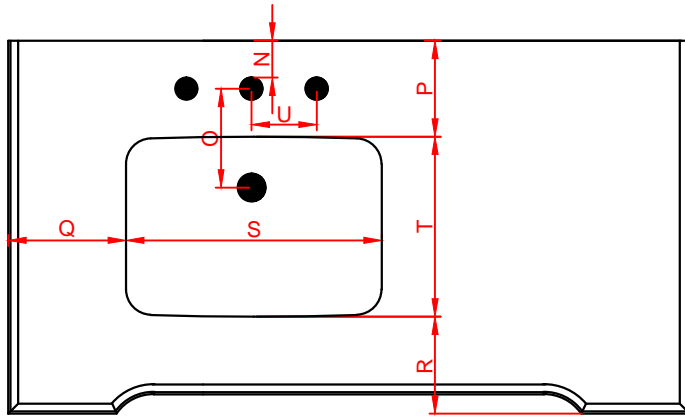

# 42" Vanity

## All Dims Measured to the Nearest 0.1"

- A : Overall Width = 42" / 106.7cm
- B : Overall Depth = 23" / 58.4cm
- C : Counter Height = 36.0" / 91.4cm
- D : Cabinet Width = 40.7" / 103.3cm
- E : Plumbing Cutout Height = 12" / 30.5cm
- F : Plumbing Cutout Width = 12" / 30.5cm
- G : Edge of Cabinet to Edge of Cutout = 7.6" / 19.35cm
- H : Floor to Bottom of Cutout = 16.7" / 42.4cm
- I : Drawer Height :  
I1 = 5.2" / 13.1cm I2 = 7.0" / 17.9cm
- J : Drawer Width :  
J1 = 11.1" / 28.3cm

- K : Door Height = 21.3" / 54.2cm
- L : Door Width = 9.6" / 24.3cm
- M : Toe Kick Height = 2.4" / 6.0cm
- N : Rear Edge of Counter to Rear Edge of Faucet Hole = 2.3" / 5.8cm
- O : Centerline of Faucet Hole to Drain Hole = 6.1" / 15.5cm
- P : Rear Edge of Counter to Rear Edge of Sink = 5.9" / 15.05cm
- Q : Edge of Counter to Edge of Sink = 7.3" / 18.45cm
- R : Front Edge of Counter to Front Edge of Sink = 6.0" / 15.15cm
- S : Sink Width = 15.7" / 40.0cm
- T : Sink Depth Front/Back = 11.1" / 28.2cm
- U : Rear Middle of Counter to Rear Middle of Faucet Hole = 4" / 10.2cm