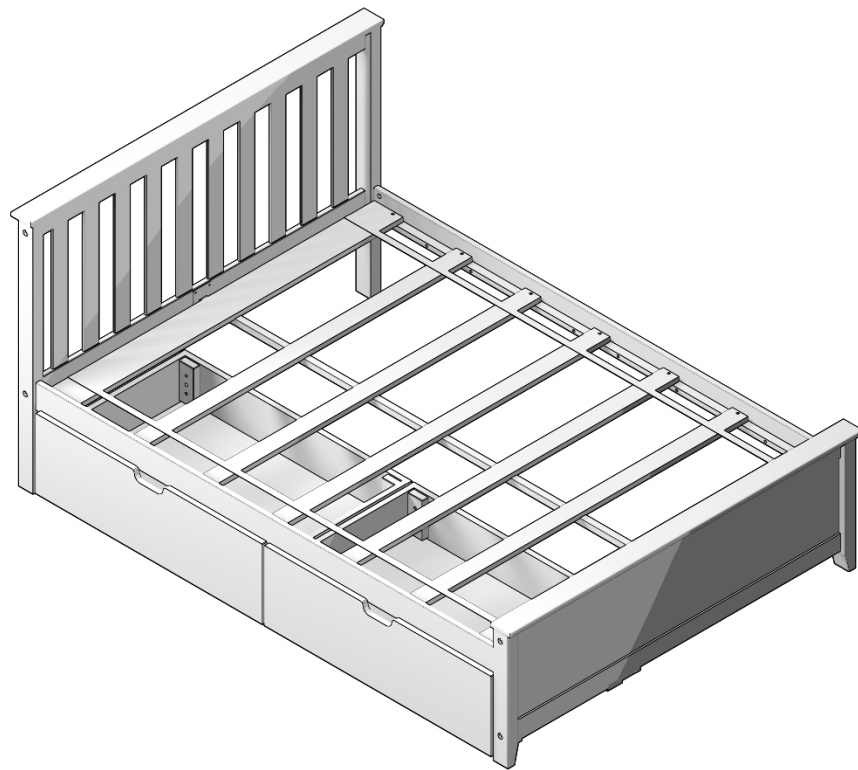

Full Bed with Storage Drawers

Assembly Instructions