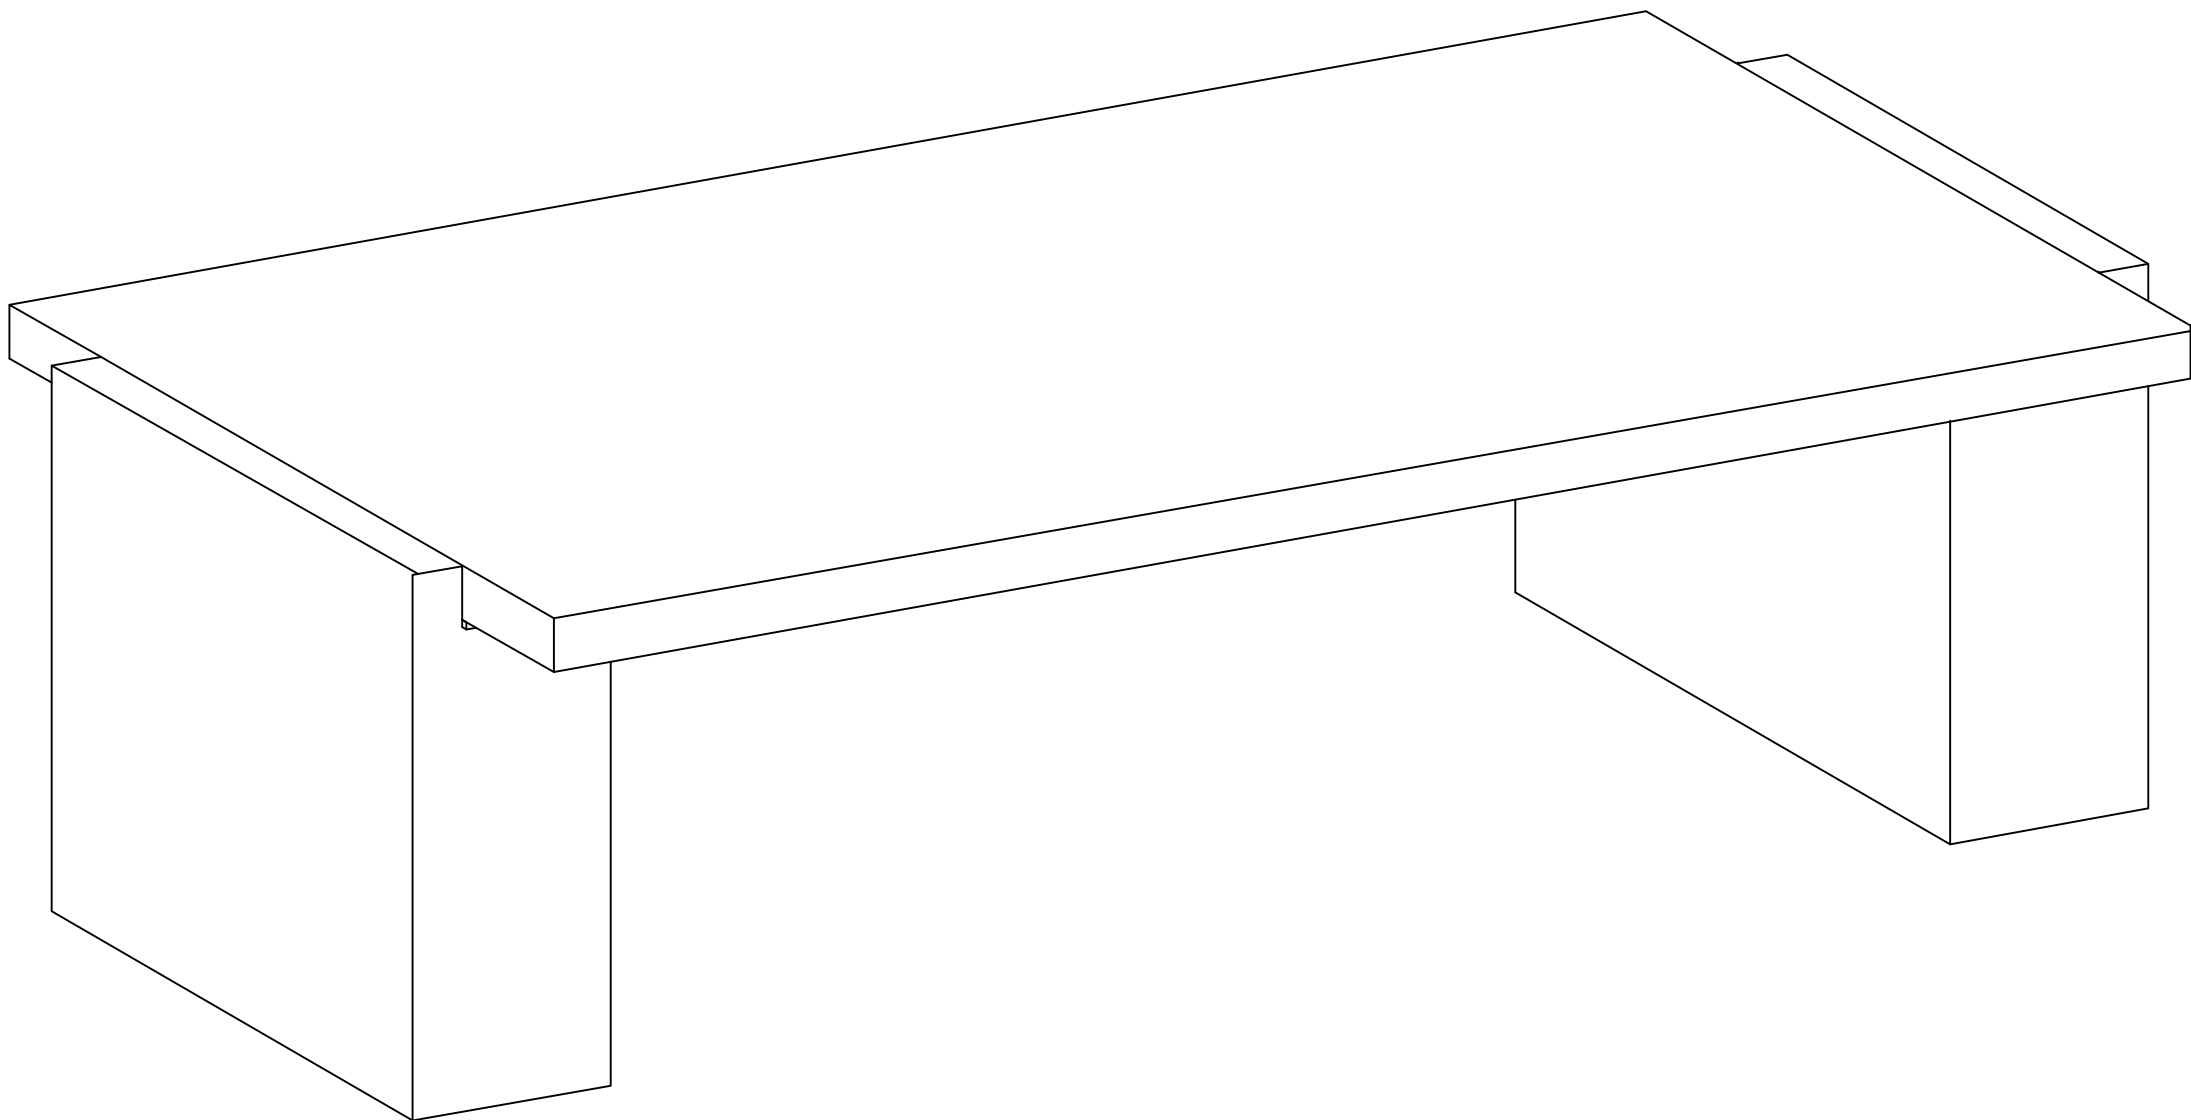

FURNISHING STYLE

Assembly Instruction
Product Description: Coffee Table

Hardware/Component List :

No.	Hardware/Component List	Quantity
1	 Marble Top	1
2	 Marble Base	2
3	 Allen Bolts	14
4	 Allen Key	1

Assembly Instruction
Product Description: Coffee Table