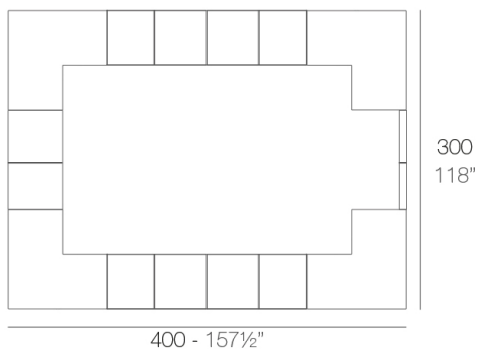

Combinations

- **2 x 54082** Barra - Double counter
- **1 x 54081** Barra 100 - Single counter
- **4 x 54083** Barra esquina - Corner counter
- **1 x 54084** Puerta barra (con bisagra) - Counter door (with hinge)