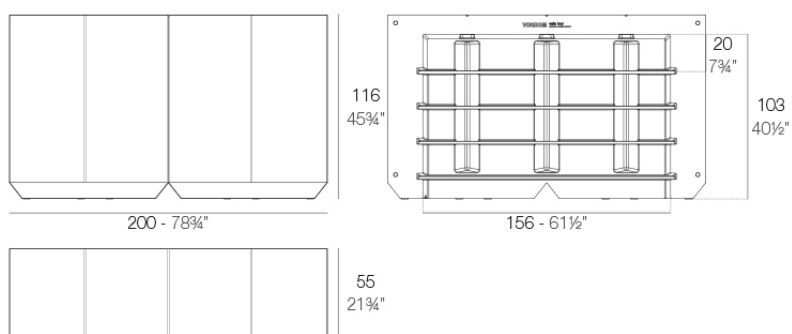

Info

Description

Made of polyethylene resin by rotational moulding. 100% Recyclable. Item suitable for indoor and outdoor use. Available in different finishes.

Weight: 65.2 Kg

VELA Barra
VELA Double counter