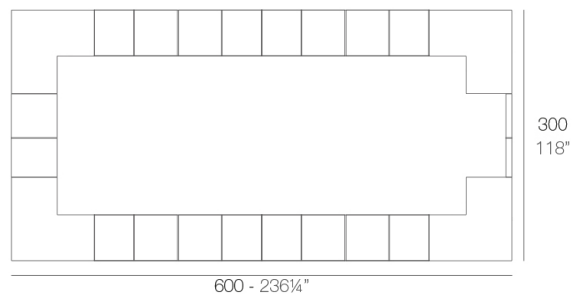

- **4 x 54082** Barra - Double counter
- **1 x 54081** Barra 100 - Single counter
- **4 x 54083** Barra esquina - Corner counter
- **1 x 54084** Puerta barra (con bisagra) - Counter door (with hinge)