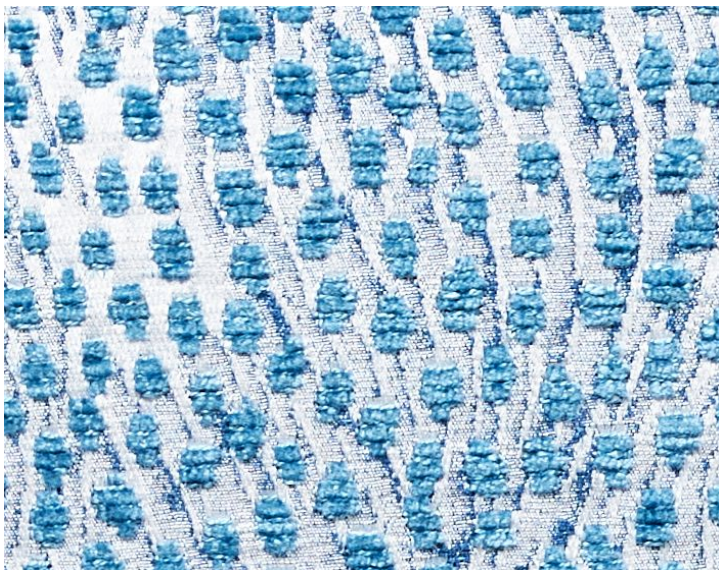

FLURRY LUMBAR PILLOW

CIEL • BI 0004 LFLURPILL

Jacquards / Wovens from the Tundra Pillow Collection by The House of Scalamandre

WHAT MAKES THIS PILLOW SPECIAL

Featuring luxury textiles from The House of Scalamandre, this lumbar pillow was thoughtfully curated by our design team and sewn together with care in the USA. Effortlessly incorporate a piece of our rich history and signature aesthetic into your home, and shop our pre-styled pillows, made for you! For custom pillows featuring any of our other textiles, please contact pillows@scalamandre.com. Pillows are available with or without trim.

LEAD TIME ..... 2 - 3 WEEKS

FIBER CONTENT ... 36% POLYESTER
34% VISCOSE
25% COTTON
5% LUXCELLE

HIDDEN ZIPPER
LUXURIOUS FEATHER DOWN INSERT INCLUDED

CLEANABILITY ..... DRY CLEAN ONLY

DIMENSIONS ..... 22" X 14"

DESIGN ..... DOTS / CIRCLES

DETAIL IMAGE

To check stock and price, request a physical memo, reserve or place an order visit www.scalamandre.com or call at 1.800.932.4361.