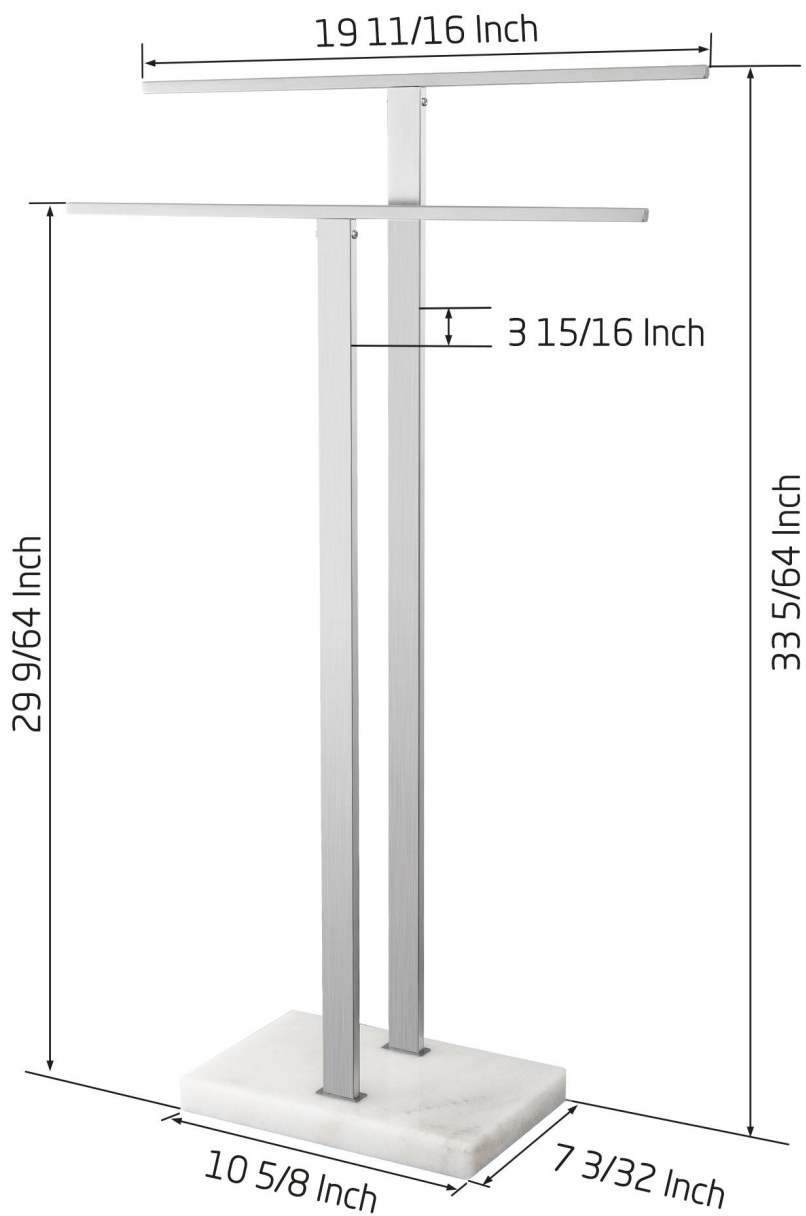

5-Min Assembling

Step 1

Step 2

For bath sheets, choose the **Heightened Option** on the page for a perfect fit.

Parts List

Replacement upon request if any parts damaged or missing

1 Long Bar

2 Short Bar

3 Bar

4 Base

5 Anti-slip Pad

6 Spare Parts

7 Installation Guide