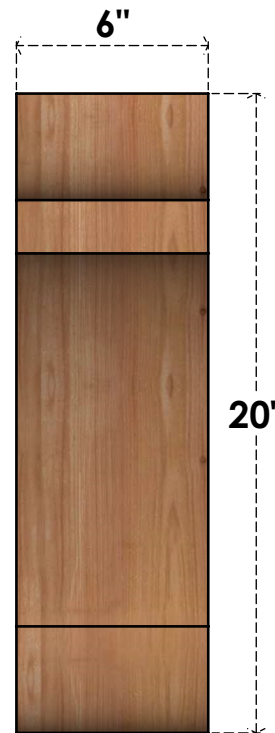

BRC06X16X20OLY00RWR

6"W X 16"D X 20"H OLYMPIC ROUGH SAWN BRACE, WESTERN RED CEDAR

SIDE

FRONT

EKENA MILLWORK
 2300 WEST MAIN ST.
 CLARKSVILLE, TX 75426
 TOLL FREE: 866-607-0453
 WWW.EKENAMILLWORK.COM

NOTES

1. INSTALLATION TO BE COMPLETED IN ACCORDANCE WITH MANUFACTURER'S SPECIFICATIONS.
2. DRAWING MAY NOT BE TO SCALE
3. THIS DRAWING IS INTENDED FOR DESIGN AND PLANNING PURPOSES ONLY.
4. ALL INFORMATION CONTAINED HEREIN WAS CURRENT AT THE TIME OF DEVELOPMENT BUT MUST BE REVIEWED AND APPROVED BY THE PRODUCT MANUFACTURER TO BE CONSIDERED ACCURATE.
5. PRODUCTS ARE NOT KILN DRIED. THIS ITEM IS UNIQUE AND WILL CONTAIN THE NATURAL VARIATIONS THAT THE WOOD SPECIES OFFERS. THIS MAY RESULT IN VARIATIONS UP TO 1/4"