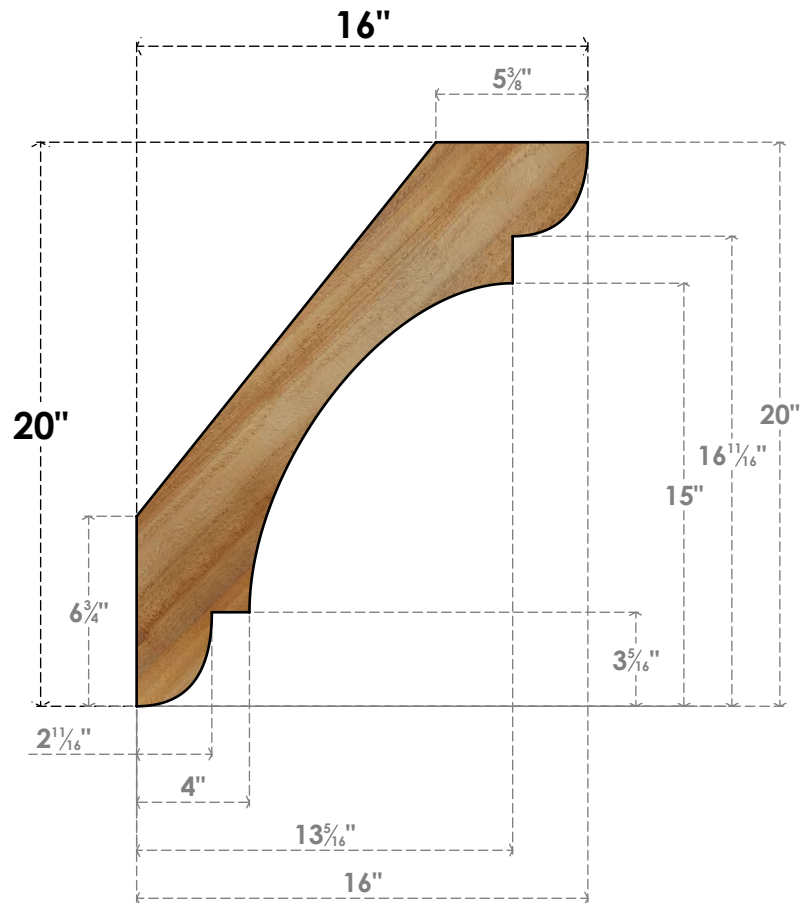

BRC06X16X20OLY00RWR

6"W X 16"D X 20"H OLYMPIC ROUGH SAWN BRACE, WESTERN RED CEDAR

SIDE

FRONT

EKENA MILLWORK
 2300 WEST MAIN ST.
 CLARKSVILLE, TX 75426
 TOLL FREE: 866-607-0453
 WWW.EKENAMILLWORK.COM

NOTES

1. INSTALLATION TO BE COMPLETED IN ACCORDANCE WITH MANUFACTURER'S SPECIFICATIONS.
2. DRAWING MAY NOT BE TO SCALE
3. THIS DRAWING IS INTENDED FOR DESIGN AND PLANNING PURPOSES ONLY.
4. ALL INFORMATION CONTAINED HEREIN WAS CURRENT AT THE TIME OF DEVELOPMENT BUT MUST BE REVIEWED AND APPROVED BY THE PRODUCT MANUFACTURER TO BE CONSIDERED ACCURATE.
5. PRODUCTS ARE NOT KILN DRIED. THIS ITEM IS UNIQUE AND WILL CONTAIN THE NATURAL VARIATIONS THAT THE WOOD SPECIES OFFERS. THIS MAY RESULT IN VARIATIONS UP TO 1/4"