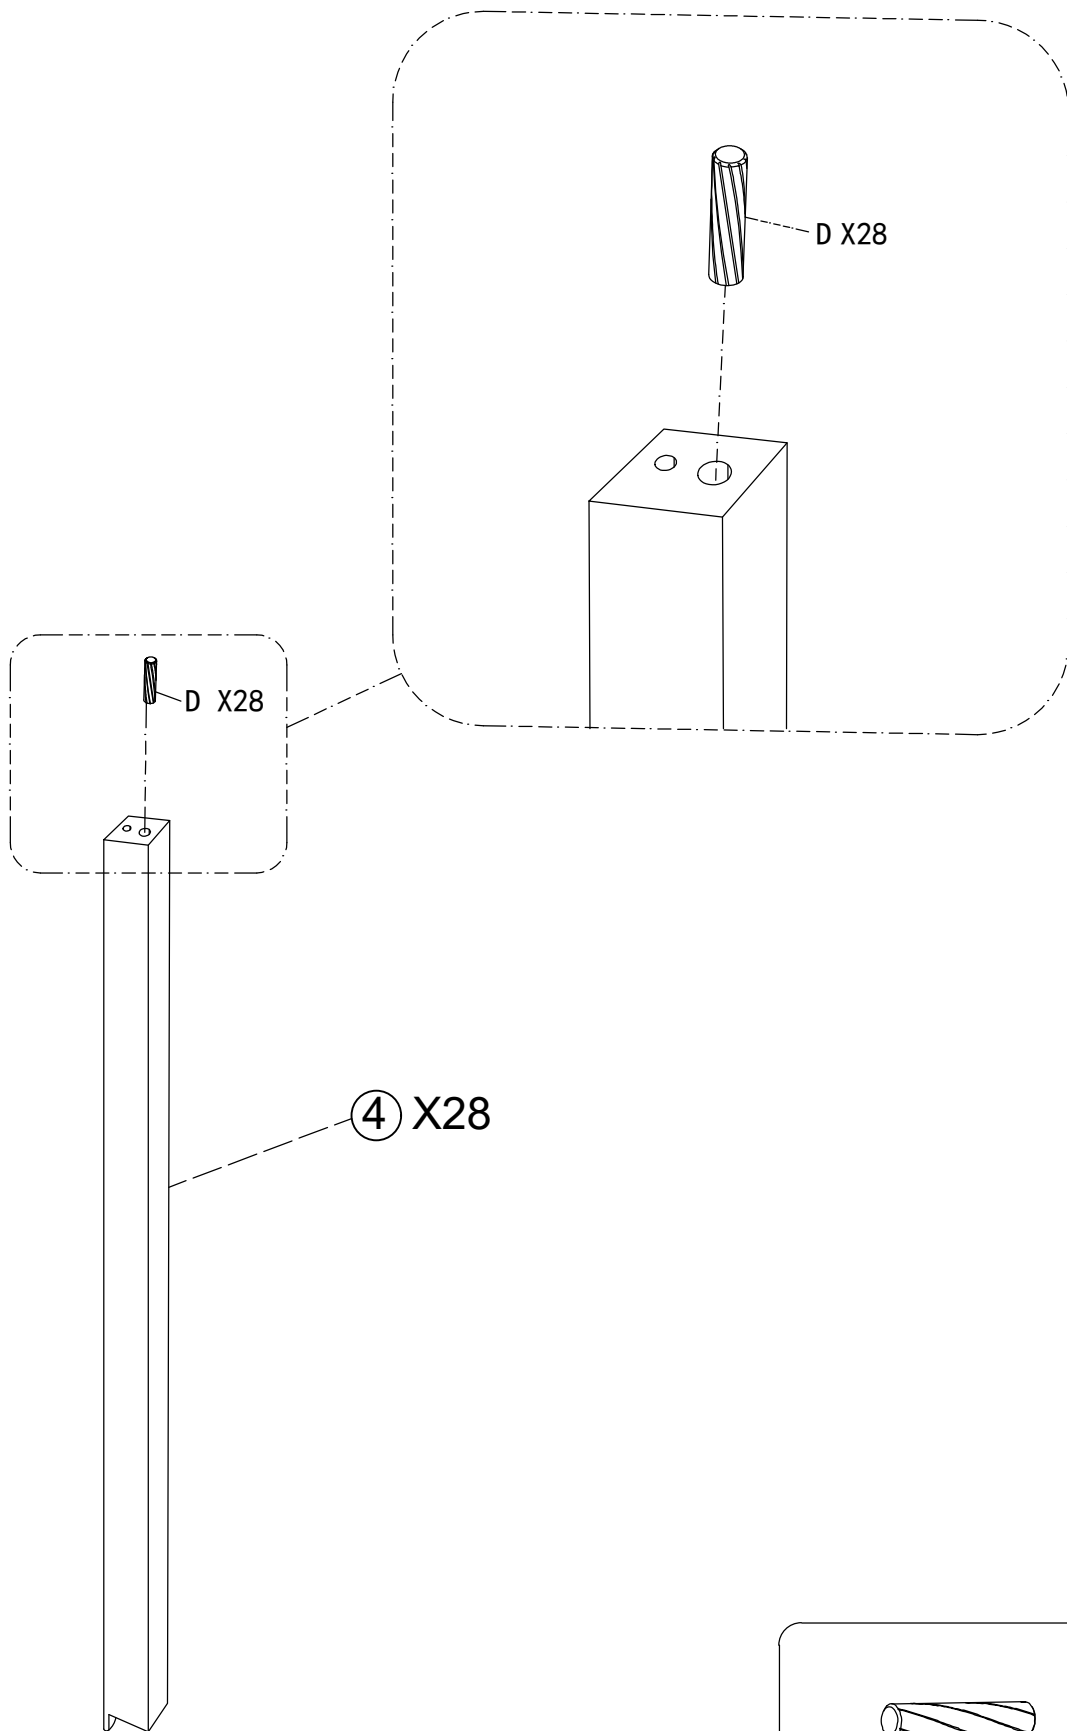

Weight Limitation

55

lbs table top

2 PERSONS

What's included

Code	Description	Qty
A	Bolt M6x30mm	6
B	Metal Washer	6
C	Screw M4x40mm	56
D	Wooden Dowel M6x30mm	28
E	Hinge	2
F	Screw M4x30mm	8
G	Allen Key	1
H	Pad	4

2 PERSONS

Included Accessories

Code	Description	Qty
1	Half Table Top	1
2	Another Half Table Top	1
3	Intermediate Circle Panel	1
4	Support Feet	28
5	Bottom Circle Panel	1

The Accessories

④ X28

Step 1

	
D	28pcs