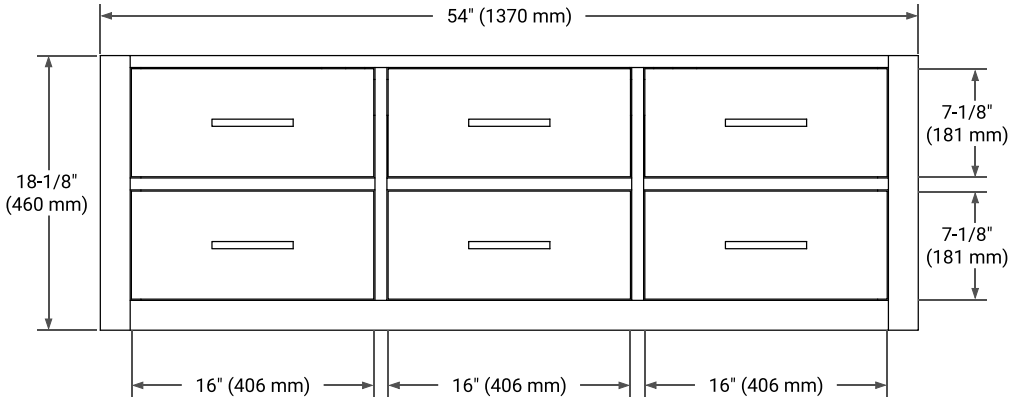

54" SINGLE SINK BASE CABINET

BASE CABINET DIMENSIONS

54" W x 21.5" D x 18" H

FEATURES

- Solid wood frame & plywood panels
- Dovetail drawers and joints
- Soft closing doors & drawers

HARDWARE FINISHES*

Brushed Nickel   Satin Brass   Matte Black   Polished Chrome

Hardware comes preinstalled with the illustrated option. Other finishes are available on our online store if you prefer a different one.

AVAILABLE COLORS

White   Grey   Midnight Blue

FRONT VIEW

SIDE VIEW

PLAN VIEW