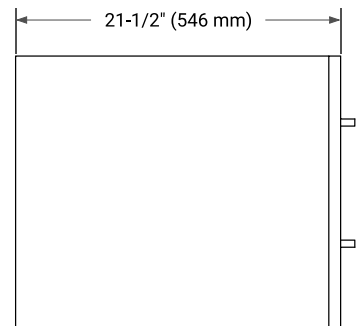

## BASE CABINET DIMENSIONS

54" W x 21.5" D x 18" H

## FRONT VIEW

## SIDE VIEW