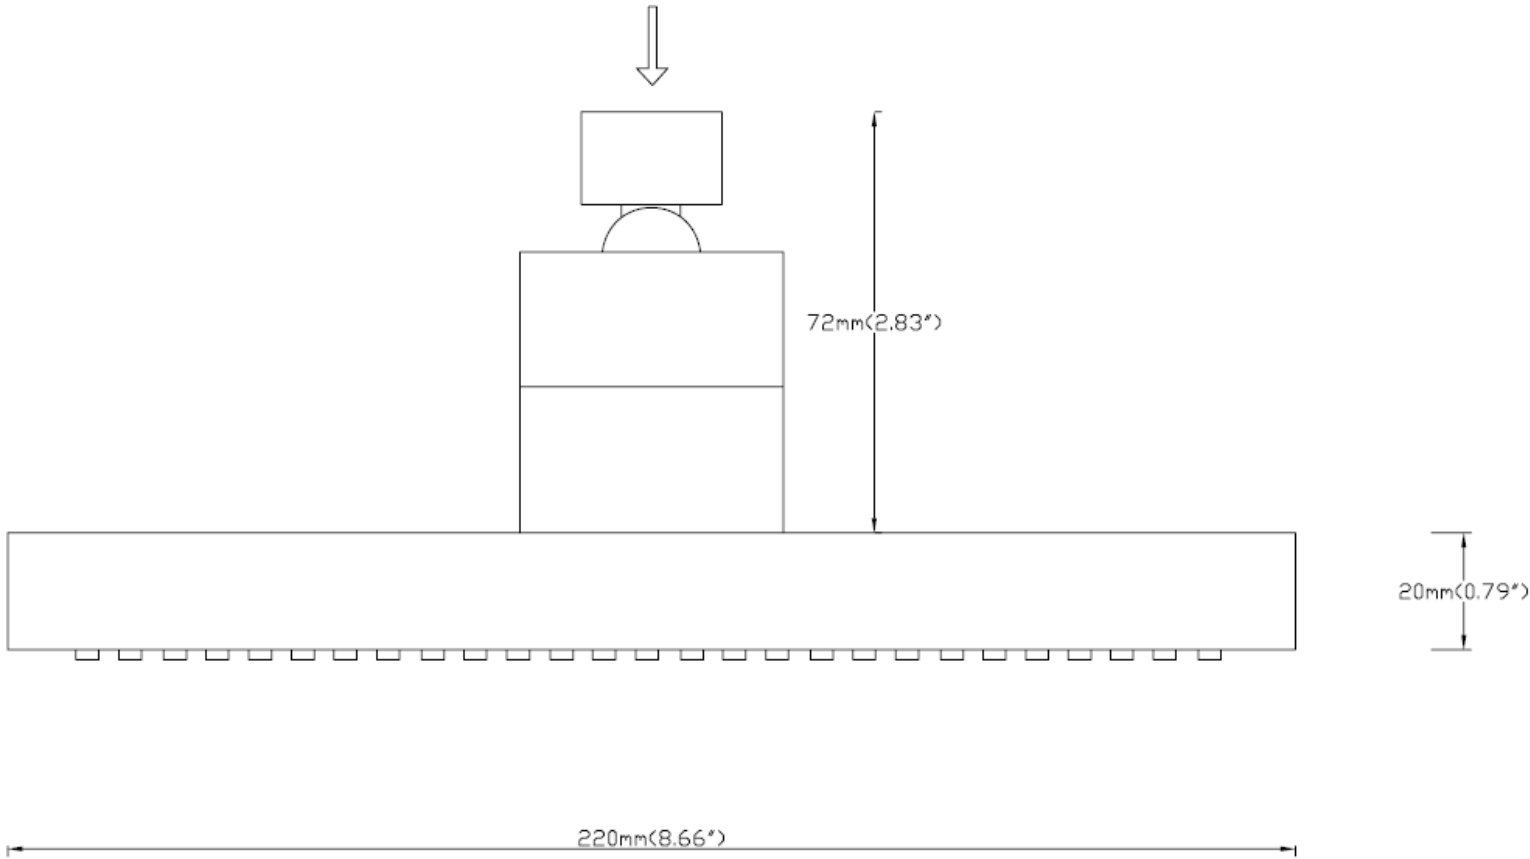

SUMERAIN®

MODEL: S4003CLB

Version: 1.0

DATASHEET AND MEASUREMENT

8 INCH LED THERMAL SHOWERHEAD

Specification

Function	Showerhead	
Feature	LED Thermal,Water power	
Style	Contemporary	
Finish	Chrome	
Shower Head	Rainfall	
Showerhead Material	ABS	
Showerhead Top cover Material	Stainless steel	
Showerhead Dimension	220mm x 220mm (8.66" x 8.66")	
Water inlet connector	G1/2"	
Valve Type	Ceramic Valve	
Net Weight	0.71 KG	
Gross Weight	1.00 KG	
Packing list	Showerhead x 1, Washer x 1	
Packing box size	225mm x 210mm x 115 mm	
Working water press	0.2 ~0.8 Mpa	
Power	Water flow generator	
LED Color changing		
Water temperature	< 28 °C	Blue color
Water temperature	28 °C~ 38 °C	Green color
Water temperature	> 38 °C	Red color

Dimension

G1/2" connectr

Side view image

220mm(8.66")

220mm(8.66")

Bottom view image

HONGKONG SUMERAIN SANITARY INDUSTRY CO..LIMITED

Address: ROOM 1018, HOLLYWOOD PLAZA 610 NATHAN ROAD MONGKOK, KL
Factory Address: Shuikou Industrial Park, Kaiping City, Guangdong Province,
China (Mainland)