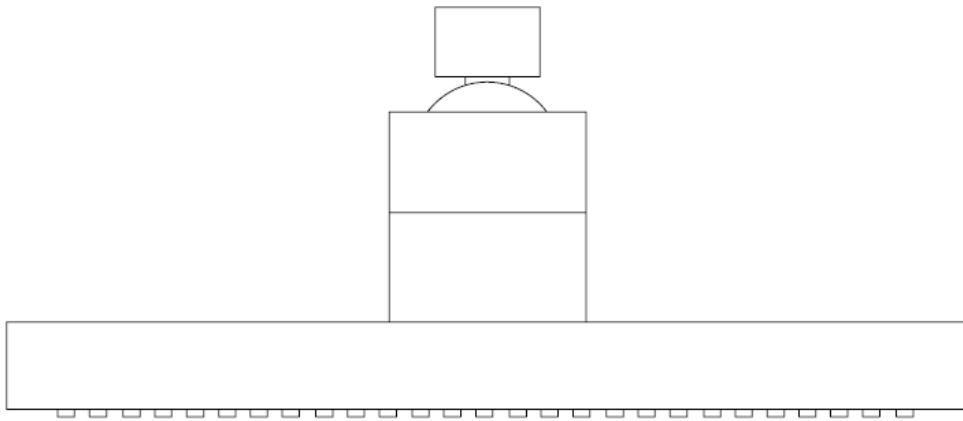

SUMERAIN®

MODEL: S4003CLB

Version: 1.0

DATASHEET AND MEASUREMENT

8 INCH LED THERMAL SHOWERHEAD

Specification

Function	Showerhead	
Feature	LED Thermal,Water power	
Style	Contemporary	
Finish	Chrome	
Shower Head	Rainfall	
Showerhead Material	ABS	
Showerhead Top cover Material	Stainless steel	
Showerhead Dimension	220mm x 220mm (8.66" x 8.66")	
Water inlet connector	G1/2"	
Valve Type	Ceramic Valve	
Net Weight	0.71 KG	
Gross Weight	1.00 KG	
Packing list	Showerhead x 1, Washer x 1	
Packing box size	225mm x 210mm x 115 mm	
Working water press	0.2 ~0.8 Mpa	
Power	Water flow generator	
LED Color changing		
Water temperature	< 28 °C	Blue color
Water temperature	28 °C~ 38 °C	Green color
Water temperature	> 38 °C	Red color

Dimension

G1/2" connectr

Side view image

220mm(8.66")

220mm(8.66")

Bottom view image

HONGKONG SUMERAIN SANITARY INDUSTRY CO..LIMITED

Address: ROOM 1018, HOLLYWOOD PLAZA 610 NATHAN ROAD MONGKOK, KL
Factory Address: Shuikou Industrial Park, Kaiping City, Guangdong Province,
China (Mainland)