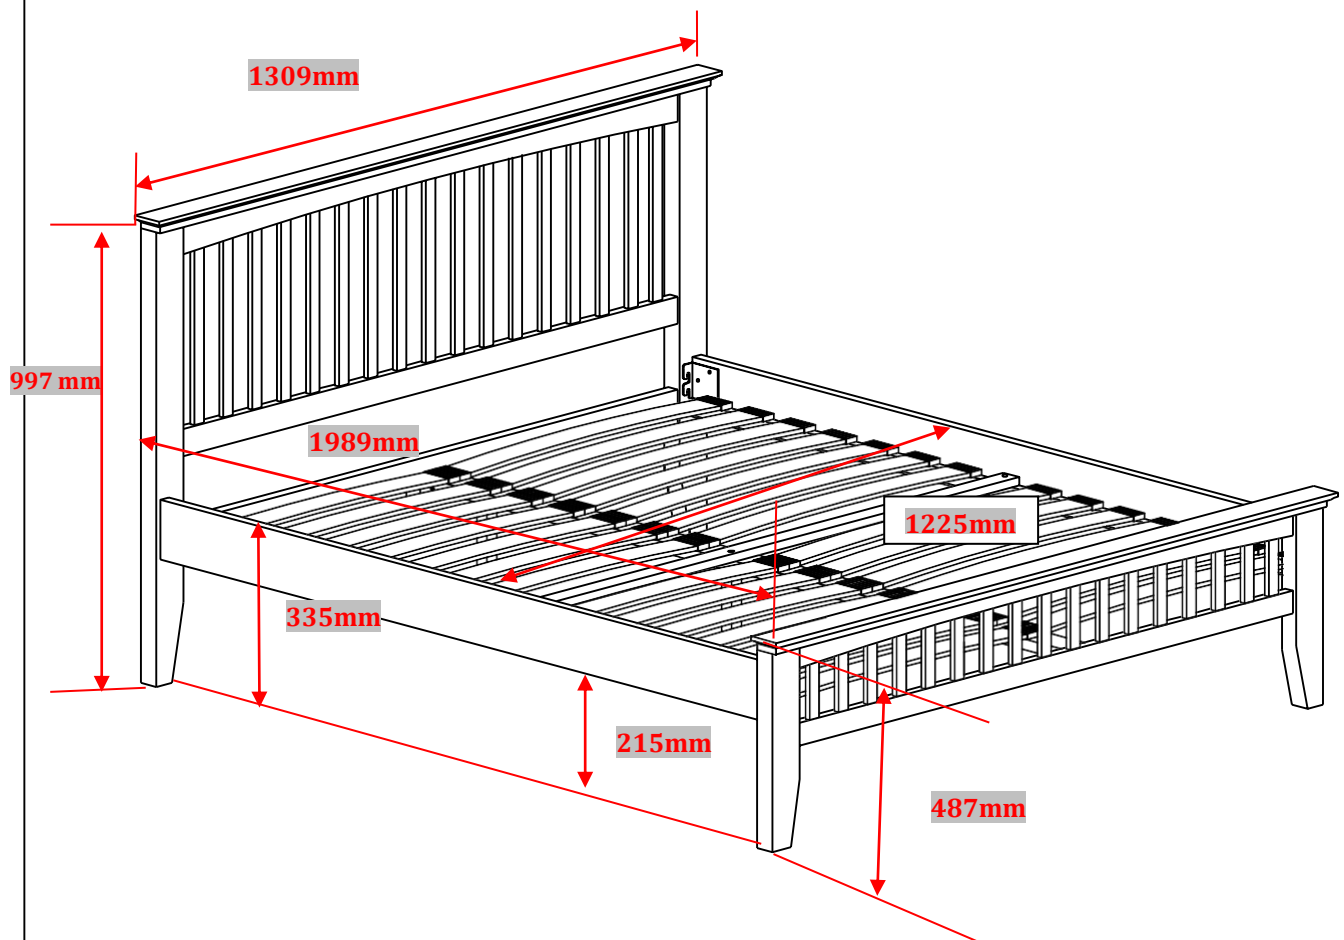

4FT BED (WHITE) (INNER SIZE: W1225 X L1918MM)

PRODUCT SIZE : L1989 X W1309 X H997MM

THICKNESS : 44MM (HB)
44MM (FB)
17MM (SR)