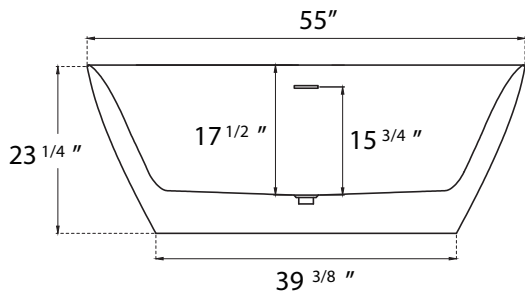

# DIMENSION DETAILS

### MODEL No.Z32E5S

**Z32E5S-51"**

ADJUSTABLE FOOT: 4 PCS

(Side View)

(Top View)

## Z32E5S-55"

ADJUSTABLE FOOT: 4 PCS

(Side View)

(Top View)