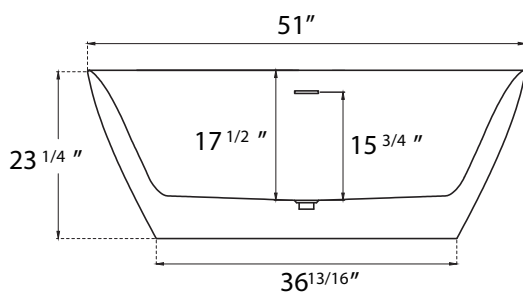

# DIMENSION DETAILS

### MODEL No.Z32E5S

**Z32E5S-51"**

ADJUSTABLE FOOT: 4 PCS

(Side View)

(Top View)

## Z32E5S-55"

ADJUSTABLE FOOT: 4 PCS

(Side View)

(Top View)

## Z32E5S-59"

ADJUSTABLE FOOT: 4 PCS

(Side View)

(Top View)