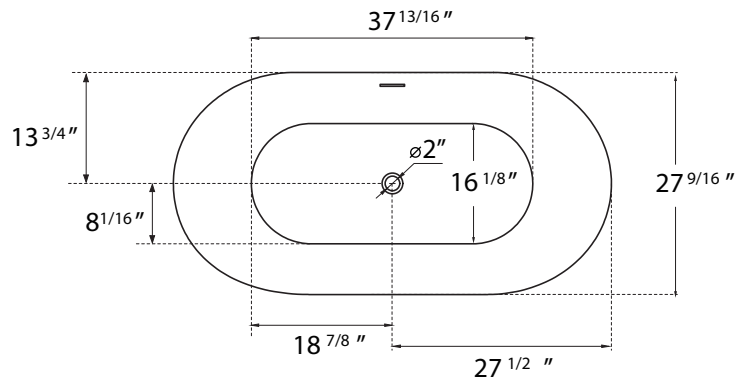

# DIMENSION DETAILS

### MODEL No.Z32E5S

**Z32E5S-51"**

ADJUSTABLE FOOT: 4 PCS

(Side View)

(Top View)

## Z32E5S-55"

ADJUSTABLE FOOT: 4 PCS

(Side View)

(Top View)

## Z32E5S-67"

ADJUSTABLE FOOT: 6 PCS

(Side View)

(Top View)