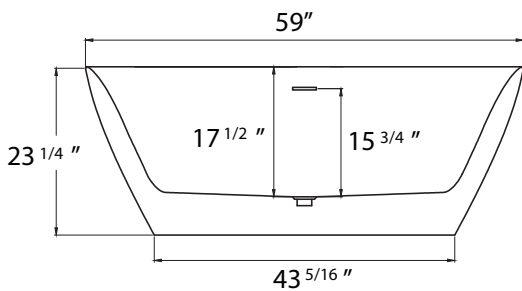

# DIMENSION DETAILS

## Z32E5S-55"

ADJUSTABLE FOOT: 4 PCS

(Side View)

(Top View)

## Z32E5S-59"

ADJUSTABLE FOOT: 4 PCS

(Side View)

(Top View)

## Z32E5S-67"

ADJUSTABLE FOOT: 6 PCS

(Side View)

(Top View)