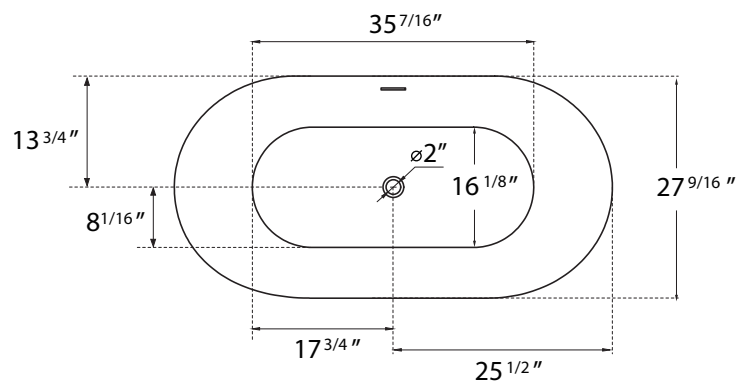

# DIMENSION DETAILS

## Freestanding Bathtub

### MODEL No.Z32E5S

**Z32E5S-51"**

ADJUSTABLE FOOT: 4 PCS

(Side View)

(Top View)

## Z32E5S-55"

ADJUSTABLE FOOT: 4 PCS

(Side View)

(Top View)