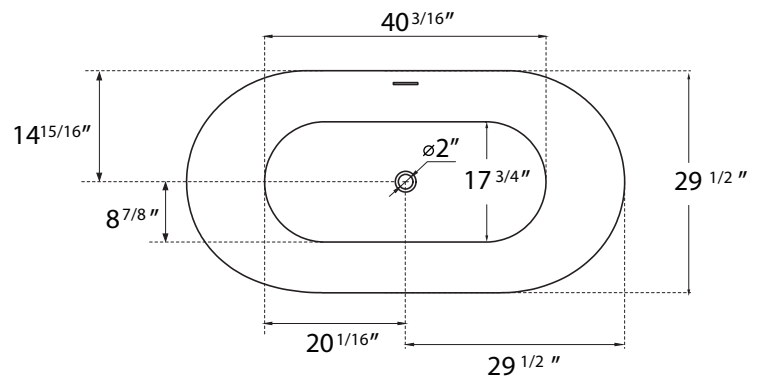

# DIMENSION DETAILS

## Z32E5S-55"

ADJUSTABLE FOOT: 4 PCS

(Side View)

(Top View)

## Z32E5S-59"

ADJUSTABLE FOOT: 4 PCS

(Side View)

(Top View)

## Z32E5S-67"

ADJUSTABLE FOOT: 6 PCS

(Side View)

(Top View)