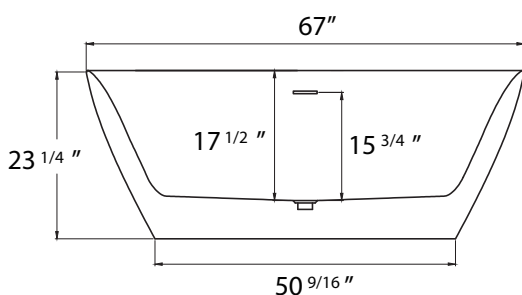

# DIMENSION DETAILS

## Z32E5S-55"

ADJUSTABLE FOOT: 4 PCS

(Side View)

(Top View)

## Z32E5S-59"

ADJUSTABLE FOOT: 4 PCS

(Side View)

(Top View)

## Z32E5S-67"

ADJUSTABLE FOOT: 6 PCS

(Side View)

(Top View)