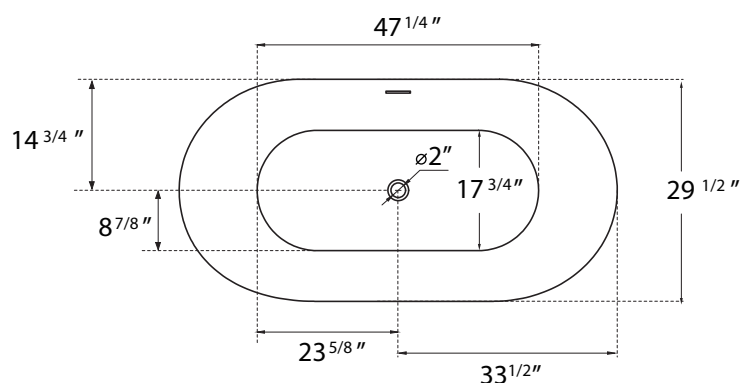

# DIMENSION DETAILS

## Z32E5S-55"

ADJUSTABLE FOOT: 4 PCS

(Side View)

(Top View)

## Z32E5S-59"

ADJUSTABLE FOOT: 4 PCS

(Side View)

(Top View)

## Z32E5S-67"

ADJUSTABLE FOOT: 6 PCS

(Side View)

(Top View)