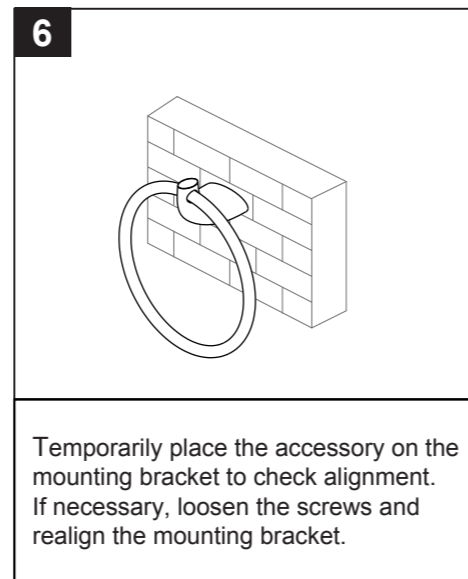

CONSEJOS DE SEGURIDAD

- En el caso de utilizar soldadura para instalar el grifo, remueva los asientos, cartuchos y arandelas antes de usar la llama. De lo contrario, se anulará la garantía para esos componentes.
- Tape la boca del desagüe para prevenir la pérdida de piezas pequeñas.
- 0°C~55°C.

Determine the location of the accessory.

Mark drill holes in desired location.

Drill 1/4" holes in marked locations.

Drive the wall anchors into the drilled holes with a Phillips screwdriver.

Place the mounting bracket over the wall anchors. Secure it to the wall using the supplied screws.

Temporarily place the accessory on the mounting bracket. If necessary, loosen the screws and realign the mounting bracket.

Place accessory on the mounting bracket. Secure it to the wall using the bottom set screw.