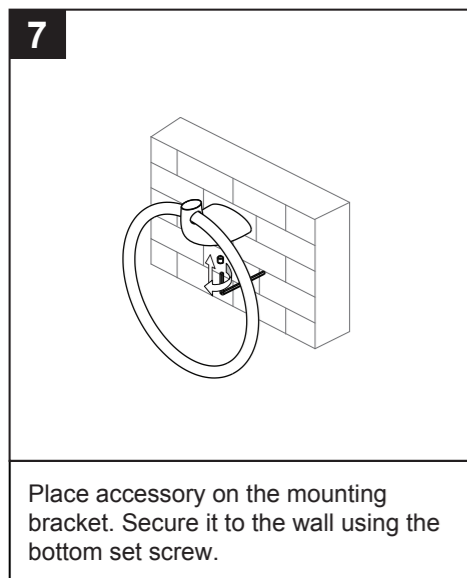

CONSEJOS DE SEGURIDAD

- En el caso de utilizar soldadura para instalar el grifo, remueva los asientos, cartuchos y arandelas antes de usar la llama. De lo contrario, se anulará la garantía para esos componentes.
- Tape la boca del desagüe para prevenir la pérdida de piezas pequeñas.
- 0°C~55°C.

Determine the location of the accessory.

Mark drill holes in desired location.

Drill 1/4" holes in marked locations.

Drive the wall anchors into the drilled holes with a Phillips screwdriver.

Place the mounting bracket over the wall anchors. Secure it to the wall using the supplied screws.

Temporarily place the accessory on the mounting bracket. If necessary, loosen the screws and realign the mounting bracket.

Place accessory on the mounting bracket. Secure it to the wall using the bottom set screw.