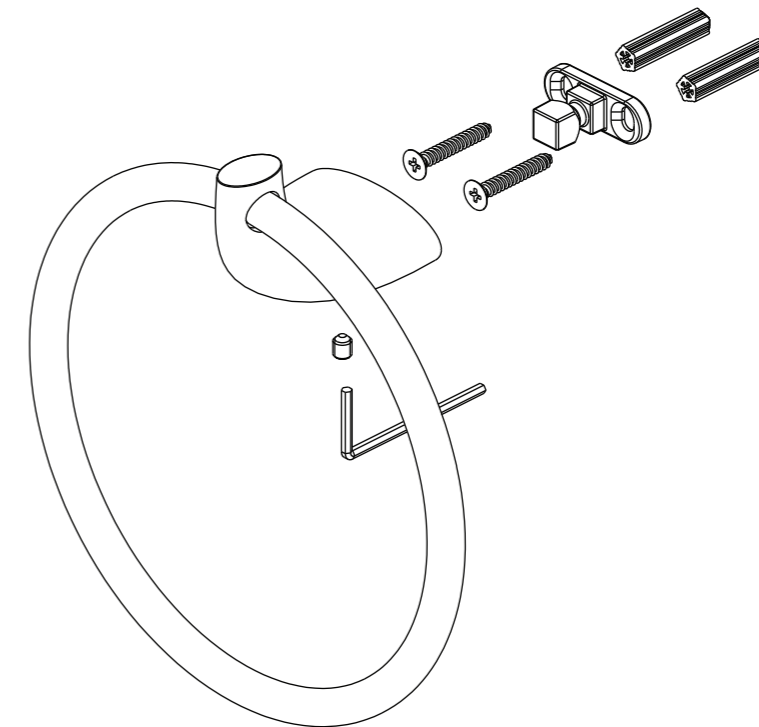

CONSEJOS DE SEGURIDAD

- En el caso de utilizar soldadura para instalar el grifo, remueva los asientos, cartuchos y arandelas antes de usar la llama. De lo contrario, se anulará la garantía para esos componentes.
- Tape la boca del desagüe para prevenir la pérdida de piezas pequeñas.
- 0°C~55°C.

Determine the location of the accessory.

Mark drill holes in desired location.

Drill 1/4" holes in marked locations.

Drive the wall anchors into the drilled holes with a Phillips screwdriver.

Place the mounting bracket over the wall anchors. Secure it to the wall using the supplied screws.

Temporarily place the accessory on the mounting bracket. If necessary, loosen the screws and realign the mounting bracket.

Place accessory on the mounting bracket. Secure it to the wall using the bottom set screw.

NO.	Description	Part No.
1	Set Screw & Allen Key	9Q1350NT
2	Handle	5C0001500CP0
3	Bush & Screw Assembly	9Q224700PL
4	Base Assembly	9Q224800CP/AP/HA
5	Base Assembly	9Q224900CP/AP/HA
6	Aerator	5E0M0115PL