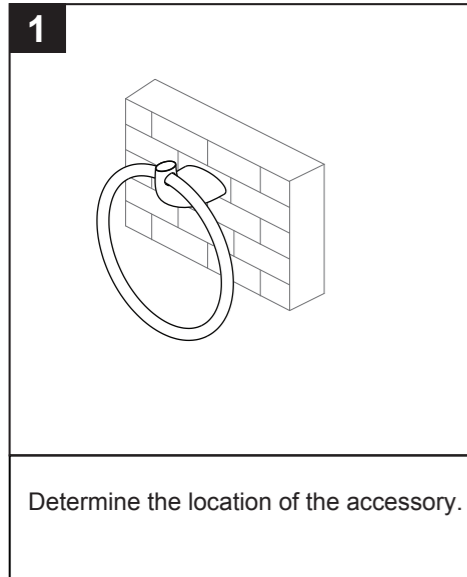

Mark drill holes in desired location.

Determine the location of the accessory.