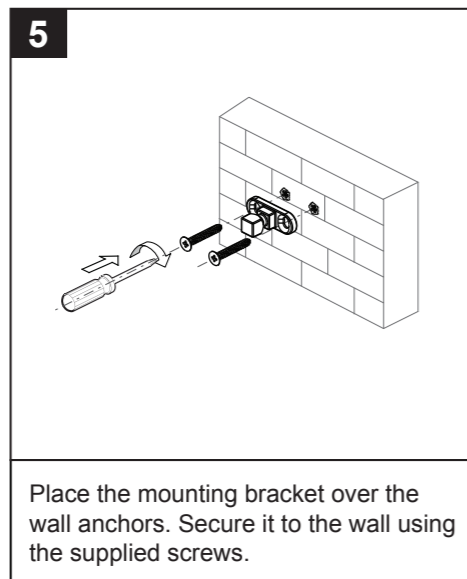

CONSEJOS DE SEGURIDAD

- En el caso de utilizar soldadura para instalar el grifo, remueva los asientos, cartuchos y arandelas antes de usar la llama. De lo contrario, se anulará la garantía para esos componentes.
- Tape la boca del desagüe para prevenir la pérdida de piezas pequeñas.
- 0°C~55°C.

Determine the location of the accessory.

Mark drill holes in desired location.

Drill 1/4" holes in marked locations.

Drive the wall anchors into the drilled holes with a Phillips screwdriver.

Place the mounting bracket over the wall anchors. Secure it to the wall using the supplied screws.

Temporarily place the accessory on the mounting bracket. If necessary, loosen the screws and realign the mounting bracket.

Place accessory on the mounting bracket. Secure it to the wall using the bottom set screw.