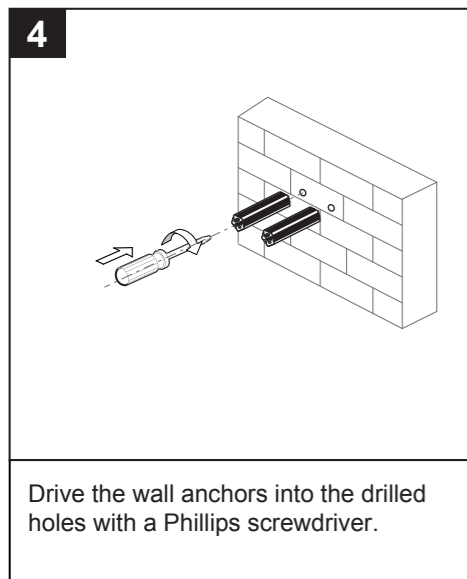

Adjustable Wrench
Clé à molette
Llave ajustable

Phillips Screwdriver
Tournevis cruciforme
Destornillador cruciforme

Groove join pliers
Pince multiprise
Pinzas ajustables

SAFETY TIPS

- If you use soldering for the installation of the faucet, the seats, cartridges and washers will have to be removed before using flame. Otherwise, warranty will be void on those parts.
- Cover your drain to avoid losing parts.
- 0°C~55°C.

CONSEJOS DE SEGURIDAD

- En el caso de utilizar soldadura para instalar el grifo, remueva los asientos, cartuchos y arandelas antes de usar la llama. De lo contrario, se anulará la garantía para esos componentes.
- Tape la boca del desagüe para prevenir la pérdida de piezas pequeñas.
- 0°C~55°C.

Determine the location of the accessory.

Mark drill holes in desired location.

Drill 1/4" holes in marked locations.

Drive the wall anchors into the drilled holes with a Phillips screwdriver.

Place the mounting bracket over the wall anchors. Secure it to the wall using the supplied screws.