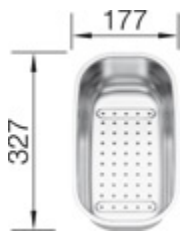

Optional Accessories

Colander

BL208195

BLANCO UK Limited

Tel: 01923 635200

Fax: 0800 0911608

> www.blanco.co.uk