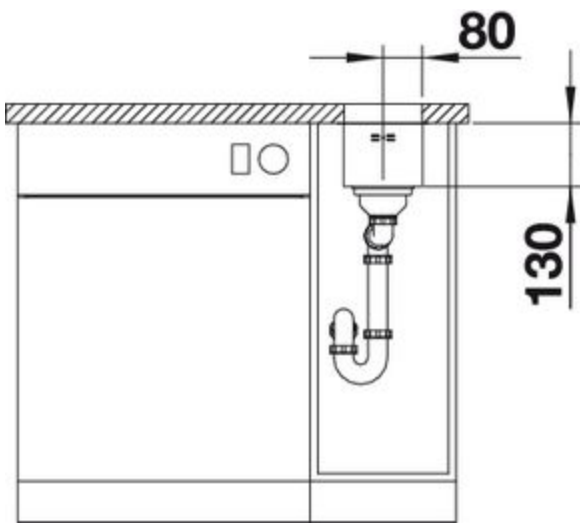

Surfaces

Stainless steel
18/10

Stainless steel 18/10

Item No. BL450748

Details

Top View

Side View

Front View

Scope of supply

undermount bowl with 3 1/2" basket strainer waste, overflow and
Topper waste cover, fixing kit 212 330 included

Design tips

Cabinet Width: 30 cm

Bowl depth: 130 mm

Corner radius: 60mm

Cut out information supplied with bowls.

Cut out CNC files also available on www.blanco.co.uk for download.

Taps

BLANCO CARENA

chrome

BM3100CH

BLANCO CREST

chrome

BM1400CH