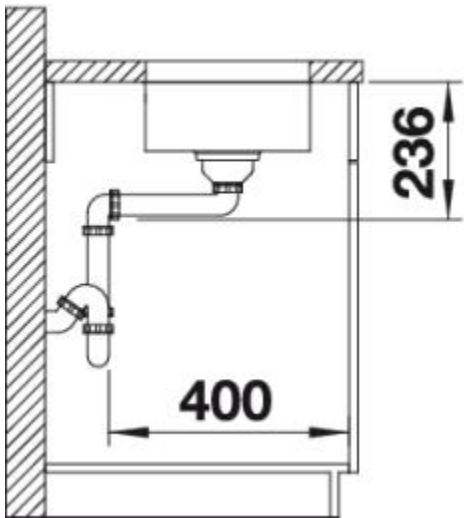

Surfaces

Stainless steel
18/10

Stainless steel 18/10

Item No. BL450748

Details

Top View

Side View

Front View

Scope of supply

undermount bowl with 3 1/2" basket strainer waste, overflow and
Topper waste cover, fixing kit 212 330 included

Design tips

Cabinet Width: 30 cm

Bowl depth: 130 mm

Corner radius: 60mm

Cut out information supplied with bowls.