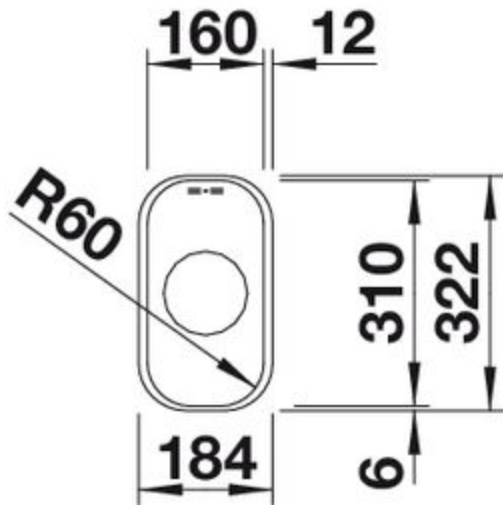

Surfaces

Stainless steel
18/10

Stainless steel 18/10

Item No. BL450748

Details

Top View

Side View

Front View

Scope of supply

undermount bowl with 3 1/2" basket strainer waste, overflow and
Topper waste cover, fixing kit 212 330 included

Design tips

Cabinet Width: 30 cm

Bowl depth: 130 mm

Corner radius: 60mm

Cut out information supplied with bowls.