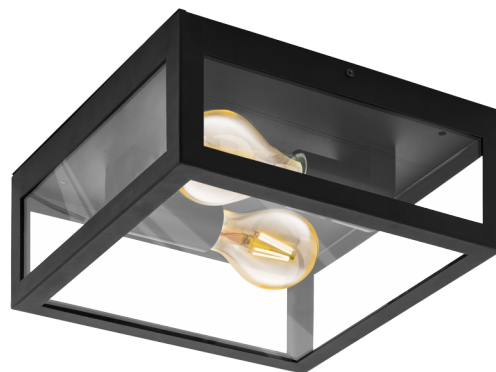

## General Information

Type	wall / ceiling luminaire
Product segment	Outdoor
Theme	sonstige / nicht zuordenbar

## Material & Colour

Enclosure Material	zinc-plated steel
Enclosure Colour	black
Glass/Shade Material	glass
Glass/Shade Colour	clear