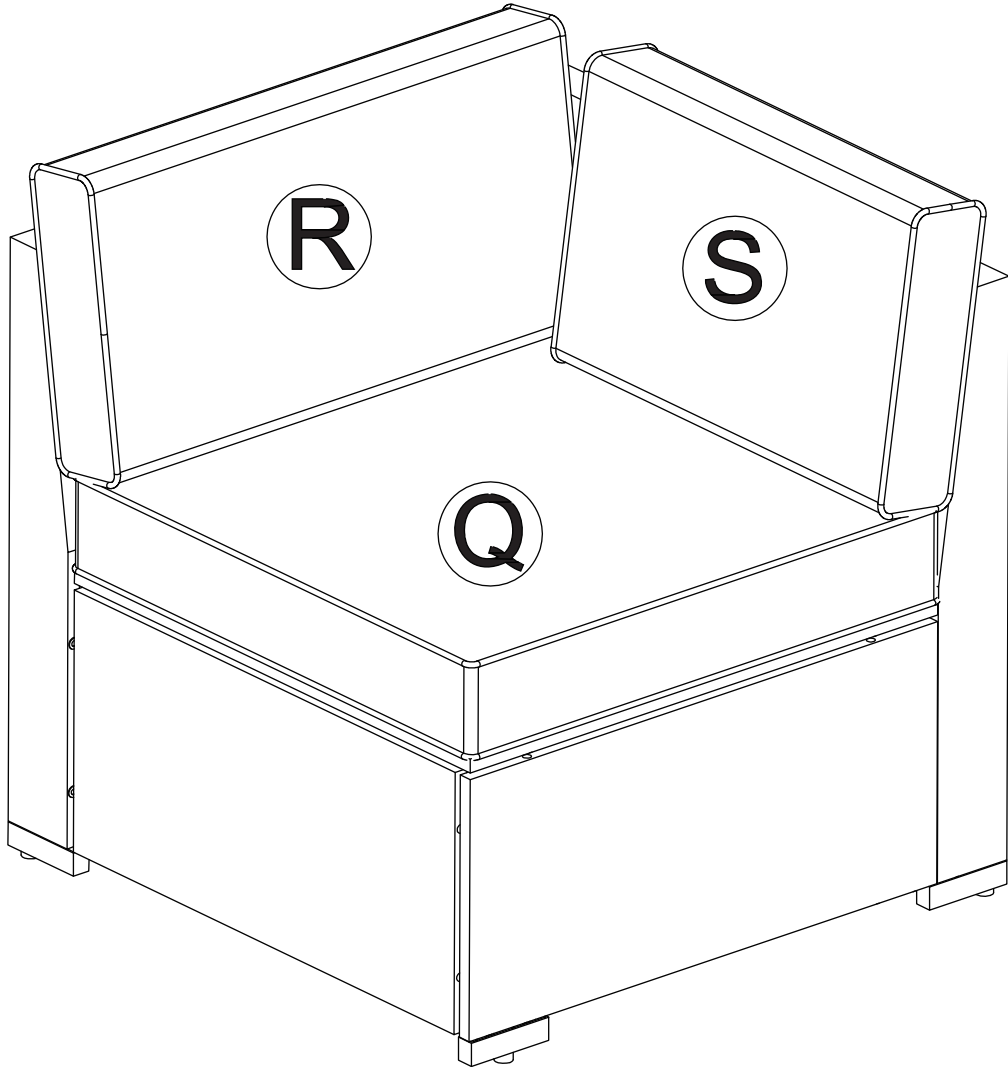

STEP 5 Left Armrest Sofa

 (Seat Cushion)	 (Back Cushion)	 (Back Cushion)
1 pc	1 pc	1 pc