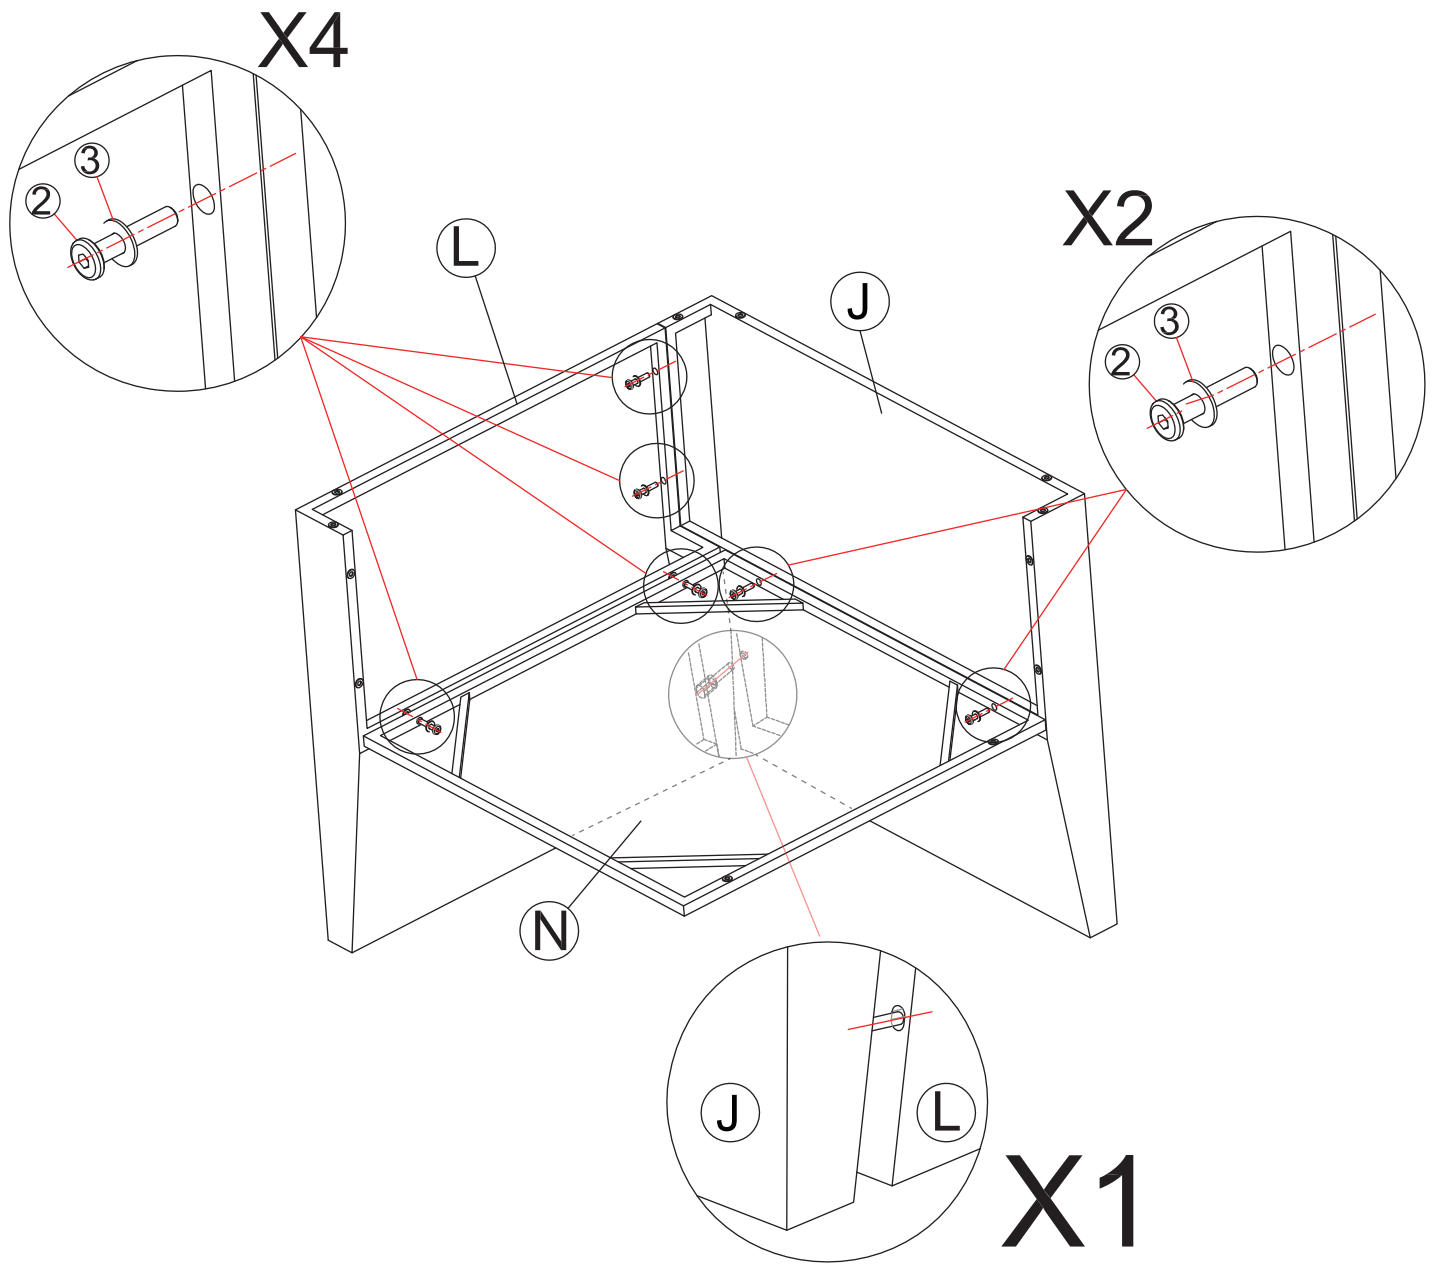

STEP 6 Right Armrest Sofa

(J) (Right Armrest)	(L) (Right Backrest)	(N) (Right Seat Panel)	(2) M6*30 mm Bolt	(3) Φ6*12 Washer
1 pc	1 pc	1 pc	6 pc	6 pc