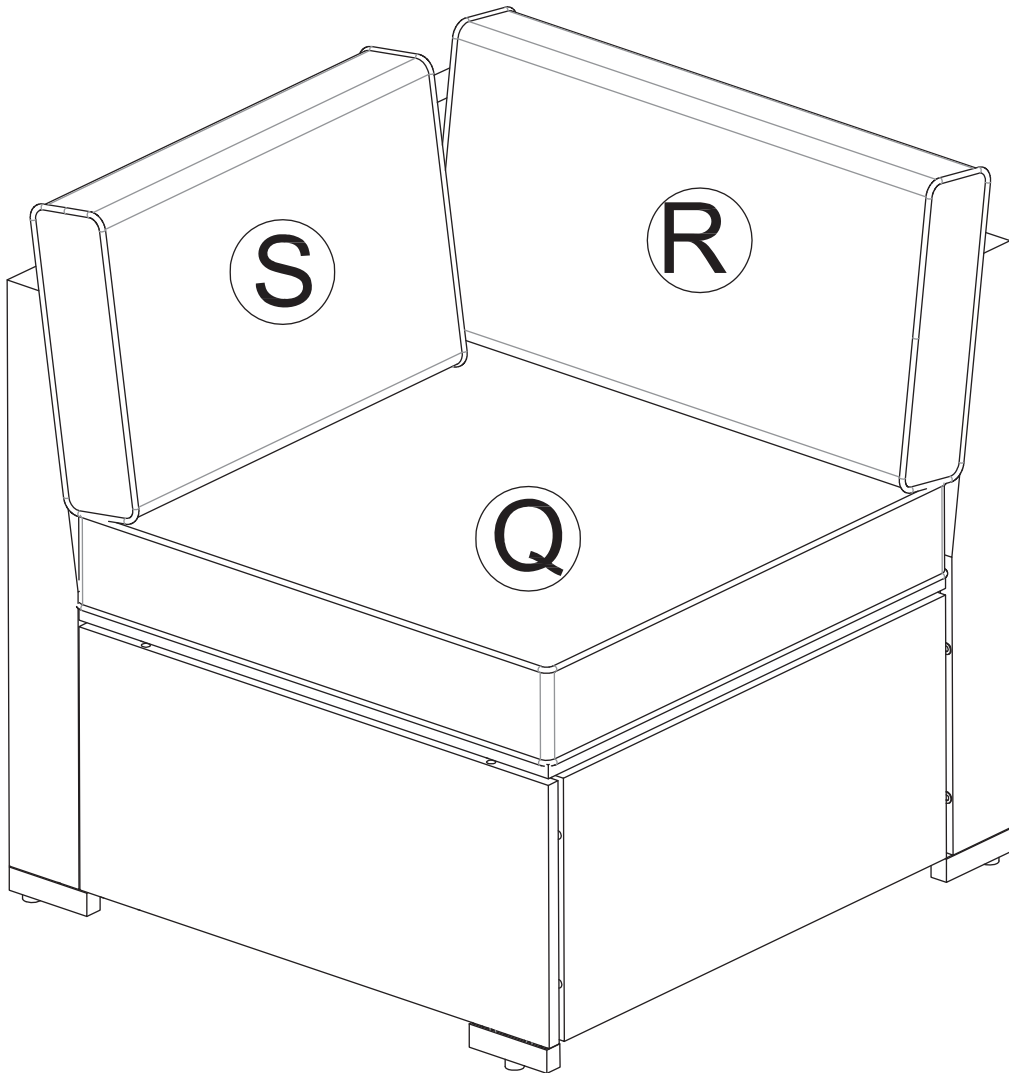

STEP 10 Right Armrest Sofa

 Q (Seat Cushion)	 R (Back Cushion)	 S (Back Cushion)
1 pc	1 pc	1 pc