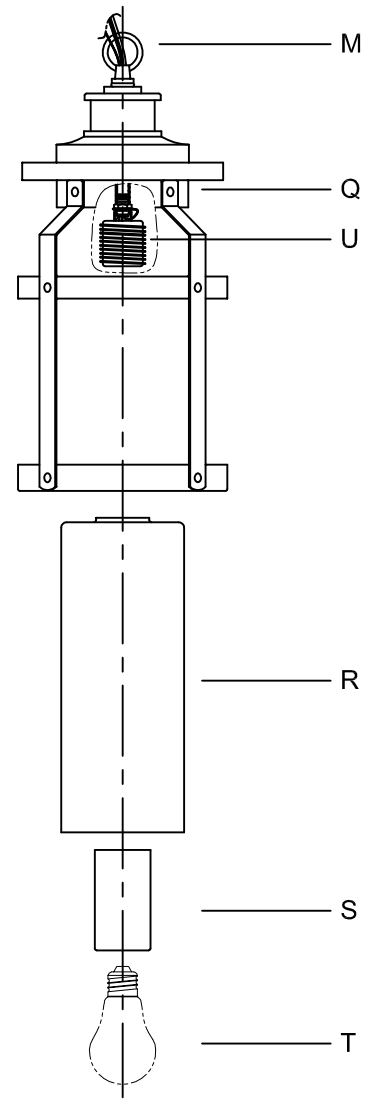

CAUTION - All glass is fragile, use care when handling Glass component(s) and or Lamp(s).

CANOPY MOUNTING & WIRE CONNECTION ASSEMBLY STEPS:

1. D,E → A
2. B,A → C
3. N,P,H → D
4. P → H (TO LOCK)
(À VERROUILLER)
5. F → M (APRETAR)
6. L → M
7. J,K → L
8. L → H
9. F → L,K,J,H,D
10. F → G
11. J,K → H

ADJUST HEIGHT WITH "D"
N → A (TO LOCK)
RÉGLEZ LA HAUTEUR AVEC "D"
N → A (À VERROUILLER)
AJUSTA LA ALTURA CON "D"
N → A (APRETAR)

FIXTURE ASSEMBLY STEPS:

1. R,S → U
2. T → U

B, C, G & T
(NOT FURNISHED)
(NON FOURNIE)
(NO INCLUIDA)