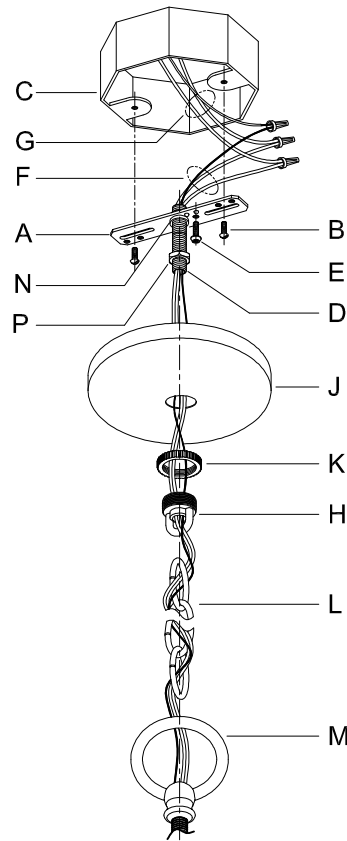

Assembly & Installation Instructions

CAUTION: Read instructions carefully and turn electricity off at main circuit breaker panel before beginning installation.

WARNING - If any Special Control Devices are used with this Fixture, Follow the Instructions Carefully to assure full compliance with N.E.C. requirements. If there are any questions, contact a Qualified Electrical Contractor.

WARNING - This product contains chemicals known to the State of California to cause cancer, birth defects and /or other reproductive harm. Thoroughly wash hands after installing, handling, cleaning, or otherwise touching this product.

CAUTION - All glass is fragile, use care when handling Glass component(s) and or Lamp(s).

CANOPY MOUNTING & WIRE CONNECTION ASSEMBLY STEPS:

1. D,E → A
2. B,A → C
3. N,P,H → D
4. P → H (TO LOCK)
  (À VERROUILLER)
5. F → M (APRETAR)
6. L → M
7. J,K → L
8. L → H
9. F → L,K,J,H,D
10. F → G
11. J,K → H

ADJUST HEIGHT WITH "D"
N → A (TO LOCK)
RÉGLEZ LA HAUTEUR AVEC "D"
N → A (À VERROUILLER)
AJUSTA LA ALTURA CON "D"
N → A (APRETAR)