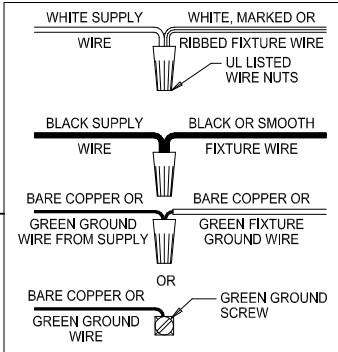

Assembly & Installation Instructions

CAUTION: Read instructions carefully and turn electricity off at main circuit breaker panel before beginning installation.

WARNING - If any Special Control Devices are used with this Fixture, Follow the Instructions Carefully to assure full compliance with N.E.C. requirements. If there are any questions, contact a Qualified Electrical Contractor.

WARNING - This product contains chemicals known to the State of California to cause cancer, birth defects and /or other reproductive harm. Thoroughly wash hands after installing, handling, cleaning, or otherwise touching this product.

CAUTION - All glass is fragile, use care when handling Glass component(s) and or Lamp(s).

CANOPY MOUNTING & WIRE CONNECTION ASSEMBLY STEPS:

1. D,E → A
2. B,A → C
3. N,P,H → D
4. P → H (TO LOCK)
  (À VERROUILLER)
5. F → M (APRETAR)
6. L → M
7. J,K → L
8. L → H
9. F → L,K,J,H,D
10. F → G
11. J,K → H

ADJUST HEIGHT WITH "D"
N → A (TO LOCK)
RÉGLEZ LA HAUTEUR AVEC "D"
N → A (À VERROUILLER)
AJUSTA LA ALTURA CON "D"
N → A (APRETAR)