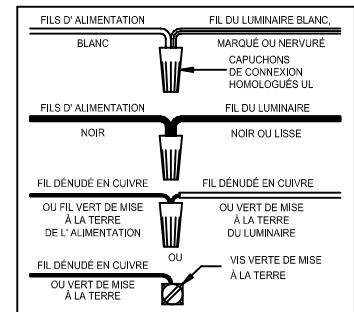

Instructions d'Assemblage et Installation

MISE EN GARDE: Lire les instructions avec soin et couper le courant au disjoncteur central avant de commencer l'installation.

*****
AVERTISSEMENT - S'il y a d'autres mécanismes régulateurs qui s'emploient avec ce dispositif, suivre soigneusement les instructions pour satisfaire aux exigences NEC. Si vous avez des questions, consulter un électricien qualifié.

AVERTISSEMENT - Ce produit contient des composants chimiques qui selon L'état de Californie provoquent un cancer, des infirmités de naissance et (ou) du mal au système reproductif. Il faut laver les mains soigneusement après avoir installé, manipulé, nettoyé, ou autrement touché ce produit.

MISE EN GARDE - Le verre est toujours fragile; maniez le(s) composant(s) et/ou l' (les) ampoule(s) avec prudence.