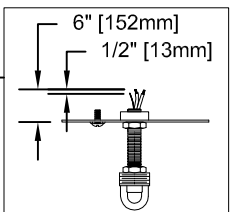

Assembly & Installation Instructions

CAUTION: Read instructions carefully and turn electricity off at main circuit breaker panel before beginning installation.

WARNING - If any Special Control Devices are used with this Fixture, Follow the Instructions Carefully to assure full compliance with N.E.C. requirements. If there are any questions, contact a Qualified Electrical Contractor.

WARNING - This product contains chemicals known to the State of California to cause cancer, birth defects and /or other reproductive harm. Thoroughly wash hands after installing, handling, cleaning, or otherwise touching this product.

CAUTION - All glass is fragile, use care when handling Glass component(s) and or Lamp(s).

CANOPY MOUNTING & WIRE CONNECTION ASSEMBLY STEPS:

1. D,E → A
2. B,A → C
3. N,P,H → D
4. P → H (TO LOCK)
  (À VERROUILLER)
5. F → M (APRETAR)
6. L → M
7. J,K → L
8. L → H
9. F → L,K,J,H,D
10. F → G
11. J,K → H

ADJUST HEIGHT WITH "D"
N → A (TO LOCK)
RÉGLEZ LA HAUTEUR AVEC "D"
N → A (À VERROUILLER)
AJUSTA LA ALTURA CON "D"
N → A (APRETAR)