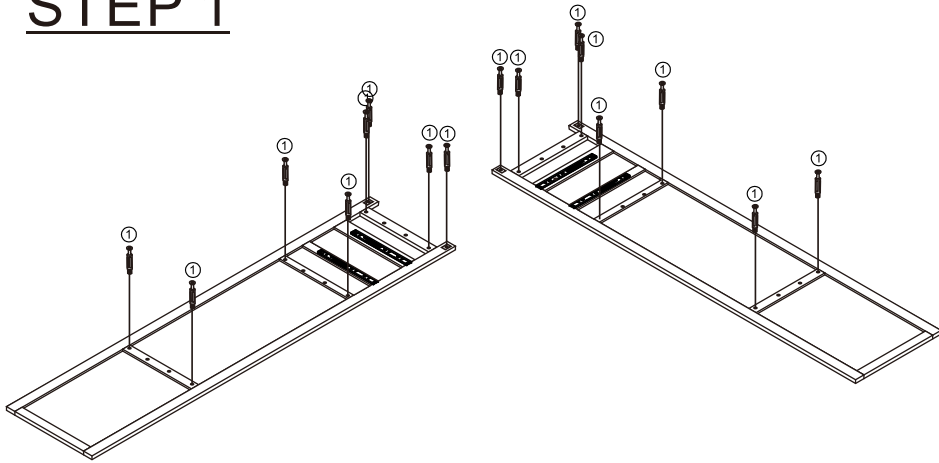

BETTER HOME PRODUCTS

ASSEMBLY INSTRUCTIONS

CLOSET WITH RATTAN DOOR

①		Φ1/4" X 1.1/2"	x32
②		Φ1X 0.43"	x32
③		Φ1/4" X 1.38"	x8
⑤		Φ0.31X1.1/8"	x18
⑦		Φ1/8" X 1.1/2"	x28
⑧		SCREWDRIVER	x1
⑨		GLUE	x1
⑩		SNAP	x16
⑪		Φ1/4" X 1.1/8"	x4
⑫		HINGE	x6
⑬		Anti-collision sticker	x4
⑭		CLOTHES-HOOK	x2
⑮		HANDLE	x2
⑯			x4

MADE IN CHINA

Page 1/10

Parts list		
A	Left side panel	1 pc
B	Right side panel	1 pc
C	Top panel	1 pc
D	Bottom panel	1 pc
E	Back panel	2 pcs
F	Center support	1 pc
G	Kick plate	2 pcs
H	Drawer fronts	1 pc
I	Drawer back panels	2 pcs
J	Left drawer side panels	2 pcs
K	Right drawer side panels	2 pcs
L	Drawer bottom panels	2 pcs
M	Shelf board	2 pcs
N	Drawer bottom support	2 pcs
O	Cabinet door	2 pcs
P	Clothes rail	1 pc
Q	Drawer fronts	1 pc

Page 2/10

STEP 1

①		Φ1/4" X 1.1/2"	x16
---	---	----------------	-----

STEP 2

②		Φ1X 0.43"	x8
⑤		Φ0.31X1.1/8"	x6

STEP 3

②		Φ1X 0.43"	x8
⑤		Φ0.31X1.1/8"	x6

STEP 4

①		Φ1/4" X 1.1/2"	x1
②		Φ1X 0.43"	x1
⑤		Φ0.31X1.1/8"	x1

STEP 5

STEP 6

①		Φ1/4" X 1.1/2"	x7
②		Φ1X 0.43"	x7
⑤		Φ0.31X1.1/8"	x5

Page 5/10

STEP 7

⑩		SNAP	x16
---	--	------	-----

STEP 8