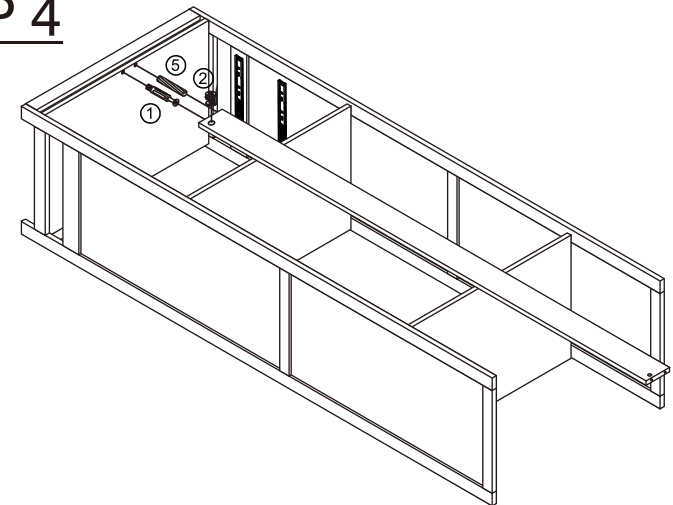

BETTER HOME PRODUCTS

ASSEMBLY INSTRUCTIONS

CLOSET WITH RATTAN DOOR

①		Φ1/4" X 1.1/2"	x32
②		Φ1X 0.43"	x32
③		Φ1/4" X 1.38"	x8
⑤		Φ0.31X1.1/8"	x18
⑦		Φ1/8" X 1.1/2"	x28
⑧		SCREWDRIVER	x1
⑨		GLUE	x1
⑩		SNAP	x16
⑪		Φ1/4" X 1.1/8"	x4
⑫		HINGE	x6
⑬		Anti-collision sticker	x4
⑭		CLOTHES-HOOK	x2
⑮		HANDLE	x2
⑯			x4

MADE IN CHINA

Page 1/10

Parts list		
A	Left side panel	1 pc
B	Right side panel	1 pc
C	Top panel	1 pc
D	Bottom panel	1 pc
E	Back panel	2 pcs
F	Center support	1 pc
G	Kick plate	2 pcs
H	Drawer fronts	1 pc
I	Drawer back panels	2 pcs
J	Left drawer side panels	2 pcs
K	Right drawer side panels	2 pcs
L	Drawer bottom panels	2 pcs
M	Shelf board	2 pcs
N	Drawer bottom support	2 pcs
O	Cabinet door	2 pcs
P	Clothes rail	1 pc
Q	Drawer fronts	1 pc

Page 2/10

STEP 1

①		Φ1/4" X 1.1/2"	x16
---	---	----------------	-----

STEP 2

②		Φ1X 0.43"	x8
⑤		Φ0.31X1.1/8"	x6

STEP 3

②		Φ1X 0.43"	x8
⑤		Φ0.31X1.1/8"	x6

STEP 4

①		Φ1/4" X 1.1/2"	x1
②		Φ1X 0.43"	x1
⑤		Φ0.31X1.1/8"	x1

STEP 5

STEP 6

①		Φ1/4" X 1.1/2"	x7
②		Φ1X 0.43"	x7
⑤		Φ0.31X1.1/8"	x5

Page 5/10

STEP 7

⑩		SNAP	x16
---	--	------	-----

STEP 8