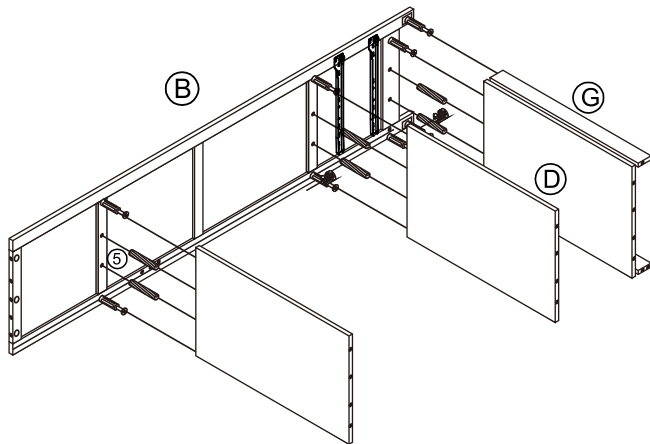

BETTER HOME PRODUCTS

ASSEMBLY INSTRUCTIONS

CLOSET WITH RATTAN DOOR

①		Φ1/4" X 1.1/2"	x32
②		Φ1X 0.43"	x32
③		Φ1/4" X 1.38"	x8
⑤		Φ0.31X1.1/8"	x18
⑦		Φ1/8" X 1.1/2"	x28
⑧		SCREWDRIVER	x1
⑨		GLUE	x1
⑩		SNAP	x16
⑪		Φ1/4" X 1.1/8"	x4
⑫		HINGE	x6
⑬		Anti-collision sticker	x4
⑭		CLOTHES-HOOK	x2
⑮		HANDLE	x2
⑯			x4

MADE IN CHINA

Page 1/10

Parts list		
A	Left side panel	1 pc
B	Right side panel	1 pc
C	Top panel	1 pc
D	Bottom panel	1 pc
E	Back panel	2 pcs
F	Center support	1 pc
G	Kick plate	2 pcs
H	Drawer fronts	1 pc
I	Drawer back panels	2 pcs
J	Left drawer side panels	2 pcs
K	Right drawer side panels	2 pcs
L	Drawer bottom panels	2 pcs
M	Shelf board	2 pcs
N	Drawer bottom support	2 pcs
O	Cabinet door	2 pcs
P	Clothes rail	1 pc
Q	Drawer fronts	1 pc

Page 2/10

STEP 1

①		Φ1/4" X 1.1/2"	x16
---	---	----------------	-----

STEP 2

②		Φ1X 0.43"	x8
⑤		Φ0.31X1.1/8"	x6

STEP 3

②		Φ1X 0.43"	x8
⑤		Φ0.31X1.1/8"	x6

STEP 4

①		Φ1/4" X 1.1/2"	x1
②		Φ1X 0.43"	x1
⑤		Φ0.31X1.1/8"	x1

STEP 5

STEP 6

①		Φ1/4" X 1.1/2"	x7
②		Φ1X 0.43"	x7
⑤		Φ0.31X1.1/8"	x5

Page 5/10

STEP 7

⑩		SNAP	x16
---	--	------	-----

STEP 8