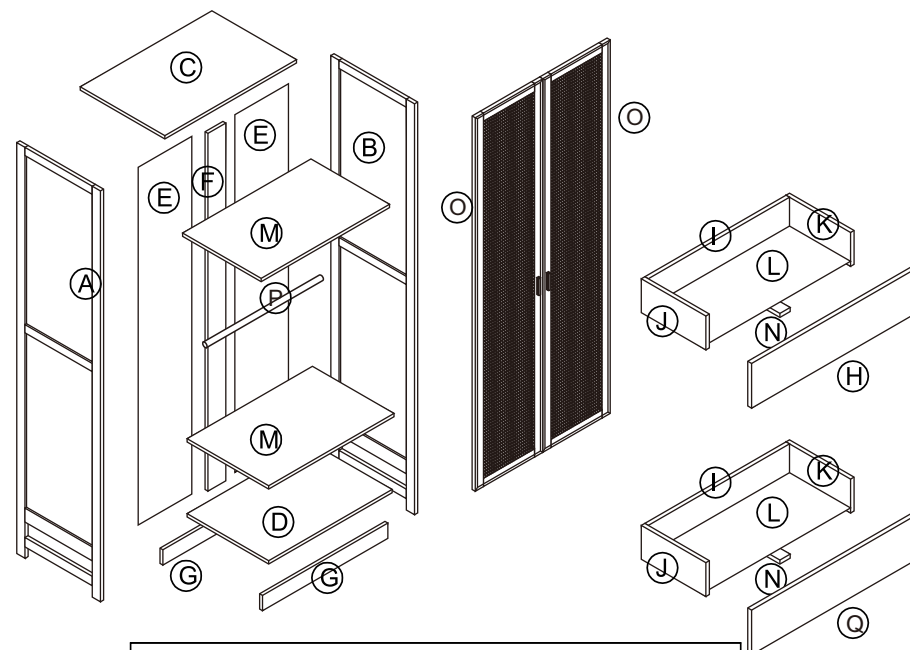

BETTER HOME PRODUCTS

ASSEMBLY INSTRUCTIONS

CLOSET WITH RATTAN DOOR

①		Φ1/4" X 1.1/2"	x32
②		Φ1X 0.43"	x32
③		Φ1/4" X 1.38"	x8
⑤		Φ0.31X1.1/8"	x18
⑦		Φ1/8" X 1.1/2"	x28
⑧		SCREWDRIVER	x1
⑨		GLUE	x1
⑩		SNAP	x16
⑪		Φ1/4" X 1.1/8"	x4
⑫		HINGE	x6
⑬		Anti-collision sticker	x4
⑭		CLOTHES-HOOK	x2
⑮		HANDLE	x2
⑯			x4

MADE IN CHINA

Page 1/10

Parts list		
A	Left side panel	1 pc
B	Right side panel	1 pc
C	Top panel	1 pc
D	Bottom panel	1 pc
E	Back panel	2 pcs
F	Center support	1 pc
G	Kick plate	2 pcs
H	Drawer fronts	1 pc
I	Drawer back panels	2 pcs
J	Left drawer side panels	2 pcs
K	Right drawer side panels	2 pcs
L	Drawer bottom panels	2 pcs
M	Shelf board	2 pcs
N	Drawer bottom support	2 pcs
O	Cabinet door	2 pcs
P	Clothes rail	1 pc
Q	Drawer fronts	1 pc

Page 2/10

STEP 1

①		Φ1/4" X 1.1/2"	x16
---	---	----------------	-----

STEP 2

②		Φ1X 0.43"	x8
⑤		Φ0.31X1.1/8"	x6

STEP 3

②		Φ1X 0.43"	x8
⑤		Φ0.31X1.1/8"	x6

STEP 4