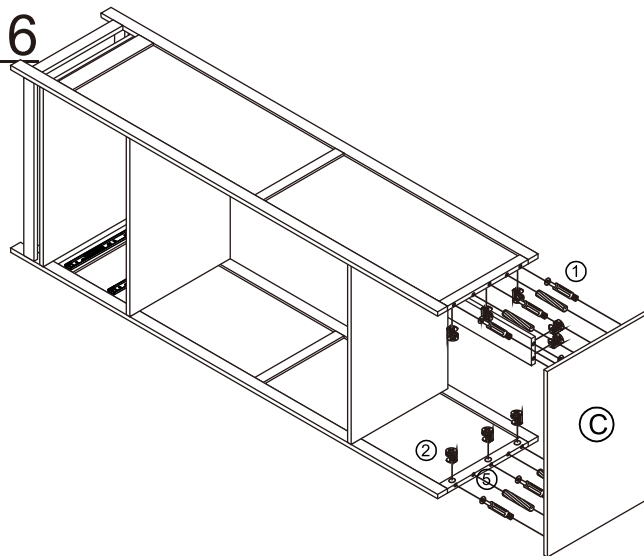

BETTER HOME PRODUCTS

ASSEMBLY INSTRUCTIONS

CLOSET WITH RATTAN DOOR

①		Φ1/4" X 1.1/2"	x32
②		Φ1X 0.43"	x32
③		Φ1/4" X 1.38"	x8
⑤		Φ0.31X1.1/8"	x18
⑦		Φ1/8" X 1.1/2"	x28
⑧		SCREWDRIVER	x1
⑨		GLUE	x1
⑩		SNAP	x16
⑪		Φ1/4" X 1.1/8"	x4
⑫		HINGE	x6
⑬		Anti-collision sticker	x4
⑭		CLOTHES-HOOK	x2
⑮		HANDLE	x2
⑯			x4

MADE IN CHINA

Page 1/10

Parts list		
A	Left side panel	1 pc
B	Right side panel	1 pc
C	Top panel	1 pc
D	Bottom panel	1 pc
E	Back panel	2 pcs
F	Center support	1 pc
G	Kick plate	2 pcs
H	Drawer fronts	1 pc
I	Drawer back panels	2 pcs
J	Left drawer side panels	2 pcs
K	Right drawer side panels	2 pcs
L	Drawer bottom panels	2 pcs
M	Shelf board	2 pcs
N	Drawer bottom support	2 pcs
O	Cabinet door	2 pcs
P	Clothes rail	1 pc
Q	Drawer fronts	1 pc

Page 2/10

STEP 1

①		Φ1/4" X 1.1/2"	x16
---	---	----------------	-----

STEP 2

②		Φ1X 0.43"	x8
⑤		Φ0.31X1.1/8"	x6

STEP 3

②		Φ1X 0.43"	x8
⑤		Φ0.31X1.1/8"	x6

STEP 4

①		Φ1/4" X 1.1/2"	x1
②		Φ1X 0.43"	x1
⑤		Φ0.31X1.1/8"	x1

STEP 5

STEP 6

①		Φ1/4" X 1.1/2"	x7
②		Φ1X 0.43"	x7
⑤		Φ0.31X1.1/8"	x5

Page 5/10

STEP 7

⑩		SNAP	x16
---	--	------	-----

STEP 8