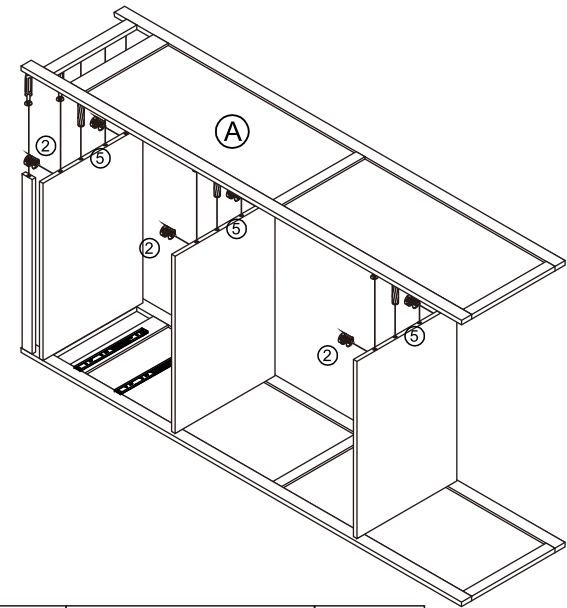

BETTER HOME PRODUCTS

ASSEMBLY INSTRUCTIONS

CLOSET WITH RATTAN DOOR

①		Φ1/4" X 1.1/2"	x32
②		Φ1X 0.43"	x32
③		Φ1/4" X 1.38"	x8
⑤		Φ0.31X1.1/8"	x18
⑦		Φ1/8" X 1.1/2"	x28
⑧		SCREWDRIVER	x1
⑨		GLUE	x1
⑩		SNAP	x16
⑪		Φ1/4" X 1.1/8"	x4
⑫		HINGE	x6
⑬		Anti-collision sticker	x4
⑭		CLOTHES-HOOK	x2
⑮		HANDLE	x2
⑯			x4

MADE IN CHINA

Page 1/10

Parts list		
A	Left side panel	1 pc
B	Right side panel	1 pc
C	Top panel	1 pc
D	Bottom panel	1 pc
E	Back panel	2 pcs
F	Center support	1 pc
G	Kick plate	2 pcs
H	Drawer fronts	1 pc
I	Drawer back panels	2 pcs
J	Left drawer side panels	2 pcs
K	Right drawer side panels	2 pcs
L	Drawer bottom panels	2 pcs
M	Shelf board	2 pcs
N	Drawer bottom support	2 pcs
O	Cabinet door	2 pcs
P	Clothes rail	1 pc
Q	Drawer fronts	1 pc

Page 2/10

STEP 1

①		Φ1/4" X 1.1/2"	x16
---	---	----------------	-----

STEP 2

②		Φ1X 0.43"	x8
⑤		Φ0.31X1.1/8"	x6

STEP 3

②		Φ1X 0.43"	x8
⑤		Φ0.31X1.1/8"	x6

STEP 4

①		Φ1/4" X 1.1/2"	x1
②		Φ1X 0.43"	x1
⑤		Φ0.31X1.1/8"	x1

STEP 5

STEP 6

①		Φ1/4" X 1.1/2"	x7
②		Φ1X 0.43"	x7
⑤		Φ0.31X1.1/8"	x5

Page 5/10

STEP 7

⑩		SNAP	x16
---	--	------	-----

STEP 8