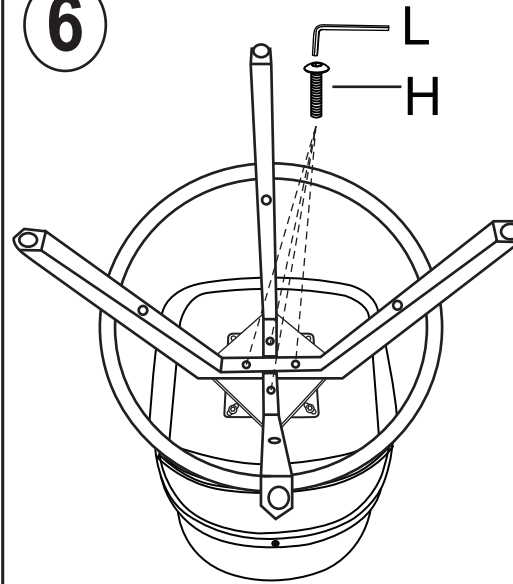

Installation & Assembly

A*1 	B*1 	C*1 	D*1 	E*1 	F*1 	
G*1+1  M6X35mm	H*8+1  M6X45mm	I*2+1  M6X25mm	J*2+1  M6X20mm	K*2+1  Rubber Washer	L*1  M6	M*1  SPARE FOOT NAIL

1

2

3

4

5

6

7

Note: adjust the foot nails to make the chair balance.