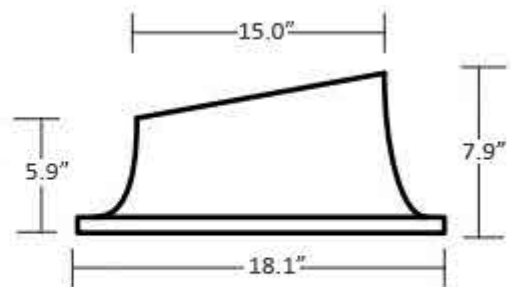

Finishes:

 Glossy White

SKU# | Options:

- Ciotola 4305 | Glossy White

* WS Bath Collections reserves the right to revise dimensions or information on this sheet without notice

Collection Ciotola	Model Ciotola 4305	Dimensions Metric <i>1 inch = 2.54 cm</i> <i>1 inch = 25.4 mm</i>	 1051 Lea Drive - Collegeville, PA 19426 Tel. 215 513 9400 - Fax 610 831 0215 www.ws bathcollections.com - info@ws bathcollections.com
--------------------------------	--------------------------------	---	---

Collection
Ciotola

Model |
Ciotola 4305

Dimensions Metric

1 inch = 2.54 cm
1 inch = 25.4 mm

WS[®]
BATH
COLLECTIONS

1051 Lea Drive - Collegeville, PA 19426
Tel. 215 513 9400 - Fax 610 831 0215

www.ws bathcollections.com - info@ws bathcollections.com

Bolts

Silicone (optional)

Collection
Ciotola

Model |
Ciotola 4305

Dimensions Metric

1 inch = 2.54 cm
1 inch = 25.4 mm

WS®
BATH
COLLECTIONS

1051 Lea Drive - Collegeville, PA 19426
Tel. 215 513 9400 - Fax 610 831 0215