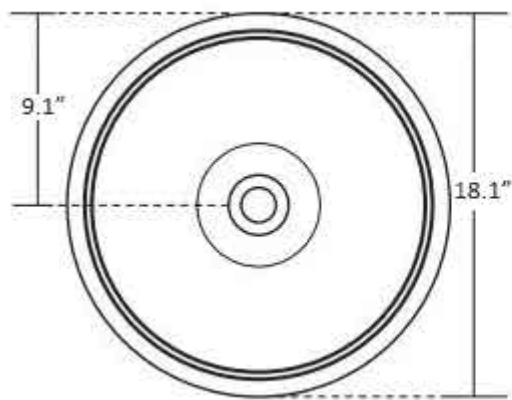

Ciotola 4305

Features

- Bathroom Sink
- Made of Ceramic
- Glossy White
- Without Overflow
- Countertop (Vessel) Installation
- Made in Italy

Related Items:

- WSBC 00076 | Push Waste Drain
- WSBC 53922 | Decorative Trap

Finishes:

 Glossy White

SKU# | Options:

- Ciotola 4305 | Glossy White

* WS Bath Collections reserves the right to revise dimensions or information on this sheet without notice

Collection Ciotola	Model Ciotola 4305	Dimensions Metric <i>1 inch = 2.54 cm</i> <i>1 inch = 25.4 mm</i>	 1051 Lea Drive - Collegeville, PA 19426 Tel. 215 513 9400 - Fax 610 831 0215 www.ws bathcollections.com - info@ws bathcollections.com
--------------------------------	--------------------------------	---	---

Collection
Ciotola

Model |
Ciotola 4305

Dimensions Metric

1 inch = 2.54 cm
1 inch = 25.4 mm

WS[®]
BATH
COLLECTIONS

1051 Lea Drive - Collegeville, PA 19426
Tel. 215 513 9400 - Fax 610 831 0215

www.ws bathcollections.com - info@ws bathcollections.com

Bolts

Silicone (optional)

Collection
Ciotola

Model |
Ciotola 4305

Dimensions Metric

1 inch = 2.54 cm
1 inch = 25.4 mm

WS®
BATH
COLLECTIONS

1051 Lea Drive - Collegeville, PA 19426
Tel. 215 513 9400 - Fax 610 831 0215