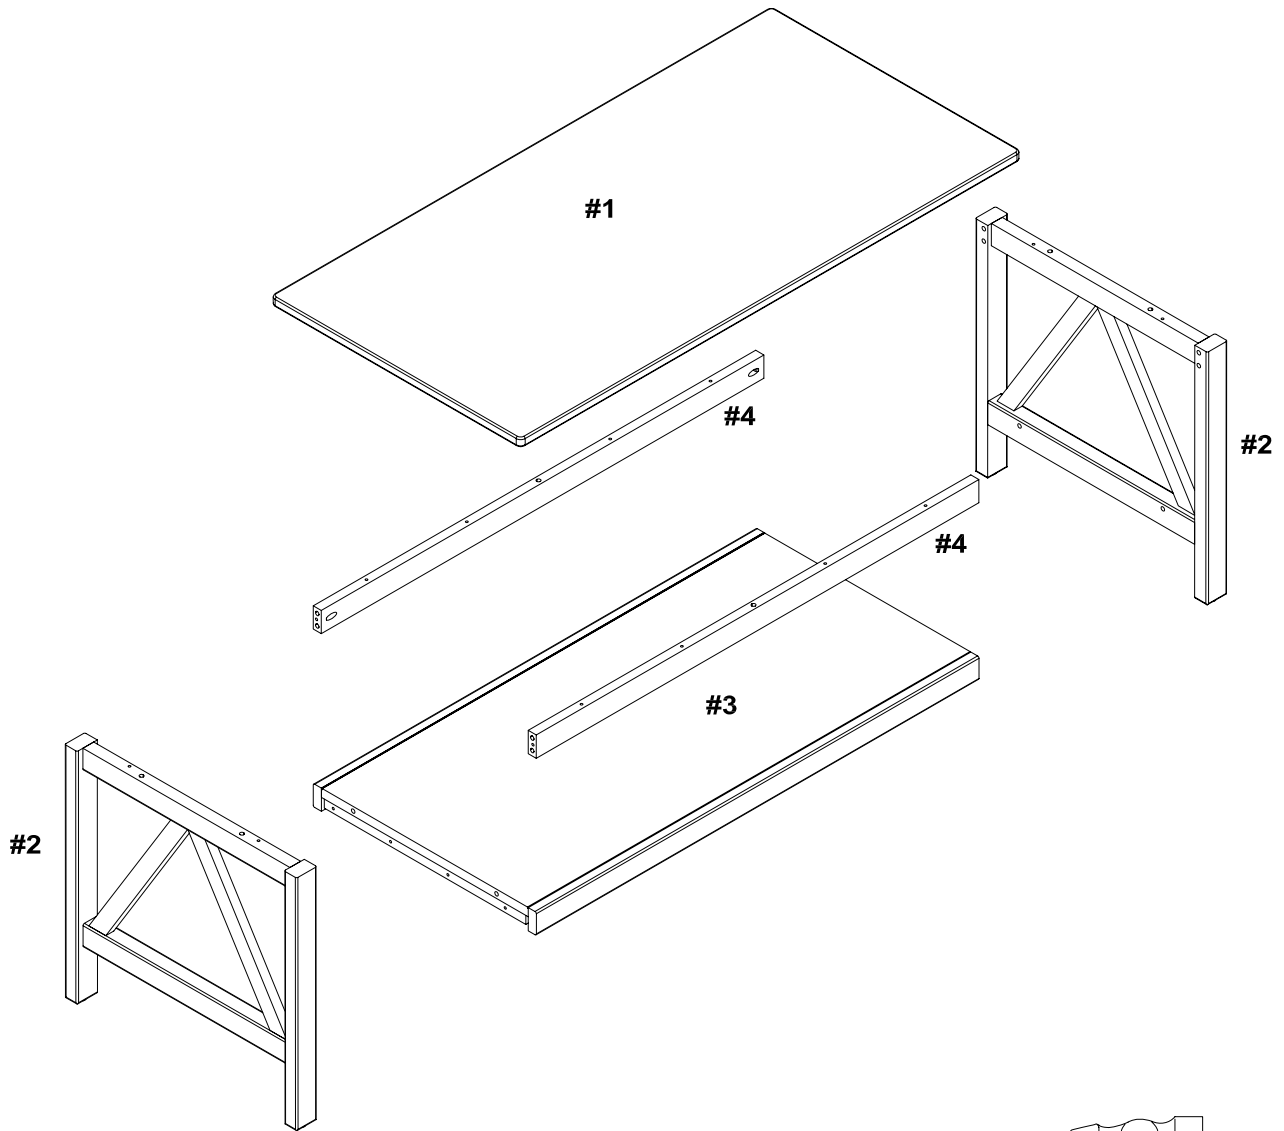

COFFEE TABLE RUSTIC GRAY

We are here to help! Before you return it - contact us.

We do our best to insure that your furniture arrives in excellent condition.

A x 12
(Ø4x30mm)

B x 12
(Ø4x45mm)

C x 18
(Ø8x30mm)