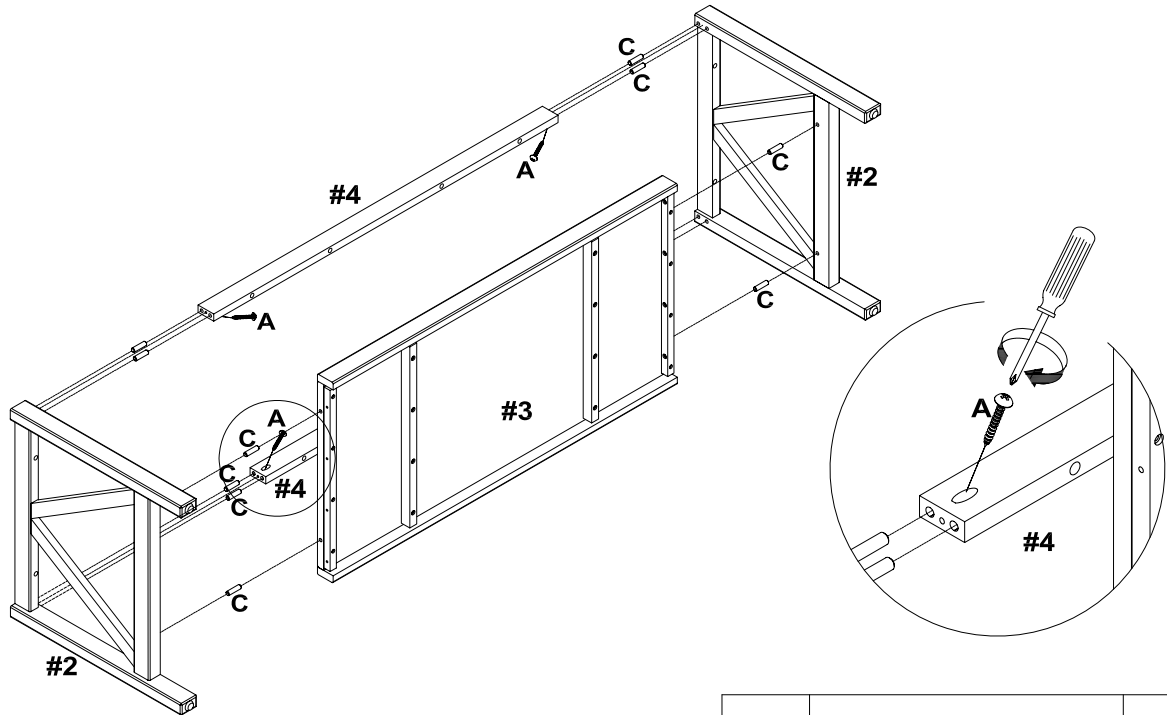

1.

A		04
C		12

2.