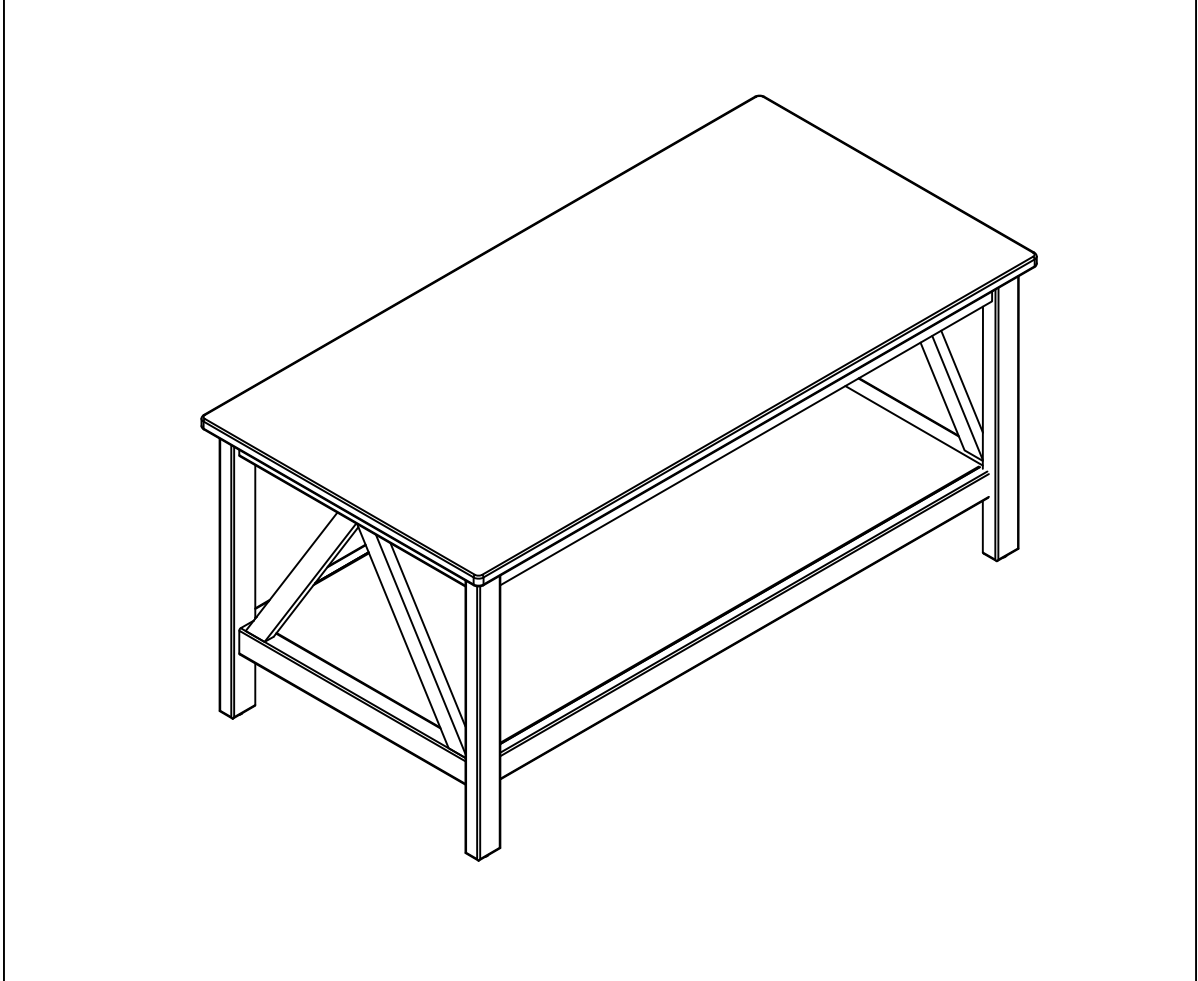

COFFEE TABLE RUSTIC GRAY

We are here to help! Before you return it - contact us.

We do our best to insure that your furniture arrives in excellent condition.

A x 12
(Ø4x30mm)

B x 12
(Ø4x45mm)

C x 18
(Ø8x30mm)