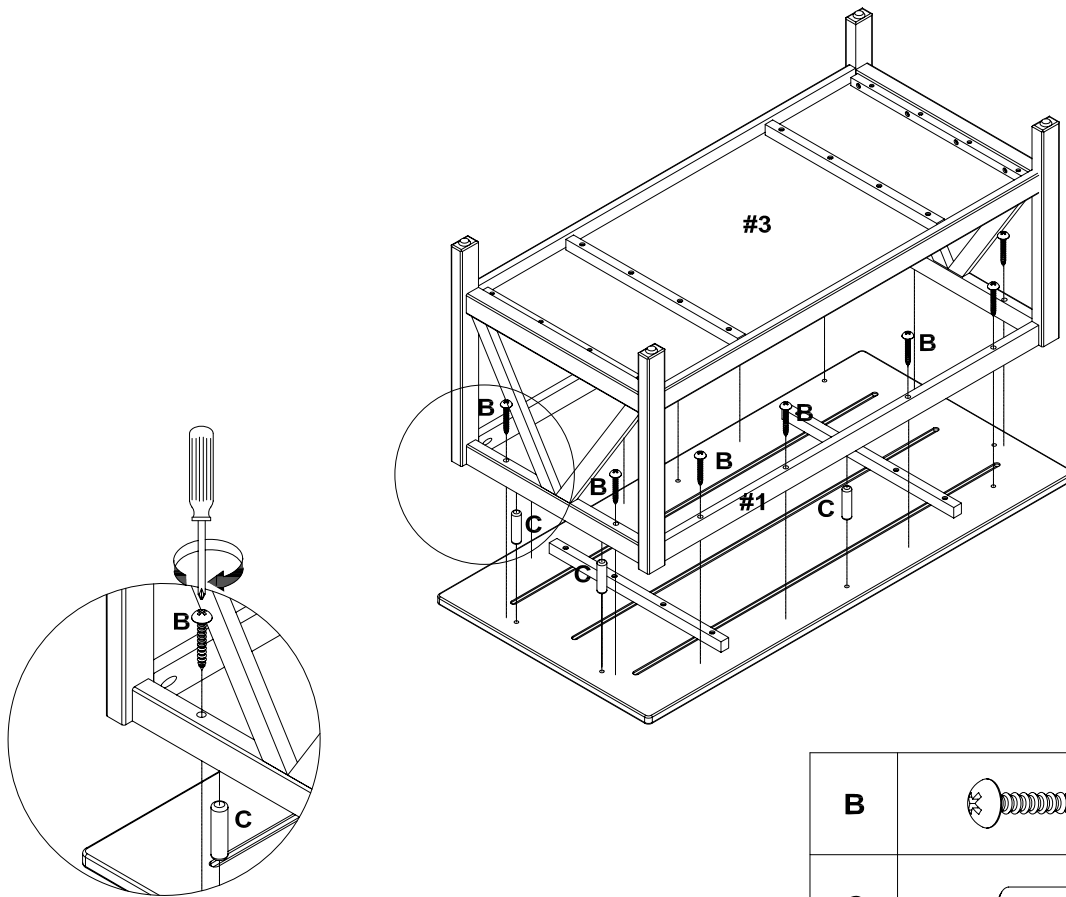

3.

B		12
C		06

4.