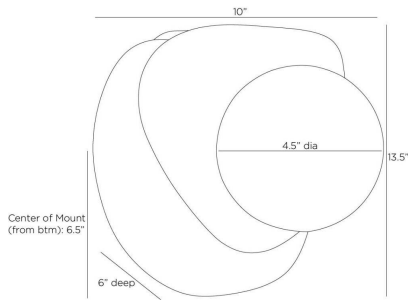

# ARTERIO RS

## FREENEY SCONCE

DWC57

H: 13.5 IN, W: 10 IN, D: 6 IN,

Opal

Mimicking a pearl inside an oyster's shell, an opal glass orb is mounted to a handblown swirl glass fixture and secured to a brass-plated iron backplate, this jewel-like light can be hung in any direction. Damp-rated, although limited covered outdoor areas may affect finish.

### DIMENSIONS

Backplate	D: 1 IN, Dia: 5.00 IN
Globe	Dia: 4.50 IN
Mount	Dia: 4.00 IN
Center Of Mount From Btm Height	6.5 in

### SHIPPING

Product Weight	7.5 lbs
Gross Weight 1	10 lbs
Shipping Box 1	H: 14 IN, L: 11.5 IN, W: 17.5 IN