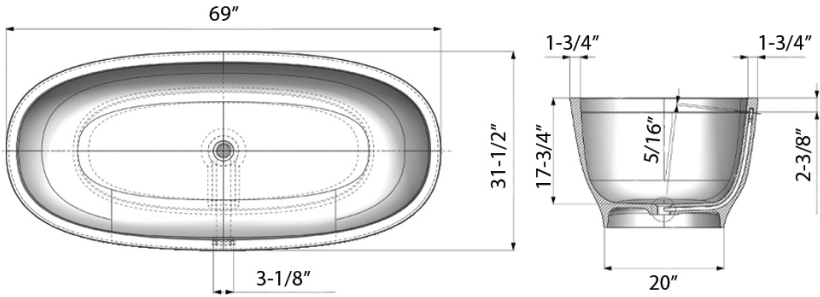

DIMENSIONS

SCAN TO REGISTER YOUR WARRANTY

or visit
www.ruvati.com/register

RUVATI USA
www.ruvati.com

Phone: 1.855.478.8284
Email: support@ruvati.com