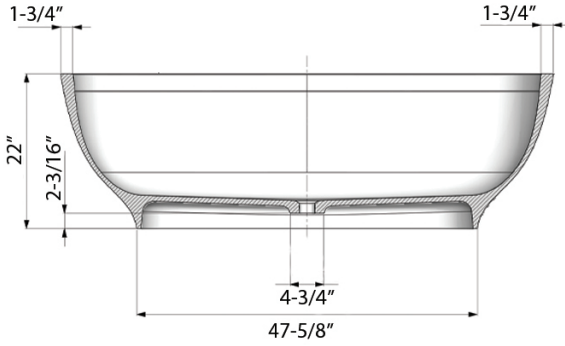

DIMENSIONS

SCAN TO REGISTER YOUR WARRANTY

or visit
www.ruvati.com/register

RUVATI USA
www.ruvati.com

Phone: 1.855.478.8284
Email: support@ruvati.com