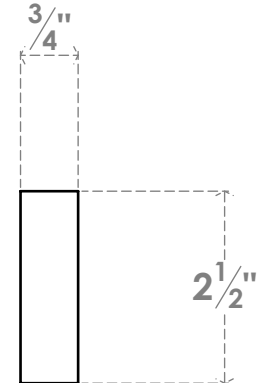

ITEM NUMBER: S4S1X3X96SWPV

2 1/2"W X 3/4"T X 96"L S4S BOARD, PVC

FRONT PROFILE

SIDE PROFILE

EKENA MILLWORK
2300 WEST MAIN ST.
CLARKSVILLE, TX 75426
TOLL FREE: 866-607-0453
WWW.EKENAMILLWORK.COM

NOTES

1. INSTALLATION TO BE COMPLETED IN ACCORDANCE WITH MANUFACTURER'S SPECIFICATIONS.
2. DRAWING MAY NOT BE TO SCALE
3. THIS DRAWING IS INTENDED FOR DESIGN AND PLANNING PURPOSES ONLY.
4. ALL INFORMATION CONTAINED HEREIN WAS CURRENT AT THE TIME OF DEVELOPMENT BUT MUST BE REVIEWED AND APPROVED BY THE PRODUCT MANUFACTURER TO BE CONSIDERED ACCURATE.