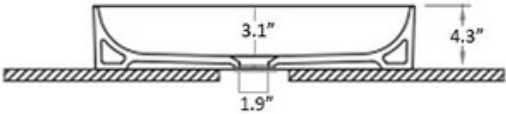

Collection |
Vision

Model |
Vision 6050

Dimensions Metric

1 inch = 2.54 cm

1 inch = 25.4 mm

1051 Lea Drive - Collegeville, PA 19426
Tel. 215 513 9400 - Fax 610 831 0215

www.ws bathcollections.com - info@ws bathcollections.com

* WS Bath Collections reserves the right to revise dimensions or information on this sheet without notice

Collection |
Vision

Model |
Vision 6050

Dimensions Metric
1 inch = 2.54 cm
1 inch = 25.4 mm

WS[®] BATH COLLECTIONS
1051 Lea Drive - Collegeville, PA 19426
Tel. 215 513 9400 - Fax 610 831 0215
www.ws bathcollections.com - info@ws bathcollections.com