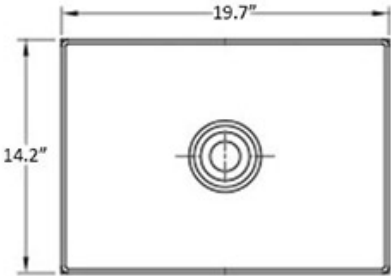

Collection |
Vision

Model |
Vision 6050

Dimensions Metric

1 inch = 2.54 cm

1 inch = 25.4 mm

1051 Lea Drive - Collegeville, PA 19426
Tel. 215 513 9400 - Fax 610 831 0215

www.ws bathcollections.com - info@ws bathcollections.com

* WS Bath Collections reserves the right to revise dimensions or information on this sheet without notice

Collection |
Vision

Model |
Vision 6050

Dimensions Metric
1 inch = 2.54 cm
1 inch = 25.4 mm

WS[®] BATH COLLECTIONS
1051 Lea Drive - Collegeville, PA 19426
Tel. 215 513 9400 - Fax 610 831 0215
www.ws bathcollections.com - info@ws bathcollections.com

Bolts

Silicone (optional)

Collection
Vision

Model |
Vision 6050

Dimensions Metric
1 inch = 2.54 cm
1 inch = 25.4 mm

WS[®]
BATH
COLLECTIONS

1051 Lea Drive - Collegeville, PA 19426
Tel. 215 513 9400 - Fax 610 831 0215
www.ws bathcollections.com - info@ws bathcollections.com