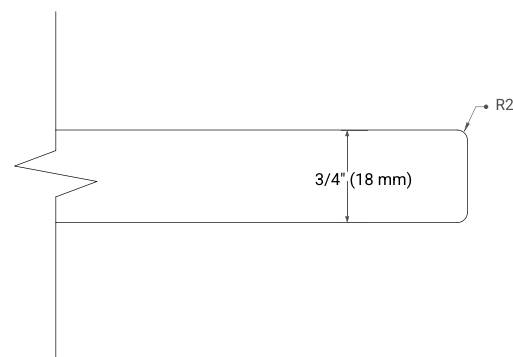

Hardware comes preinstalled with the illustrated option. Other finishes are available on our online store if you prefer a different one.

AVAILABLE COLORS

White Grey

FRONT VIEW

SIDE VIEW

PLAN VIEW

43" LEFT RECTANGLE SINK COUNTERTOP WITH 0.75 IN. THICKNESS

OVERALL DIMENSIONS

43" W x 22" D x 0.75" H

COUNTERTOP OPTIONS

Carrara Marble

FEATURES

- Solid countertop with mitered edges & seams
- Undermount white rectangular sink
- Pre-drilled for 8" widespread faucet

INCLUDED

- Countertop
- Matching Backsplash
- Rectangle Sink

COUNTERTOP PLAN VIEW

EDGE SIDE VIEW

THREE DIMENSIONAL COUNTERTOP VIEW