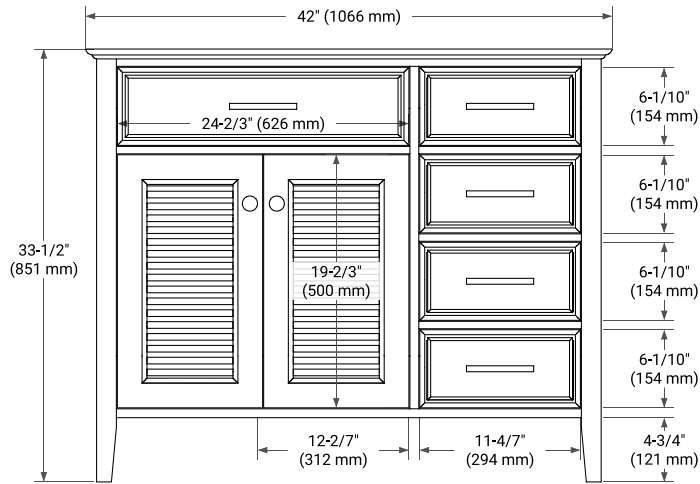

42" LEFT OFFSET CABINET

BASE CABINET DIMENSIONS

42" W x 21.5" D x 33.5" H

FEATURES

- Solid wood frame & plywood panels
- Dovetail drawers and joints
- Soft closing doors & drawers

HARDWARE FINISHES*

Brushed Nickel Satin Brass Matte Black Polished Chrome

Hardware comes preinstalled with the illustrated option. Other finishes are available on our online store if you prefer a different one.

AVAILABLE COLORS

White Grey

FRONT VIEW

SIDE VIEW

PLAN VIEW

43" LEFT RECTANGLE SINK COUNTERTOP WITH 0.75 IN. THICKNESS

OVERALL DIMENSIONS

43" W x 22" D x 0.75" H

COUNTERTOP OPTIONS

Carrara Marble

FEATURES

- Solid countertop with mitered edges & seams
- Undermount white rectangular sink
- Pre-drilled for 8" widespread faucet

INCLUDED

- Countertop
- Matching Backsplash
- Rectangle Sink

COUNTERTOP PLAN VIEW

EDGE SIDE VIEW

THREE DIMENSIONAL COUNTERTOP VIEW