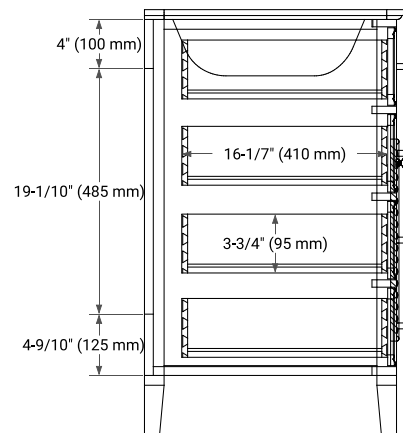

42" LEFT OFFSET CABINET

BASE CABINET DIMENSIONS

42" W x 21.5" D x 33.5" H

FEATURES

- Solid wood frame & plywood panels
- Dovetail drawers and joints
- Soft closing doors & drawers

HARDWARE FINISHES*

Brushed Nickel Satin Brass Matte Black Polished Chrome

Hardware comes preinstalled with the illustrated option. Other finishes are available on our online store if you prefer a different one.

AVAILABLE COLORS

White Grey

FRONT VIEW

SIDE VIEW

PLAN VIEW

43" LEFT RECTANGLE SINK COUNTERTOP WITH 0.75 IN. THICKNESS

OVERALL DIMENSIONS

43" W x 22" D x 0.75" H

COUNTERTOP OPTIONS

Carrara Marble

FEATURES

- Solid countertop with mitered edges & seams
- Undermount white rectangular sink
- Pre-drilled for 8" widespread faucet

INCLUDED

- Countertop
- Matching Backsplash
- Rectangle Sink

COUNTERTOP PLAN VIEW

EDGE SIDE VIEW

THREE DIMENSIONAL COUNTERTOP VIEW