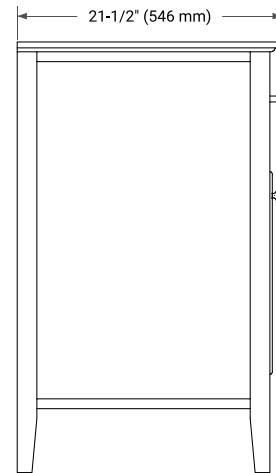

42" LEFT OFFSET CABINET

BASE CABINET DIMENSIONS

42" W x 21.5" D x 33.5" H

FEATURES

- Solid wood frame & plywood panels
- Dovetail drawers and joints
- Soft closing doors & drawers

HARDWARE FINISHES*

Brushed Nickel Satin Brass Matte Black Polished Chrome

Hardware comes preinstalled with the illustrated option. Other finishes are available on our online store if you prefer a different one.

AVAILABLE COLORS

White Grey

FRONT VIEW

SIDE VIEW

PLAN VIEW

43" LEFT RECTANGLE SINK COUNTERTOP WITH 0.75 IN. THICKNESS

OVERALL DIMENSIONS

43" W x 22" D x 0.75" H

COUNTERTOP OPTIONS

Carrara Marble

FEATURES

- Solid countertop with mitered edges & seams
- Undermount white rectangular sink
- Pre-drilled for 8" widespread faucet

INCLUDED

- Countertop
- Matching Backsplash
- Rectangle Sink

COUNTERTOP PLAN VIEW

EDGE SIDE VIEW

THREE DIMENSIONAL COUNTERTOP VIEW