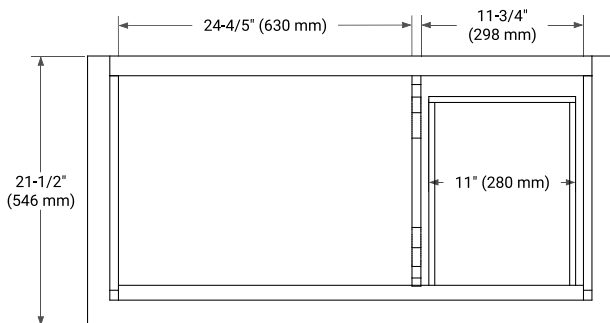

42" LEFT OFFSET CABINET

BASE CABINET DIMENSIONS

42" W x 21.5" D x 33.5" H

FEATURES

- Solid wood frame & plywood panels
- Dovetail drawers and joints
- Soft closing doors & drawers

HARDWARE FINISHES*

Brushed Nickel Satin Brass Matte Black Polished Chrome

Hardware comes preinstalled with the illustrated option. Other finishes are available on our online store if you prefer a different one.

AVAILABLE COLORS

White Grey

FRONT VIEW

SIDE VIEW

PLAN VIEW

43" LEFT RECTANGLE SINK COUNTERTOP WITH 0.75 IN. THICKNESS

OVERALL DIMENSIONS

43" W x 22" D x 0.75" H

COUNTERTOP OPTIONS

Carrara Marble

FEATURES

- Solid countertop with mitered edges & seams
- Undermount white rectangular sink
- Pre-drilled for 8" widespread faucet

INCLUDED

- Countertop
- Matching Backsplash
- Rectangle Sink

COUNTERTOP PLAN VIEW

EDGE SIDE VIEW

THREE DIMENSIONAL COUNTERTOP VIEW