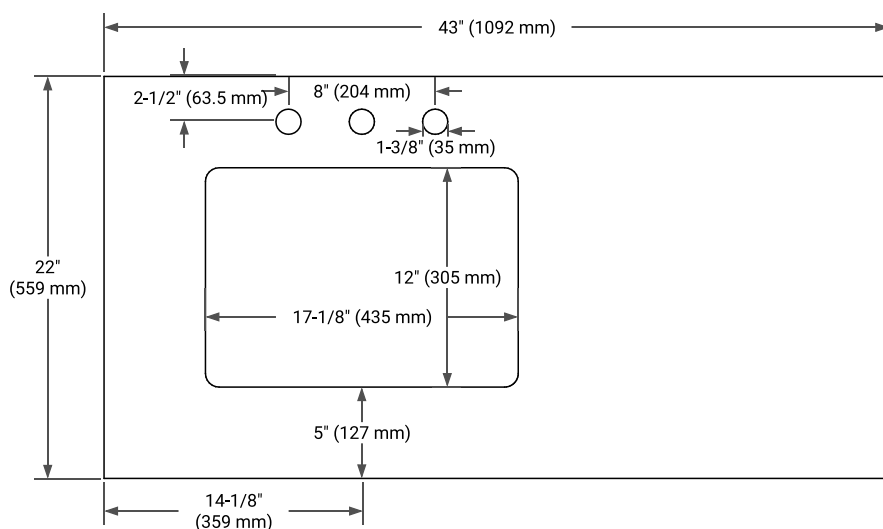

42" LEFT OFFSET CABINET

BASE CABINET DIMENSIONS

42" W x 21.5" D x 33.5" H

FEATURES

- Solid wood frame & plywood panels
- Dovetail drawers and joints
- Soft closing doors & drawers

HARDWARE FINISHES*

Brushed Nickel Satin Brass Matte Black Polished Chrome

Hardware comes preinstalled with the illustrated option. Other finishes are available on our online store if you prefer a different one.

AVAILABLE COLORS

White Grey

FRONT VIEW

SIDE VIEW

PLAN VIEW

43" LEFT RECTANGLE SINK COUNTERTOP WITH 0.75 IN. THICKNESS

OVERALL DIMENSIONS

43" W x 22" D x 0.75" H

COUNTERTOP OPTIONS

Carrara Marble

FEATURES

- Solid countertop with mitered edges & seams
- Undermount white rectangular sink
- Pre-drilled for 8" widespread faucet

INCLUDED

- Countertop
- Matching Backsplash
- Rectangle Sink

COUNTERTOP PLAN VIEW

EDGE SIDE VIEW

THREE DIMENSIONAL COUNTERTOP VIEW