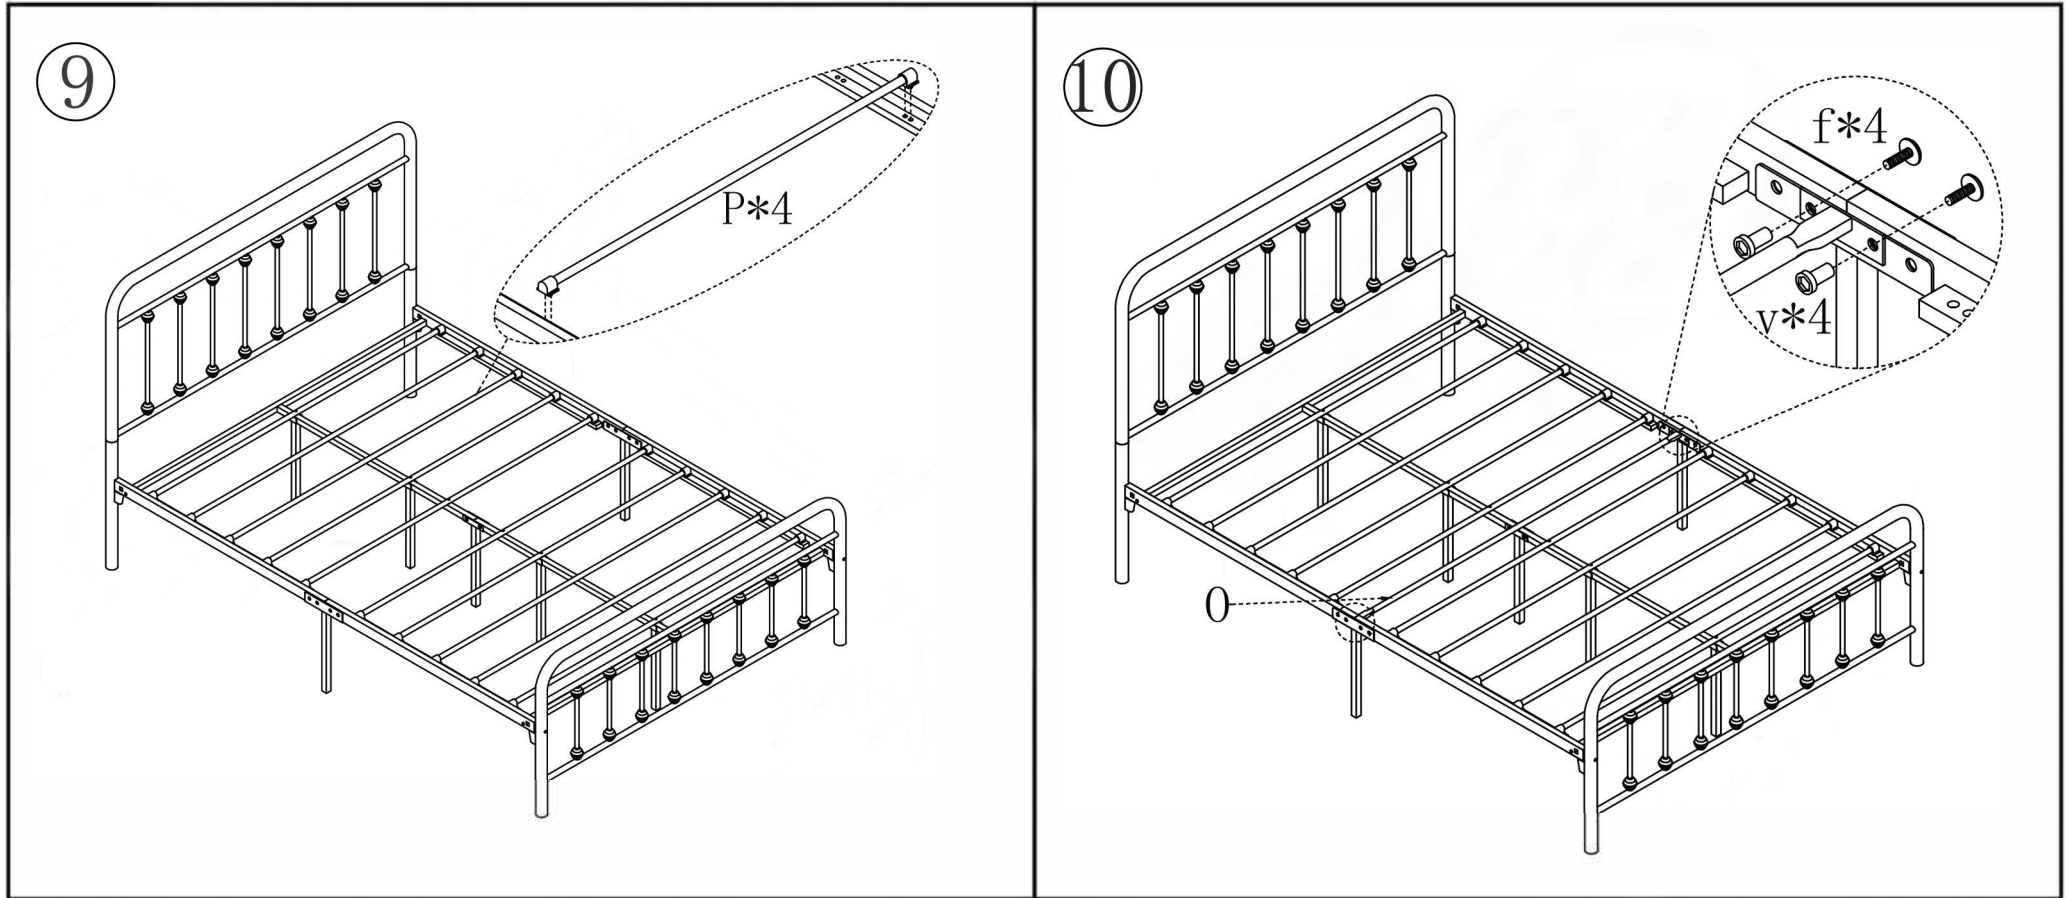

6

Warranty Information:

We warranty this product to be free from defects in materials. This warranty covers five years from the date of original purchase. Please contact us .