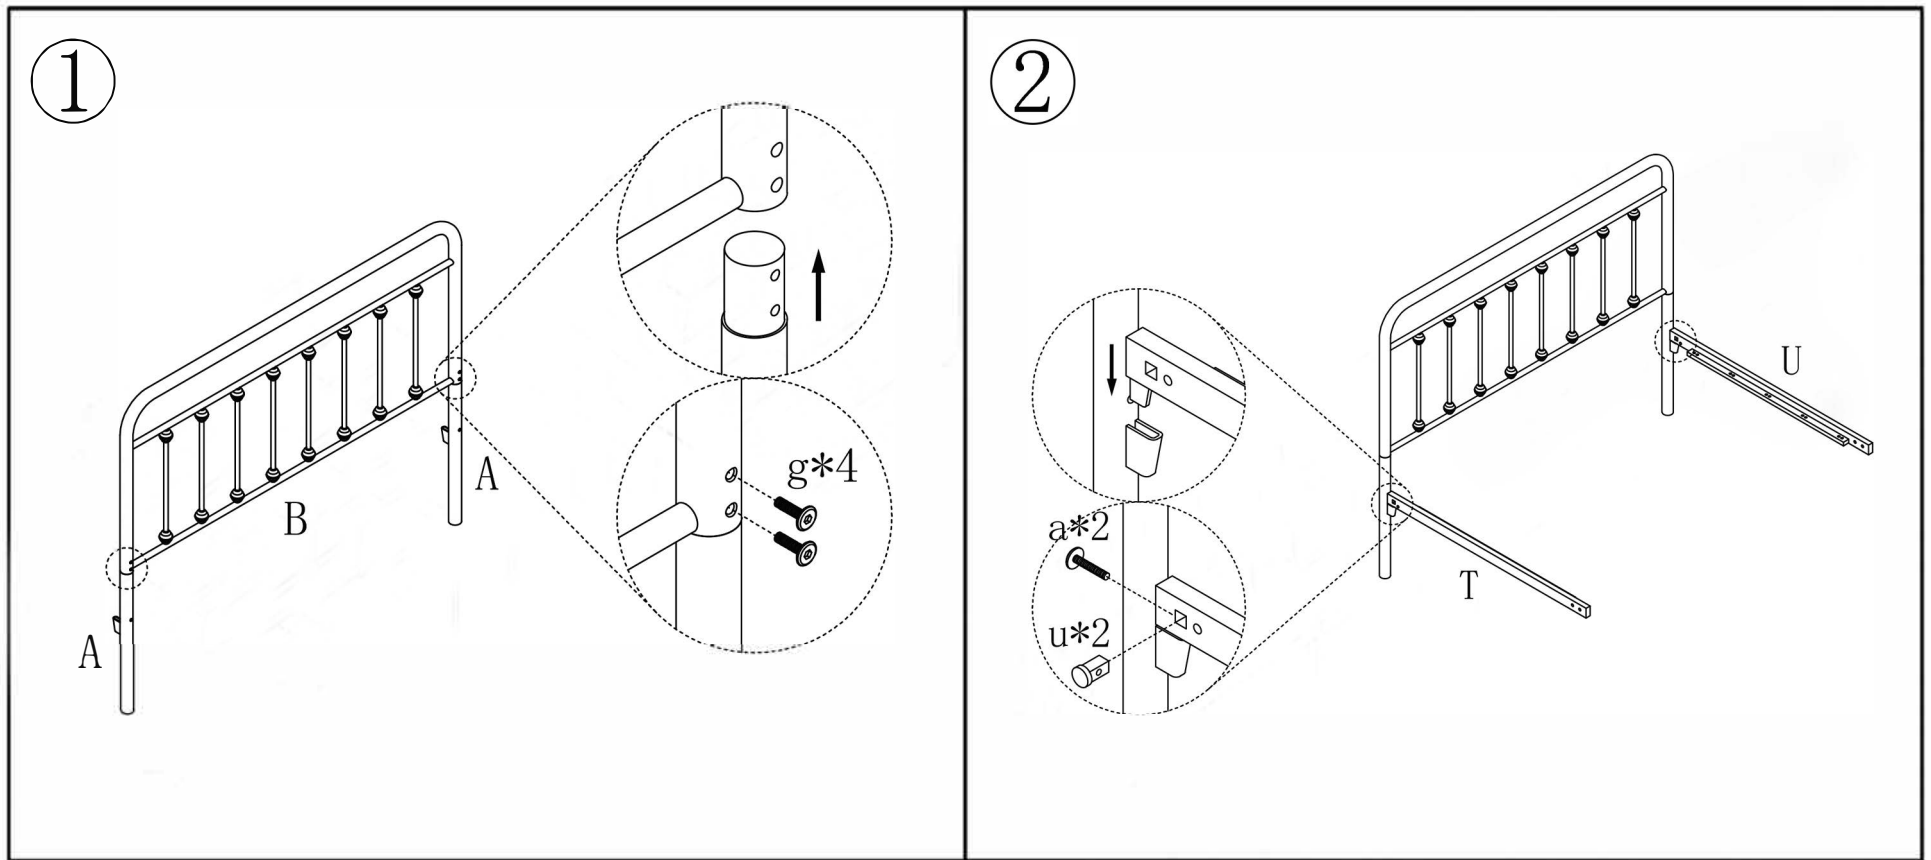

NOTE: PLEASE DO NOT TIGHTEN THE BOLTS UNTIL ALL FIXED