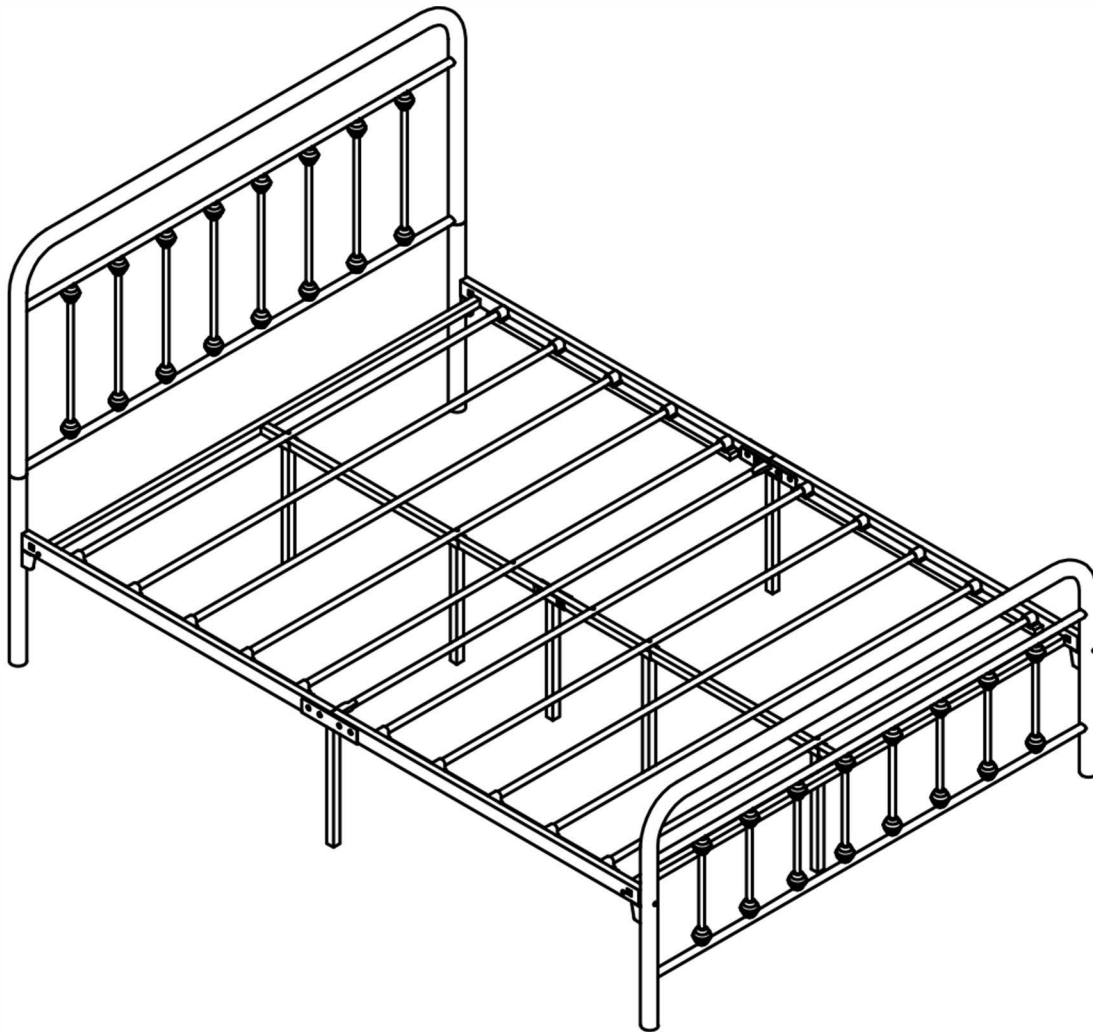

# ASSEMBLY INSTRUCTION

## NOTES:

- The item is only intended to be used indoors. The product must be assembled and used in accordance with the provisions of the manual.
- It is recommended that assembly is undertaken by about 2 adults. Please read assembly instructions before assembly and strictly adhere to each step outlined. Estimated assembly time is 30 minutes.