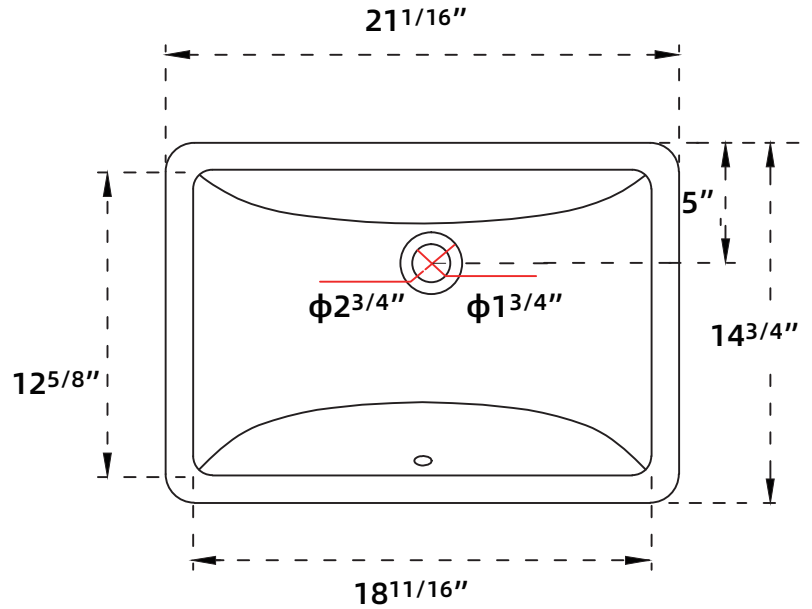

MODEL No.VS101

TOP VIEW

Features:

- Sleek, seamless design
- Glazed ceramic
- Integrated overflow
- Standard 1 3/4" drain hole

Installation:

- Undermount

Colors

- White

SIDE VIEW

BOTTOM VIEW

BACK VIEW