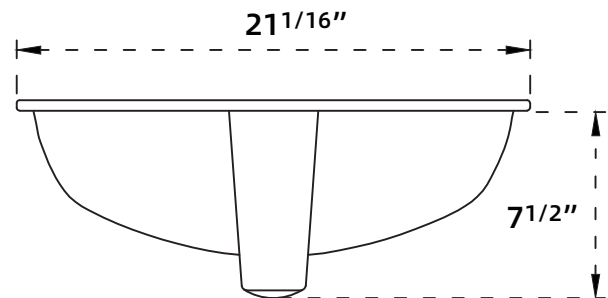

MODEL No.VS101

TOP VIEW

Features:

- Sleek, seamless design
- Glazed ceramic
- Integrated overflow
- Standard 1 3/4" drain hole

Installation:

- Undermount

Colors

- White

SIDE VIEW

BOTTOM VIEW

BACK VIEW