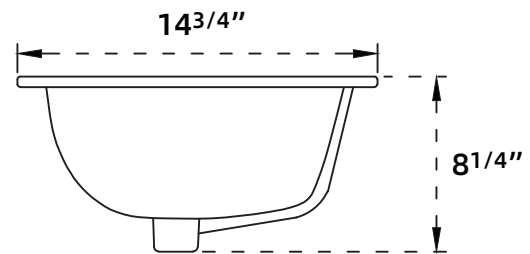

MODEL No.VS101

TOP VIEW

Features:

- Sleek, seamless design
- Glazed ceramic
- Integrated overflow
- Standard 1 3/4" drain hole

Installation:

- Undermount

Colors

- White

SIDE VIEW

BOTTOM VIEW

BACK VIEW