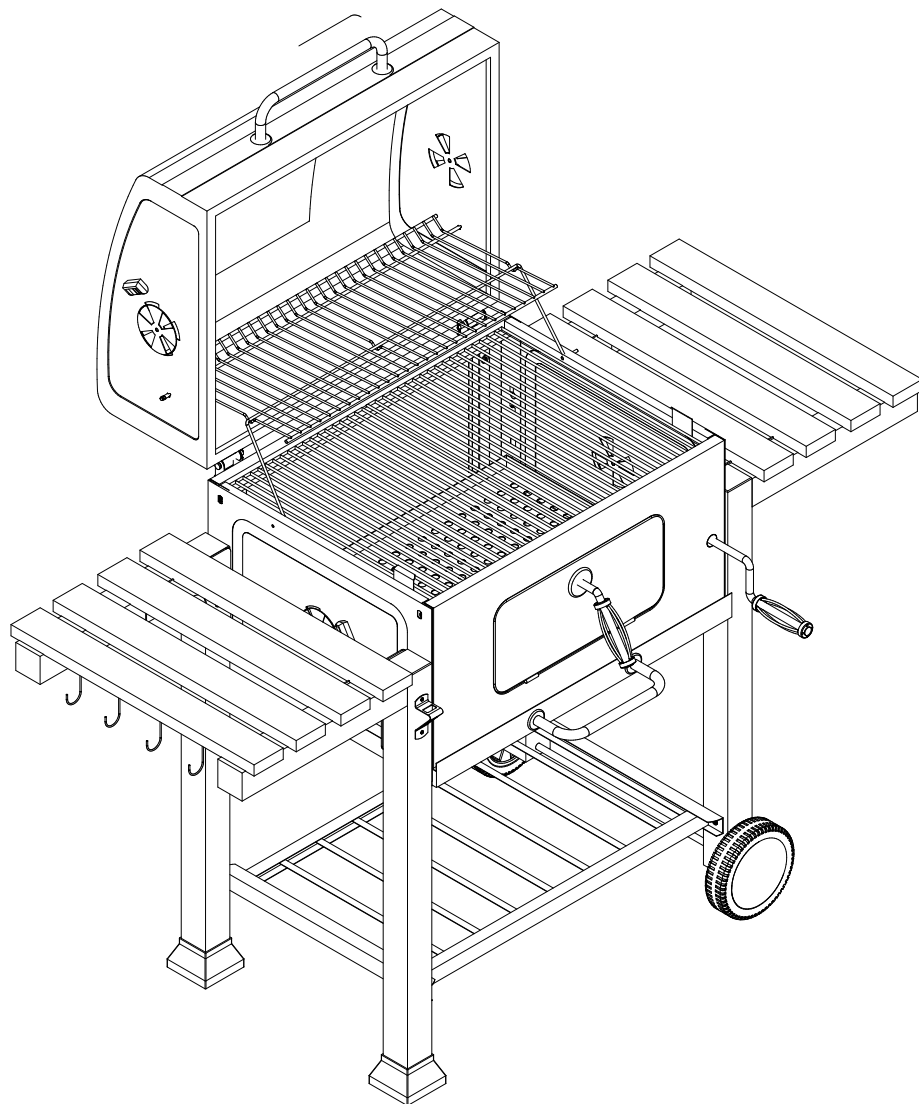

MANUAL

SQUARE LUXURY BARBECUE GRILL

1. The barbecue shall be heated up and the fuel kept red hot for at least 30 min prior to the first cooking.
2. Do not cook before the fuel has a coating of ash.
3. WARNING! This barbecue will become very hot, do not move it during operation.
4. Do not use indoors!
5. WARNING! Do not use spirit or petrol for lighting or re-lighting!
6. WARNING! Keep children and pets away.

PARTE NO.	Imagen	Unds
1		1PCS
2		1PCS
3		1PCS
4		1PCS
5		1PCS
6		1PCS
7		2PCS
8		1PCS
9		1PCS

PARTE NO.	Imagen	Unds
10		1PCS
11		1PCS
12		2PCS
13		2PCS
14		1PCS
15		1PCS
16		1PCS
17		1PCS
18		1PCS

PARTE NO.	Imagen	Unds
19		4PCS
20		2PCS
21		2PCS
22		1PCS
23		2PCS
24		1PCS
25		4PCS
26		1PCS
27		1PCS

PARTE NO.	Imagen	Unds
28		1PCS
29		1PCS
30		2PCS

Piezas para Armado

A	M6x12 Perno			29pcs
B	M6x35 Perno			4 pcs
C	M6x45 Perno			4 pcs
E	M5x16 Perno			4 pcs
F	M5x28 Perno			2pcs
G	M6 perno de rosca de tornillo medio			8 pcs
H	M6 tuerca			9 pcs
I	M10 tuerca			2 pcs
J	Pasador de bisagra			2 pcs
K	Prensa de seguridad			3 pcs
L	D6 Aran de la			13 pcs
M	D6 Aran de la de seguridad			13 pcs
N	M5x28 perno de rosca de tornillo medio			1 pcs