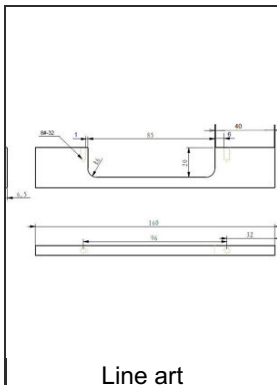

Line art

DISCLAIMER

Although our black finish is achieved through a rigorous process, it may show signs of normal usage faster than other finishes.