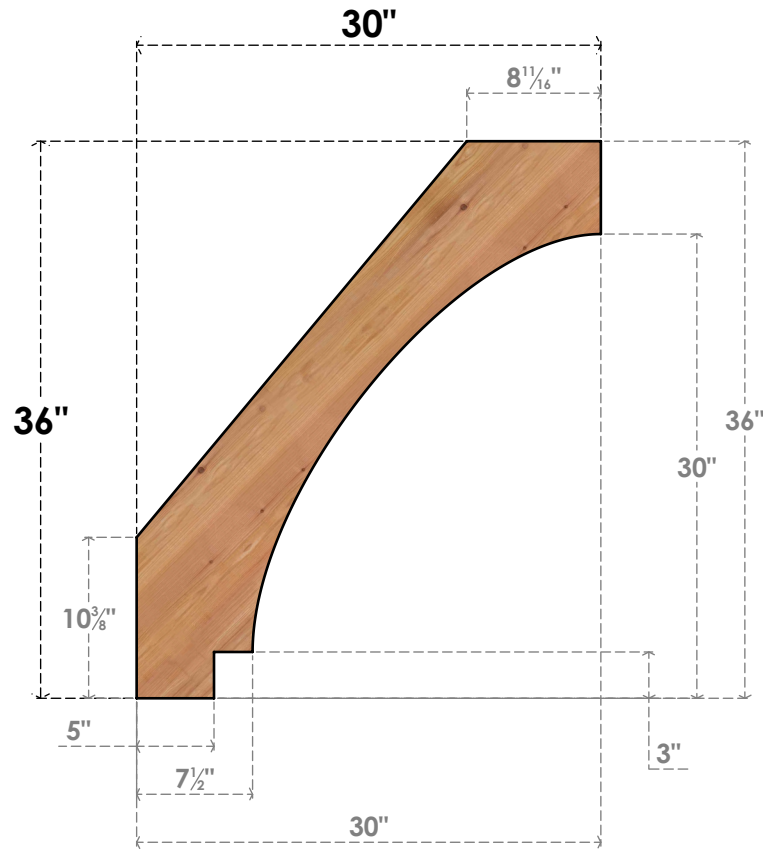

BRC04X30X36IMP00SWR

3 1/2"W X 30"D X 36"H IMPERIAL SMOOTH BRACE, WESTERN RED CEDAR

SIDE

FRONT

EKENA MILLWORK
 2300 WEST MAIN ST.
 CLARKSVILLE, TX 75426
 TOLL FREE: 866-607-0453
 WWW.EKENAMILLWORK.COM

NOTES