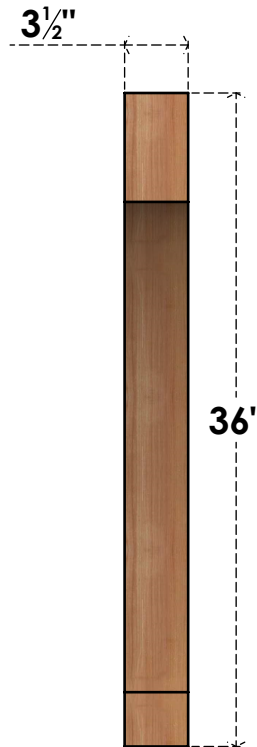

BRC04X30X36IMP00SWR

3 1/2"W X 30"D X 36"H IMPERIAL SMOOTH BRACE, WESTERN RED CEDAR

SIDE

FRONT

EKENA MILLWORK
 2300 WEST MAIN ST.
 CLARKSVILLE, TX 75426
 TOLL FREE: 866-607-0453
 WWW.EKENAMILLWORK.COM

NOTES

1. INSTALLATION TO BE COMPLETED IN ACCORDANCE WITH MANUFACTURER'S SPECIFICATIONS.
2. DRAWING MAY NOT BE TO SCALE
3. THIS DRAWING IS INTENDED FOR DESIGN AND PLANNING PURPOSES ONLY.
4. ALL INFORMATION CONTAINED HEREIN WAS CURRENT AT THE TIME OF DEVELOPMENT BUT MUST BE REVIEWED AND APPROVED BY THE PRODUCT MANUFACTURER TO BE CONSIDERED ACCURATE.
5. PRODUCTS ARE NOT KILN DRIED. THIS ITEM IS UNIQUE AND WILL CONTAIN THE NATURAL VARIATIONS THAT THE WOOD SPECIES OFFERS. THIS MAY RESULT IN VARIATIONS UP TO 1/4"