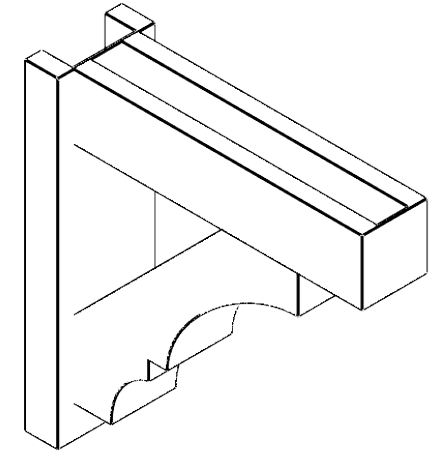

**ITEM NUMBER: OUTUROC040X060X20000X20000X040X020X040BOA44RCPR**

4"W TOP X 6"W BACK X 20"D X 20"H X 4"T TOP X 2"T BACK TIMBERTHANE ROUGH CEDAR BALBOA FAUX WOOD OPEN OUTLOOKER, BLOCK TOP AND BACK, 4"W CLOSED BRACE, PRIMED TAN

EKENA MILLWORK  
2300 WEST MAIN ST.  
CLARKSVILLE, TX 75426  
TOLL FREE: 866-607-0453  
WWW.EKENAMILLWORK.COM

**NOTES**

1. INSTALLATION TO BE COMPLETED IN ACCORDANCE WITH MANUFACTURER'S SPECIFICATIONS.
2. DRAWING MAY NOT BE TO SCALE
3. THIS DRAWING IS INTENDED FOR DESIGN AND PLANNING PURPOSES ONLY.
4. ALL INFORMATION CONTAINED HEREIN WAS CURRENT AT THE TIME OF DEVELOPMENT BUT MUST BE REVIEWED AND APPROVED BY THE PRODUCT MANUFACTURER TO BE CONSIDERED ACCURATE.
5. TIMBERTHANE ARCHITECTURAL PRODUCTS ARE MADE FROM HIGH DENSITY URETHANE AND COME FACTORY PRIMED