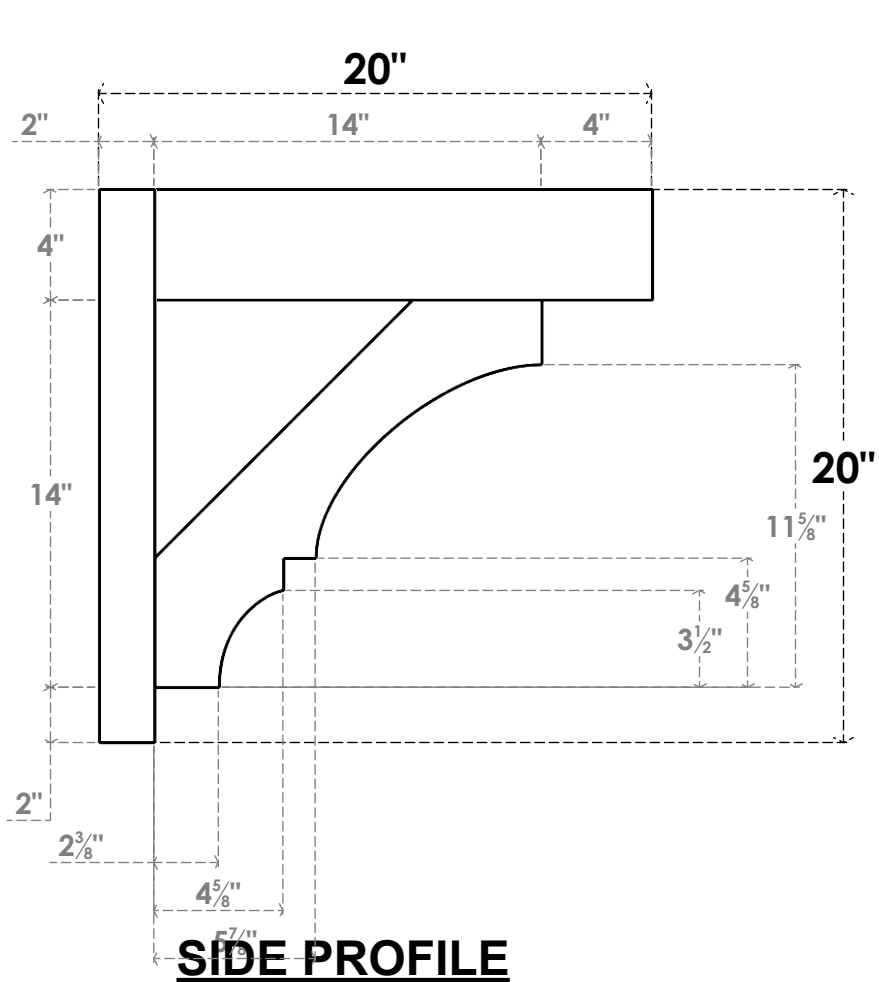

**ITEM NUMBER: OUTUROC040X060X20000X20000X040X020X040BOA44RCPR**

4"W TOP X 6"W BACK X 20"D X 20"H X 4"T TOP X 2"T BACK TIMBERTHANE ROUGH CEDAR BALBOA FAUX WOOD OPEN OUTLOOKER, BLOCK TOP AND BACK, 4"W CLOSED BRACE, PRIMED TAN