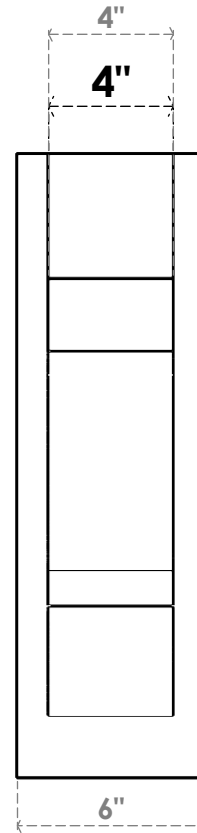

**ITEM NUMBER: OUTUROC040X060X20000X20000X040X020X040BOA44RCPR**

4"W TOP X 6"W BACK X 20"D X 20"H X 4"T TOP X 2"T BACK TIMBERTHANE ROUGH CEDAR BALBOA FAUX WOOD OPEN OUTLOOKER, BLOCK TOP AND BACK, 4"W CLOSED BRACE, PRIMED TAN

EKENA MILLWORK  
2300 WEST MAIN ST.  
CLARKSVILLE, TX 75426  
TOLL FREE: 866-607-0453  
WWW.EKENAMILLWORK.COM

**NOTES**

1. INSTALLATION TO BE COMPLETED IN ACCORDANCE WITH MANUFACTURER'S SPECIFICATIONS.
2. DRAWING MAY NOT BE TO SCALE
3. THIS DRAWING IS INTENDED FOR DESIGN AND PLANNING PURPOSES ONLY.
4. ALL INFORMATION CONTAINED HEREIN WAS CURRENT AT THE TIME OF DEVELOPMENT BUT MUST BE REVIEWED AND APPROVED BY THE PRODUCT MANUFACTURER TO BE CONSIDERED ACCURATE.
5. TIMBERTHANE ARCHITECTURAL PRODUCTS ARE MADE FROM HIGH DENSITY URETHANE AND COME FACTORY PRIMED