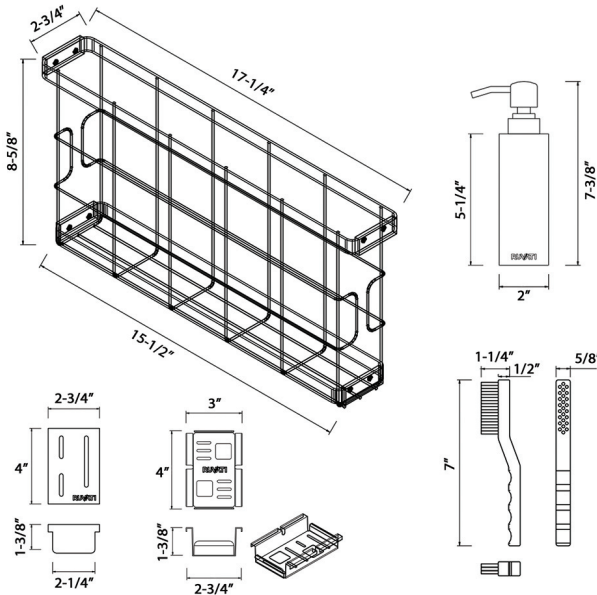

RVA1580

Accessory with Soap Dispenser

RUVATI[®]
SPECIFICATION SHEET

Material: Stainless Steel / Wood / Plastic

Caddy Rack Dimensions:

17-1/4" (length) x 2-3/4" (width) x 8-5/8" (depth)

Soap Dispenser Dimensions:

7-3/8" (length) x 2" (width)

Items Included:

Caddy, knife block, soap dispenser, brush, sponge tray

Compatible with Single Tier LedgeFit Ruvati sinks

US Patent No. D1110642

Purpose:

- CADDY: Holds up to two cutting boards for convenient storage.
- Multi-function workstation organizer and knife block.