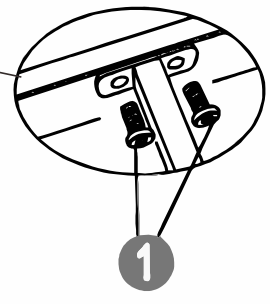

Assembly & Instruction Manual

Coffee table

Installation Guide

Save this manual for future reference

Parts list

Parts No	Component	Qty	Ref No
A		2	800-186-001
C		2	800-186-002
D		1	800-186-003

Parts No	Component	Qty	Ref No
1	 M6*20MM	20	800-186-004
2	 M6*78MM	4	800-186-005
3		4	800-186-006
4		8	800-186-007
5		1	800-186-008
6		4	800-186-009

3

4

Assembly

5

6

**The installation is complete.
Make sure the screws are fully tighten.**

Please don't hesitate to contact us for any further questions,
your satisfaction is guaranteed.