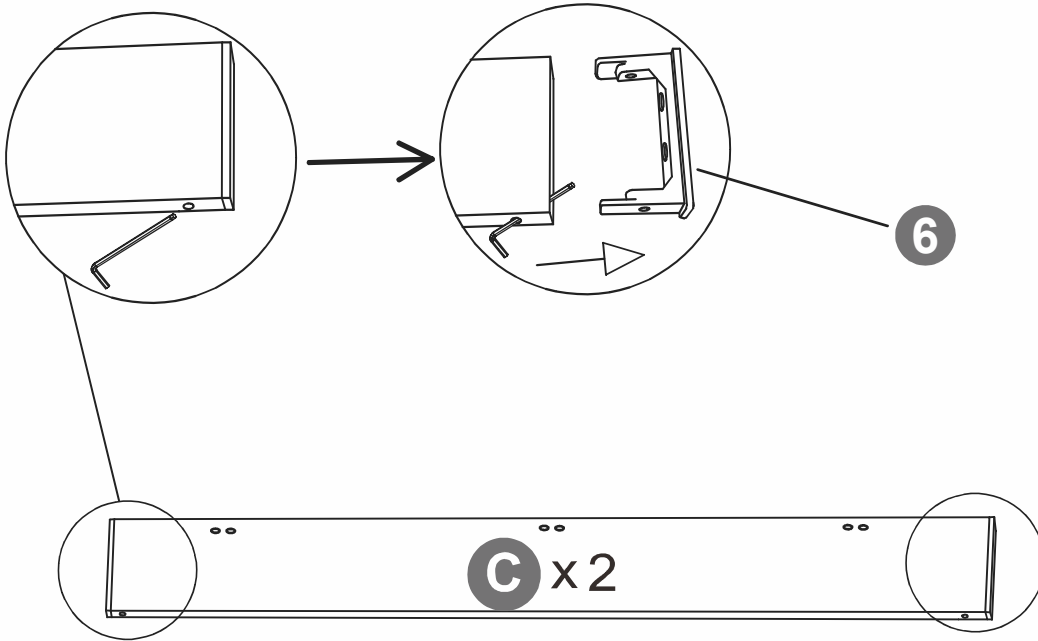

Assembly & Instruction Manual

Coffee table

Installation Guide

Save this manual for future reference

Parts list

Parts No	Component	Qty	Ref No
A		2	800-186-001
C		2	800-186-002
D		1	800-186-003

Parts No	Component	Qty	Ref No
1	 M6*20MM	20	800-186-004
2	 M6*78MM	4	800-186-005
3		4	800-186-006
4		8	800-186-007
5		1	800-186-008
6		4	800-186-009

! Before installation, please check that the parts are all included !

Assembly

1

Notice!

Please take out the part #6 from the support post ,which will be used in the following steps.

2

3

Assembly

3

4

Assembly

5

6

**The installation is complete.
Make sure the screws are fully tighten.**

Please don't hesitate to contact us for any further questions,
your satisfaction is guaranteed.