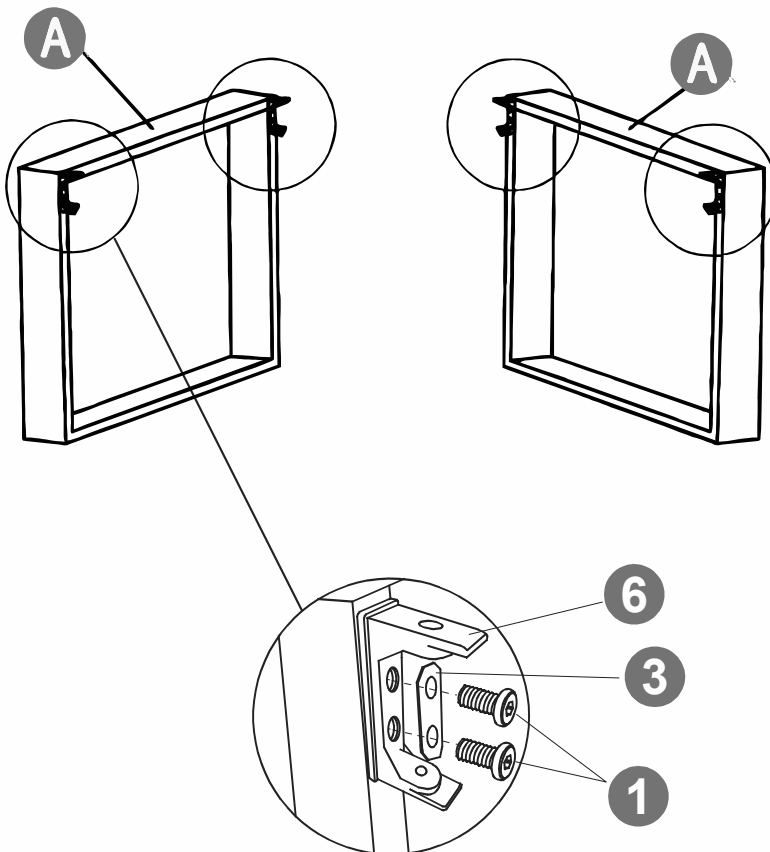

Assembly & Instruction Manual

Coffee table

Installation Guide

Save this manual for future reference

Parts list

Parts No	Component	Qty	Ref No
A		2	800-186-001
C		2	800-186-002
D		1	800-186-003

Parts No	Component	Qty	Ref No
1	 M6*20MM	20	800-186-004
2	 M6*78MM	4	800-186-005
3		4	800-186-006
4		8	800-186-007
5		1	800-186-008
6		4	800-186-009

! Before installation, please check that the parts are all included !

Assembly

1

Notice!

Please take out the part #6 from the support post ,which will be used in the following steps.

2

3

Assembly

3

4

Assembly

5

6

**The installation is complete.
Make sure the screws are fully tighten.**

Please don't hesitate to contact us for any further questions,
your satisfaction is guaranteed.