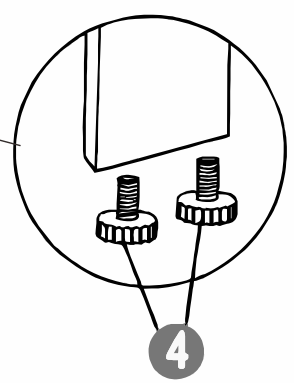

Assembly & Instruction Manual

Coffee table

Installation Guide

Save this manual for future reference

Parts list

Parts No	Component	Qty	Ref No
A		2	800-186-001
C		2	800-186-002
D		1	800-186-003

Parts No	Component	Qty	Ref No
1	 M6*20MM	20	800-186-004
2	 M6*78MM	4	800-186-005
3		4	800-186-006
4		8	800-186-007
5		1	800-186-008
6		4	800-186-009

3

4

Assembly

5

6

**The installation is complete.
Make sure the screws are fully tighten.**

Please don't hesitate to contact us for any further questions,
your satisfaction is guaranteed.