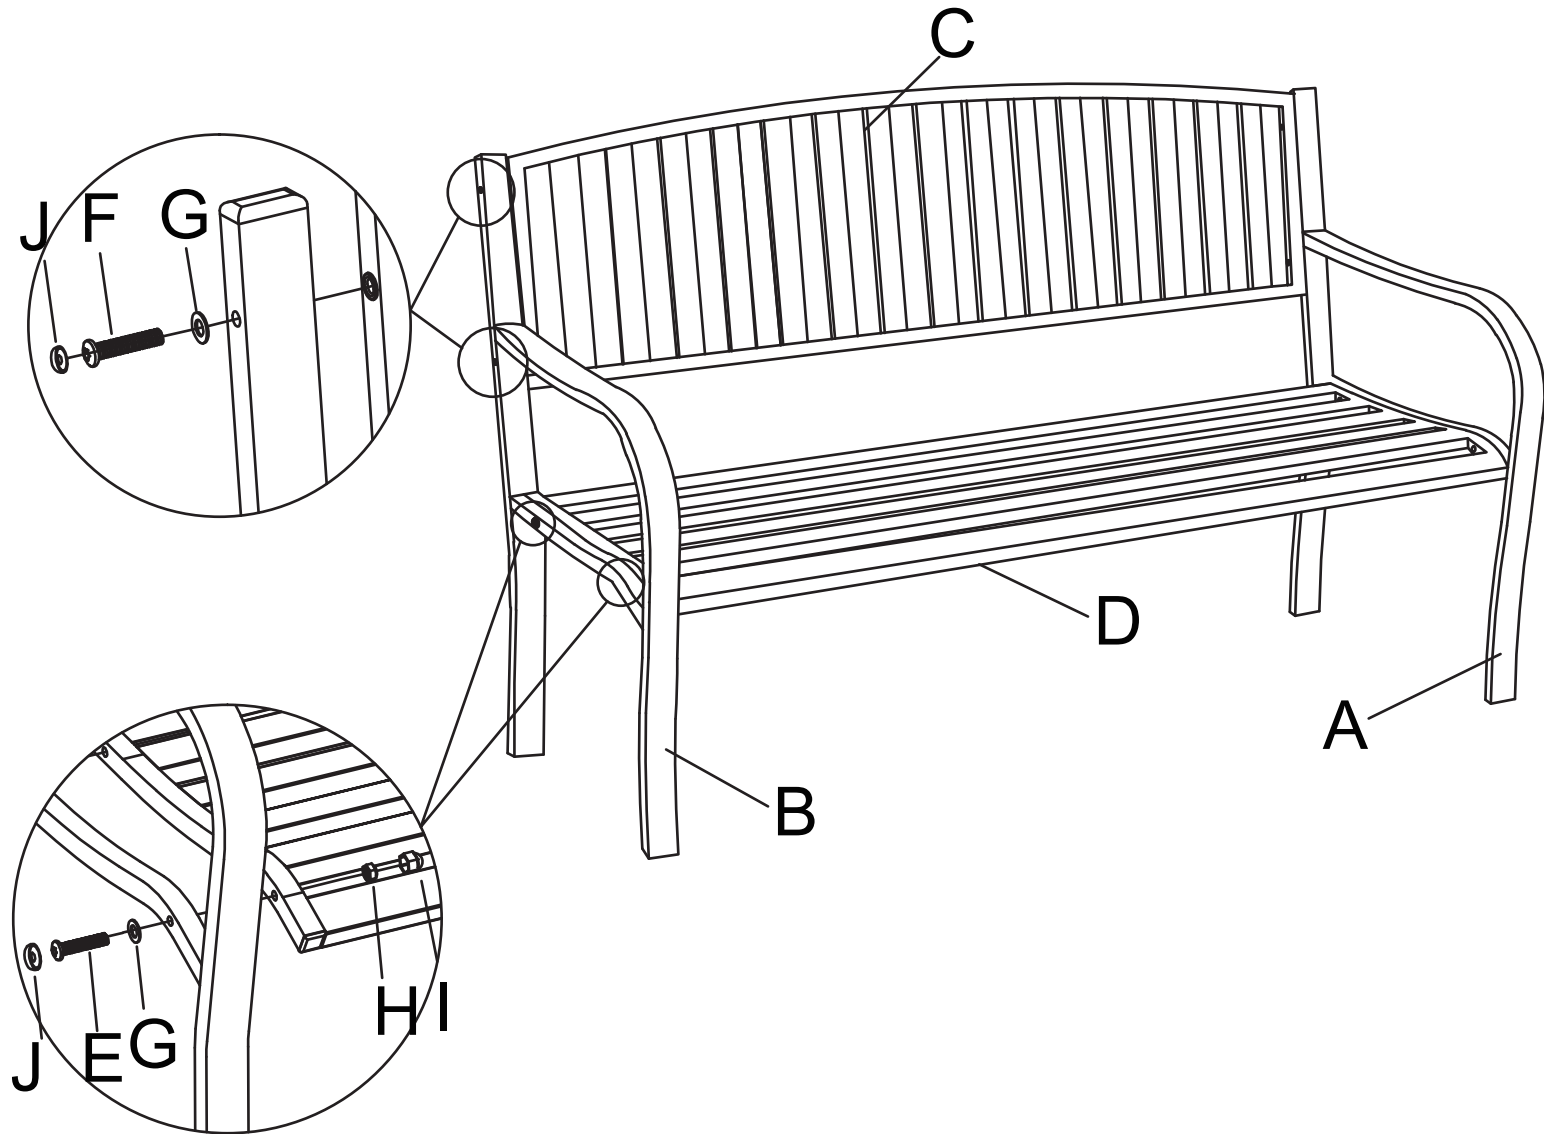

Tips: Part A and Part B is different. This Park bench would fail to be assembled if the Part A and Part B are switched opposite. Please switch Part A and Part B and re-assemble them if you fail to assembling.