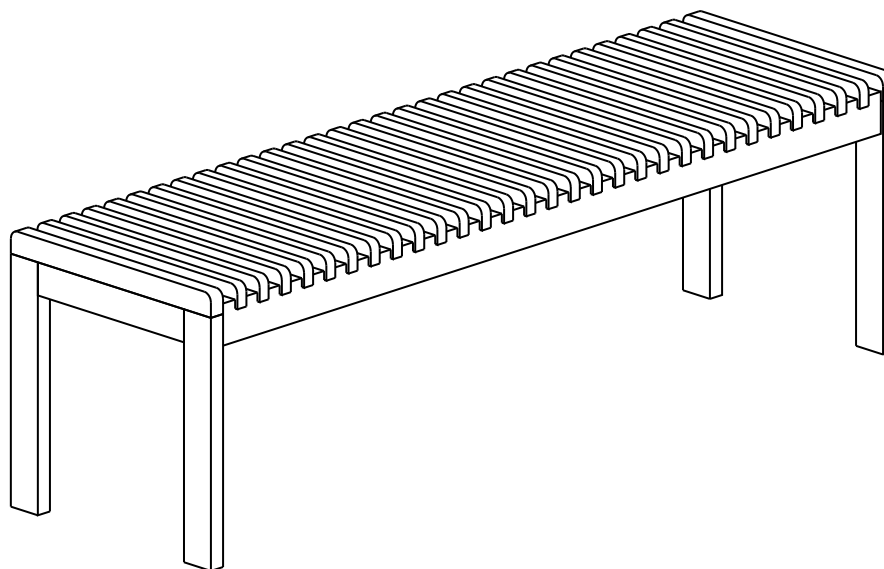

ASSEMBLY INSTRUCTIONS.

ROHE OAK BENCH NATURAL

THANK YOU FOR YOUR PURCHASE!

PART LIST

A

Top = 1pc

B

Leg = 2pcs