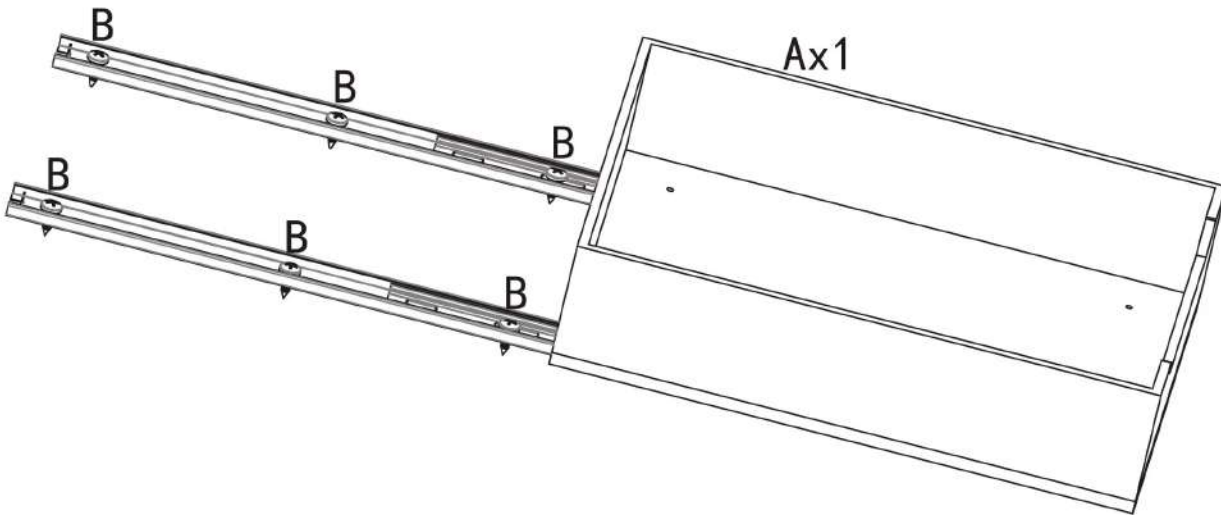

210 mm

PARTS

Identify parts before assembling.

HE1086/HE1087/HE1088/HE1089

Ax1

Bx6

ASSEMBLY

1

2

285 mm