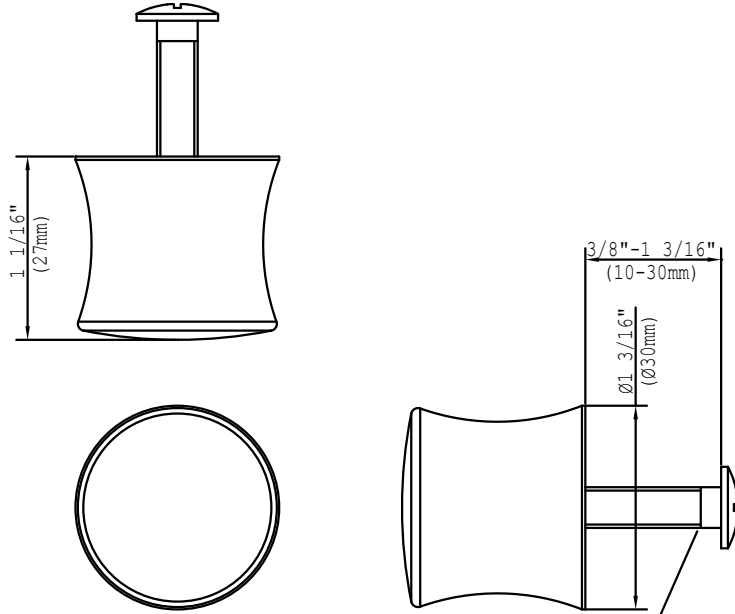

EMILE LARGE CABINET KNOB

FEATURES

- Solid brass construction
- Easy installation mounting brackets
- Suitable for cabinet 3/8" - 1 3/16" (10-30mm) thick

COLORS/FINISHES

- #CP Polished Chrome
- #BN Brushed Nickel

Package Dimensions
2 3/16" x 3 15/16" x 2 3/16"
Package Weight
0.4 lbs

MATERIAL

- Brass

DIMENSIONS

Screw (23313) M6x28mmL for cabinet thick 10-20mm
 Screw (23325) M6x38mmL for cabinet thick 20-30mm

SERVICE PARTS