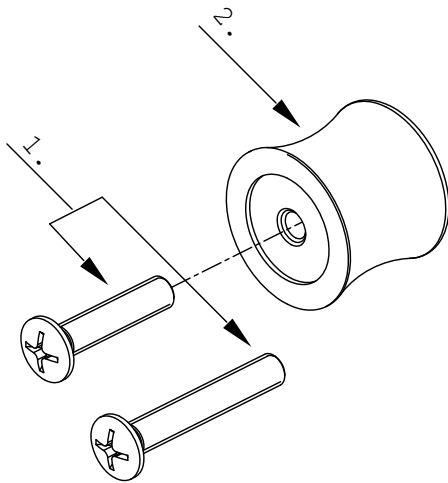

EMILE LARGE CABINET KNOB

FEATURES

- Solid brass construction
- Easy installation mounting brackets
- Suitable for cabinet 3/8" - 1 3/16" (10-30mm) thick

COLORS/FINISHES

- #CP Polished Chrome
- #BN Brushed Nickel

Package Dimensions
2 3/16" x 3 15/16" x 2 3/16"
Package Weight
0.4 lbs

MATERIAL

- Brass

DIMENSIONS

Screw (23313) M6x28mmL for cabinet thick 10-20mm
 Screw (23325) M6x38mmL for cabinet thick 20-30mm

SERVICE PARTS