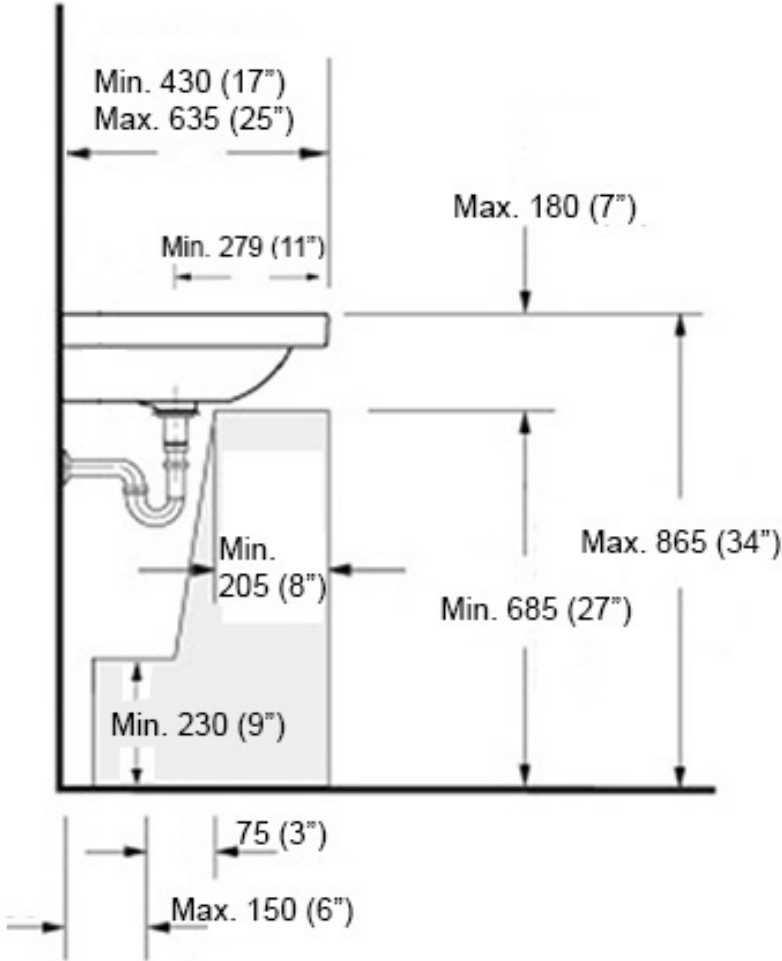

Dimensions Metric
1 inch = 2.54 cm
1 inch = 25.4 mm

WS[®]
BATH
COLLECTIONS

1051 Lea Drive - Collegeville, PA 19426
Tel. 215 513 9400 - Fax 610 831 0215
www.ws bathcollections.com - info@ws bathcollections.com

Silicone (optional)

Collection
Drop

Model |
Drop 71 - WS33001K

Dimensions Metric
1 inch = 2.54 cm
1 inch = 25.4 mm

WS[®]
BATH
COLLECTIONS

1051 Lea Drive - Collegeville, PA 19426
Tel. 215 513 9400 - Fax 610 831 0215
www.ws bathcollections.com - info@ws bathcollections.com

Recommended ADA Installation

Note: ADA Compliant when installed in accordance with ADA guidelines

<p>Collection Drop</p>	<p>Model Drop 71 - WS33001K</p>	<p>Dimensions Metric 1 inch = 2.54 cm 1 inch = 25.4 mm</p>	<p>WS[®] BATH COLLECTIONS 1051 Lea Drive - Collegeville, PA 19426 Tel. 215 513 9400 - Fax 610 831 0215 www.ws bathcollections.com - info@ws bathcollections.com</p>
-----------------------------------	----------------------------------------------	--------------------------------------------------------------------	--------------------------------------------------------------------------------------------------------------------------------------------------------------------------------------------------------------------------------------------------------------------------------------------------