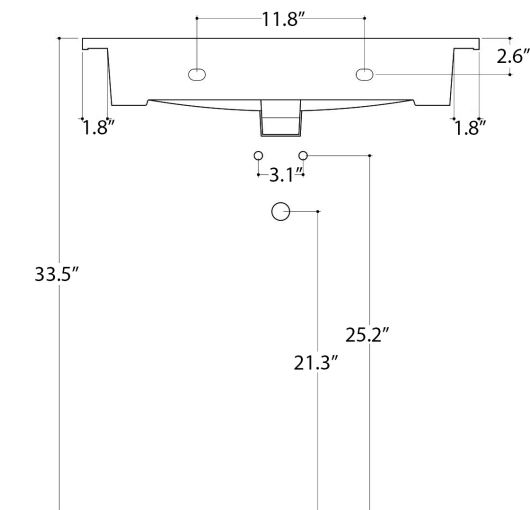

Finishes:

 Glossy White

SKU# | Options:

- Drop 71 | Glossy White

Codes & Standards:

- ADA Compliant

* WS Bath Collections reserves the right to revise dimensions or information on this sheet without notice

Collection Drop	Model Drop 71 - WS33001K	Dimensions Metric <i>1 inch = 2.54 cm</i> <i>1 inch = 25.4 mm</i>	 1051 Lea Drive - Collegeville, PA 19426 Tel. 215 513 9400 - Fax 610 831 0215 www.ws bathcollections.com - info@ws bathcollections.com
-----------------------------	--------------------------------------	-------------------------------------------------------------------------	---------------------------------------------------------------------------------------------------------------------------------------------------------------------------------------------------------------------------------------------------------------------------------------------------------------------------------------

N.B.: Indicated size could have a variation of about 0,8 % due to the use of the moulds or the small variations of the raw materials' technical characteristics used in the mixture.

Collection
Drop

Model |
Drop 71 - WS33001K

Dimensions Metric
1 inch = 2.54 cm
1 inch = 25.4 mm

WS[®]
BATH
COLLECTIONS

1051 Lea Drive - Collegeville, PA 19426
Tel. 215 513 9400 - Fax 610 831 0215
www.ws bathcollections.com - info@ws bathcollections.com

Silicone (optional)

Collection
Drop

Model |
Drop 71 - WS33001K

Dimensions Metric
1 inch = 2.54 cm
1 inch = 25.4 mm

WS[®]
BATH
COLLECTIONS

1051 Lea Drive - Collegeville, PA 19426
Tel. 215 513 9400 - Fax 610 831 0215
www.ws bathcollections.com - info@ws bathcollections.com