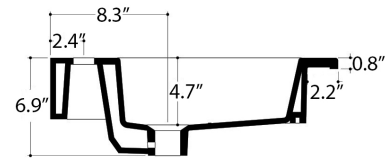

Finishes:

 Glossy White

SKU# | Options:

- Drop 71 | Glossy White

Codes & Standards:

- ADA Compliant

* WS Bath Collections reserves the right to revise dimensions or information on this sheet without notice

Collection Drop	Model Drop 71 - WS33001K	Dimensions Metric <i>1 inch = 2.54 cm</i> <i>1 inch = 25.4 mm</i>	 1051 Lea Drive - Collegeville, PA 19426 Tel. 215 513 9400 - Fax 610 831 0215 www.ws bathcollections.com - info@ws bathcollections.com
-----------------------------	--------------------------------------	-------------------------------------------------------------------------	---------------------------------------------------------------------------------------------------------------------------------------------------------------------------------------------------------------------------------------------------------------------------------------------------------------------------------------

N.B.: Indicated size could have a variation of about 0,8 % due to the use of the moulds or the small variations of the raw materials' technical characteristics used in the mixture.

Collection
Drop

Model |
Drop 71 - WS33001K

Dimensions Metric
1 inch = 2.54 cm
1 inch = 25.4 mm

WS[®]
BATH
COLLECTIONS

1051 Lea Drive - Collegeville, PA 19426
Tel. 215 513 9400 - Fax 610 831 0215
www.ws bathcollections.com - info@ws bathcollections.com

Silicone (optional)

Collection
Drop

Model |
Drop 71 - WS33001K

Dimensions Metric
1 inch = 2.54 cm
1 inch = 25.4 mm

WS[®]
BATH
COLLECTIONS

1051 Lea Drive - Collegeville, PA 19426
Tel. 215 513 9400 - Fax 610 831 0215
www.ws bathcollections.com - info@ws bathcollections.com