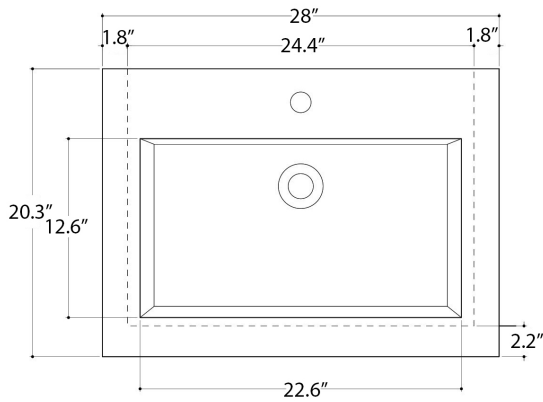

Finishes:

 Glossy White

SKU# | Options:

- Drop 71 | Glossy White

Codes & Standards:

- ADA Compliant

* WS Bath Collections reserves the right to revise dimensions or information on this sheet without notice

Collection Drop	Model Drop 71 - WS33001K	Dimensions Metric <i>1 inch = 2.54 cm</i> <i>1 inch = 25.4 mm</i>	 1051 Lea Drive - Collegeville, PA 19426 Tel. 215 513 9400 - Fax 610 831 0215 www.ws bathcollections.com - info@ws bathcollections.com
-----------------------------	--------------------------------------	-------------------------------------------------------------------------	---------------------------------------------------------------------------------------------------------------------------------------------------------------------------------------------------------------------------------------------------------------------------------------------------------------------------------------

N.B.: Indicated size could have a variation of about 0,8 % due to the use of the moulds or the small variations of the raw materials' technical characteristics used in the mixture.

Collection
Drop

Model |
Drop 71 - WS33001K

Dimensions Metric
1 inch = 2.54 cm
1 inch = 25.4 mm

WS[®]
BATH
COLLECTIONS

1051 Lea Drive - Collegeville, PA 19426
Tel. 215 513 9400 - Fax 610 831 0215
www.ws bathcollections.com - info@ws bathcollections.com

Silicone (optional)

Collection
Drop

Model |
Drop 71 - WS33001K

Dimensions Metric
1 inch = 2.54 cm
1 inch = 25.4 mm

WS[®]
BATH
COLLECTIONS

1051 Lea Drive - Collegeville, PA 19426
Tel. 215 513 9400 - Fax 610 831 0215
www.ws bathcollections.com - info@ws bathcollections.com