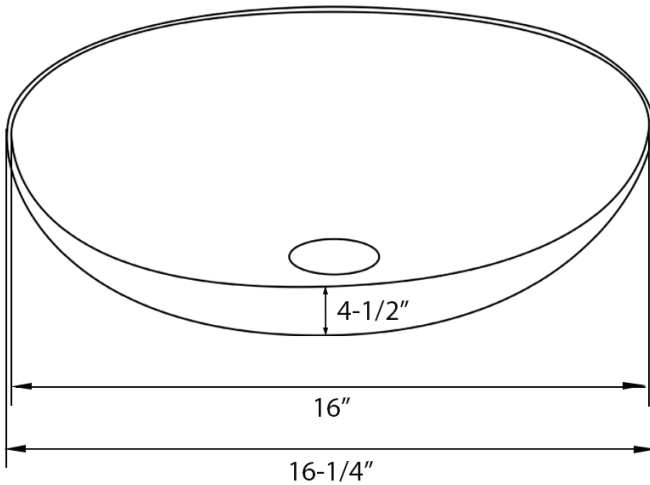

COLOR

Cosmic Black

NOMINAL DIMENSIONS

Exterior: 16¼" (wide) x 16¼" (front-to-back)

Interior Bowl: 16" (wide) x 16" (front-to-back)

Bowl Depth: 4"

Drain Hole Size: 1¾"

Installation Type:

Vessel

Drain Location:

Center

RUVATI USA
www.ruvati.com

Phone: 1.855.478.8284
Email: support@ruvati.com

SOLD SEPARATELY

Popup Drain
[RVA5102WH/CH]

DIMENSIONS