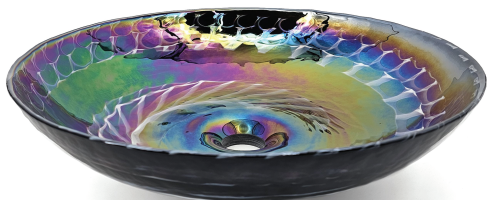

RVB3049

BATHROOM VESSEL SINK

RUVATI[®]
SPECIFICATION SHEET

MATERIAL

- **GLASS:**
Thick solid construction for extreme durability.

FEATURES

- **SMOOTH, GLAZED SURFACE:**
Non-porous and resistant to scratching, chipping, or crazing.
- **ROUND SHAPE:**
Ensures perfect water drainage and makes it easy to clean.

COLOR

Cosmic Black

NOMINAL DIMENSIONS

Exterior: 16¼" (wide) x 16¼" (front-to-back)

Interior Bowl: 16" (wide) x 16" (front-to-back)

Bowl Depth: 4"

Drain Hole Size: 1¾"

Installation Type: