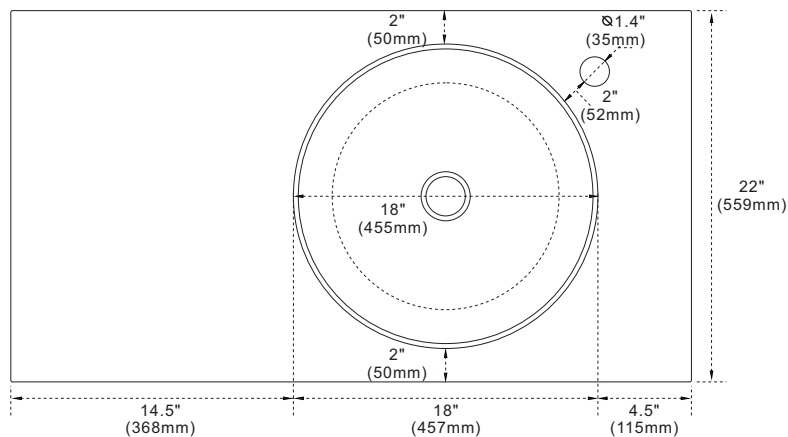

BELLATERRA HOME

Model: 430003-37-R Countertop

Features

1. Single 18" round topmount sink cutout;
2. Single faucet hole;
3. 4" height backsplash (sold separately);
4. Thickness laminated to 1.2";
5. Ceramic sink on right side of countertop;

Colors / Finishes

- WM - Natural White Carrara marble;
- BG - Natural Black Galaxy Granite;
- GY - Natural Grey Granite;
- WE - White Engineer Stone;

Top view

Side view

**NOTE: SINK STYLE, SHAPE, FAUCET HOLES, CUTOUT ON TOP, VANITY MAY VARY FROM THE PICTURE ABOVE.
INSTRUCTIONAL PURPOSE ONLY.**