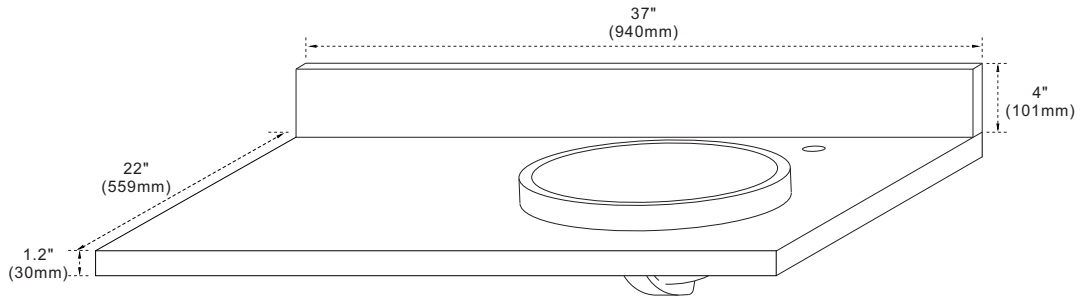

BELLATERRA HOME

Model: 430003-37-R Countertop

Features

1. Single 18" round topmount sink cutout;
2. Single faucet hole;
3. 4" height backsplash (sold separately);
4. Thickness laminated to 1.2";
5. Ceramic sink on right side of countertop;