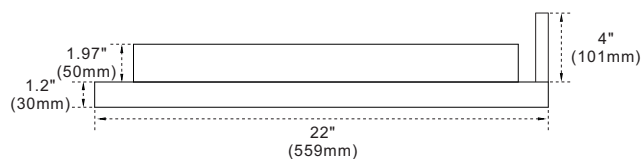

Side view

**NOTE: SINK STYLE, SHAPE, FAUCET HOLES, CUTOUT ON TOP, VANITY MAY VARY FROM THE PICTURE ABOVE.
INSTRUCTIONAL PURPOSE ONLY.**