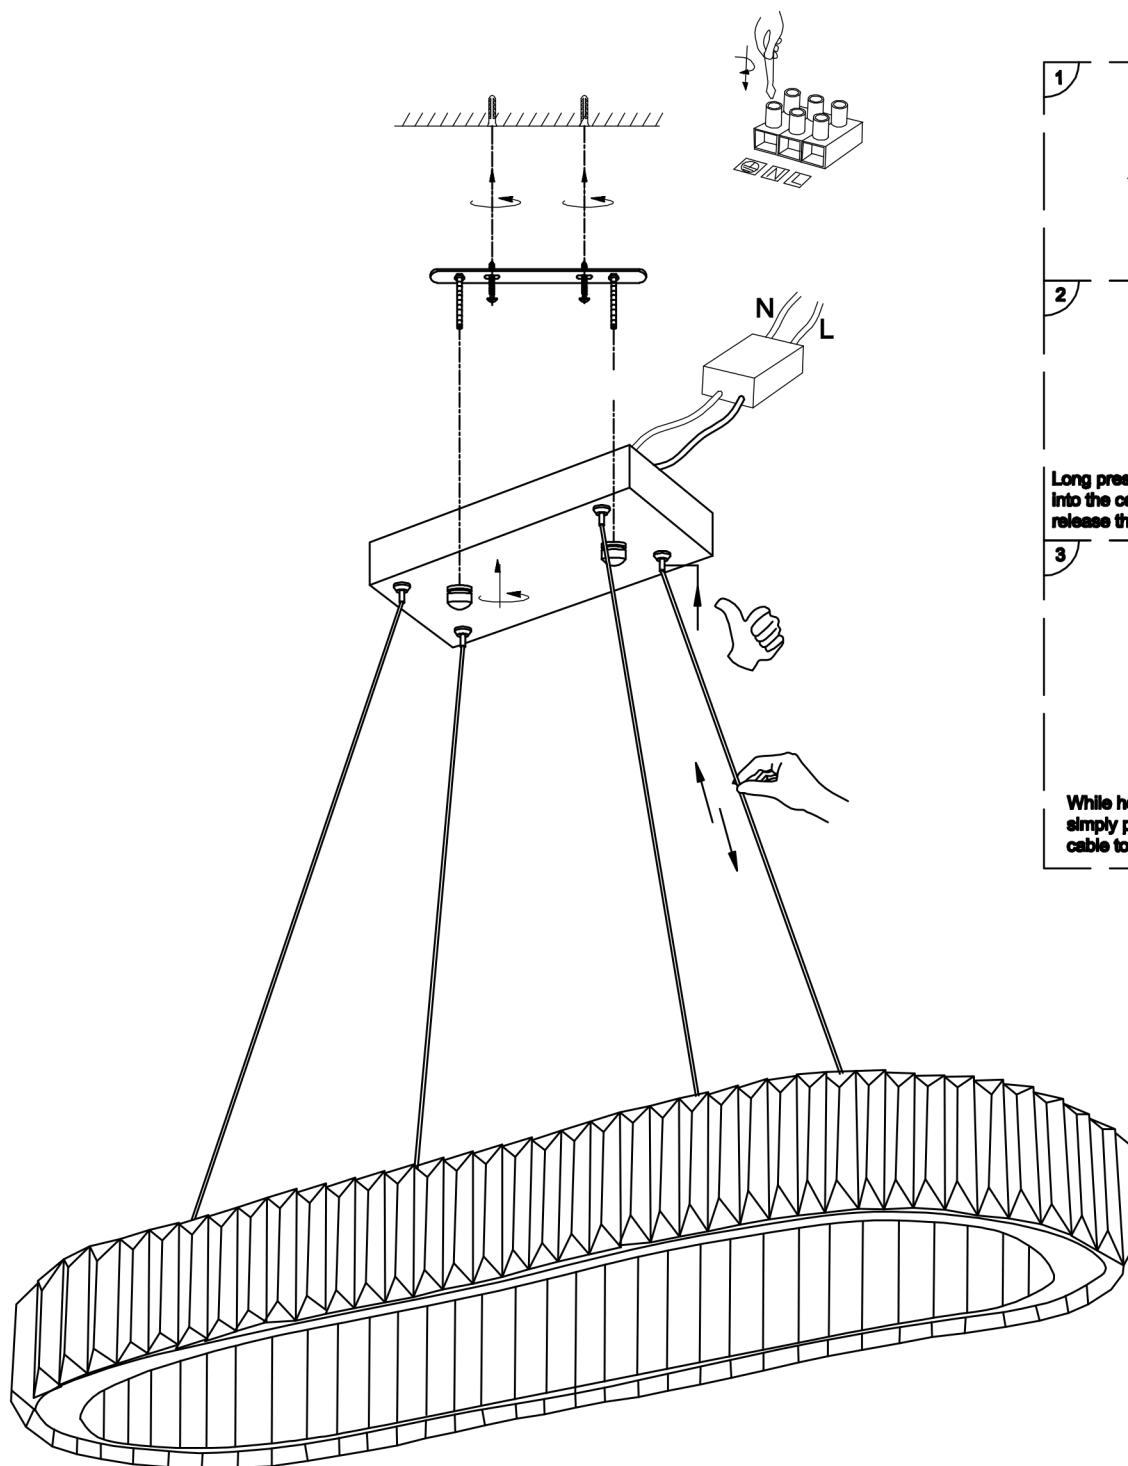

Installation Manual

Wires Adjustable : you can adjust the wires height as you need

Attention : 1. Donot fit the chandelier to wet ceiling
2. Cut the power before installation
3. Fix the screws and lamps tightly