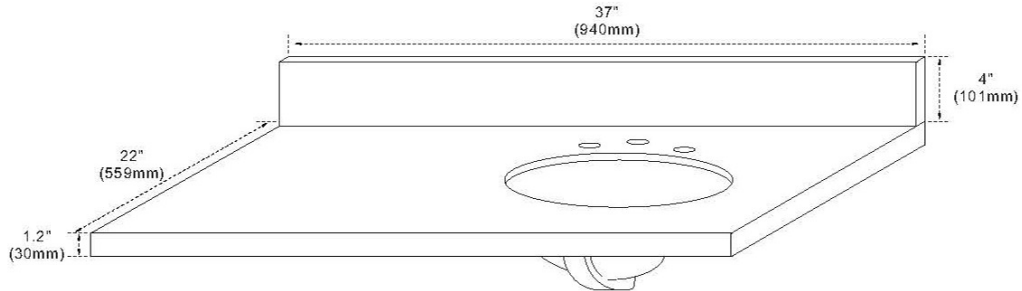

### Features

1. Single 18" oval undermount sink cutout;
2. 8" wide spread faucet holes;
3. 4" height backsplash included;
4. Thickness laminated to 1.2";
5. Ceramic sink on right side of countertop;