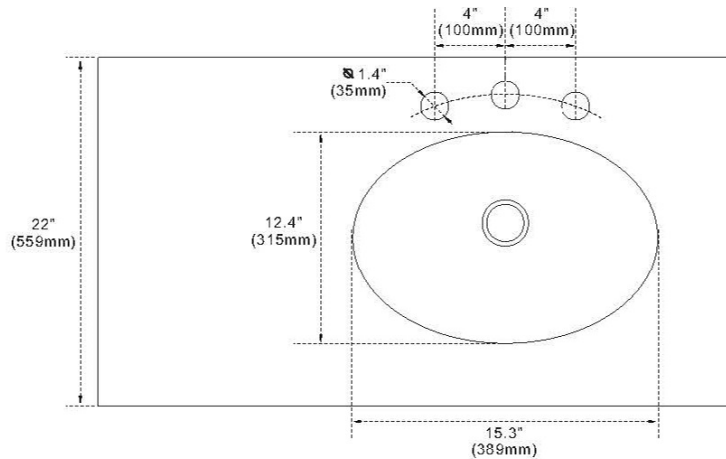

BELLATERRA HOME

Model: 430001-37-R Countertop

Features

1. Single 18" oval undermount sink cutout;
2. 8" wide spread faucet holes;
3. 4" height backsplash included;
4. Thickness laminated to 1.2";
5. Ceramic sink on right side of countertop;

Colors / Finishes

- WM - Natural White Carrara marble;
- BG - Natural Black Galaxy Granite;
- GY - Natural Grey Granite;
- WE - White Engineer Stone;

Top view

Side view

NOTE: SINK STYLE, SHAPE, FAUCET HOLES, CUTOUT ON TOP, VANITY MAY VARY FROM THE PICTURE ABOVE. INSTRUCTIONAL PURPOSE ONLY.

Professional installation is recommended.
www.bellaterra-home.com

Bellaterra Home LLC, All Rights Reserved 2019