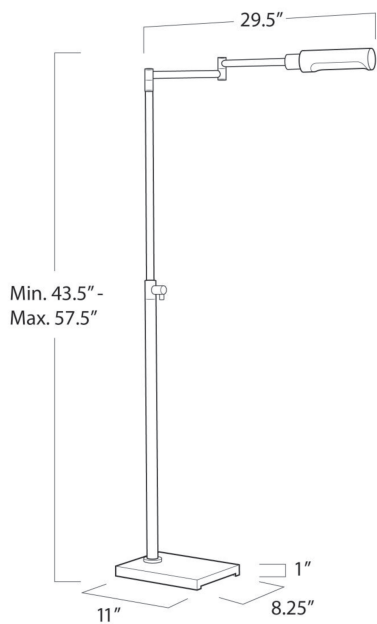

REGINA ANDREW

DETROIT

SPECIFICATION SHEET

Noble Floor Task Reading Lamp 14-1056ORB

HEIGHT	57.5
WIDTH	8.25
DEPTH	29.5
SHADE DIMS	N/A
SHADE COLOR	N/A
BULB QTY	1
BULB TYPE	T Type Medium Base (E26)
SOCKET	E26 Cast Dimmer
WATTAGE	40 Watt Max
WIRING TYPE	Standard
MATERIAL	Steel
FINISH	Oil Rubbed Bronze
NOTES	N/A
FREIGHT ONLY	No