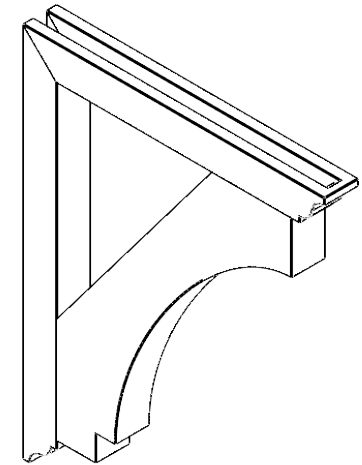

ITEM NUMBER: BKTUROS035X035X32000X40000X035X035X035IMP00RCPR

3 1/2"W X 32"D X 40"H X 3 1/2"T IMPERIAL ROUGH CEDAR WOODGRAIN OPEN BRACKET, TRADITIONAL TOP AND BACK, 3 1/2"W SOLID BRACE, PRIMED TAN

SIDE PROFILE

FRONT PROFILE

ISOMETRIC

GENERATED DATE : 06/18/2023

EKENA
MILLWORK
2300 WEST MAIN ST.
CLARKSVILLE, TX 75426
TOLL FREE: 866-607-0453
WWW.EKENAMILLWORK.COM

NOTES

1. INSTALLATION TO BE COMPLETED IN ACCORDANCE WITH MANUFACTURER'S SPECIFICATIONS.
2. DRAWING MAY NOT BE TO SCALE
3. THIS DRAWING IS INTENDED FOR DESIGN AND PLANNING PURPOSES ONLY.
4. ALL INFORMATION CONTAINED HEREIN WAS CURRENT AT THE TIME OF DEVELOPMENT BUT MUST BE REVIEWED AND APPROVED BY THE PRODUCT MANUFACTURER TO BE CONSIDERED ACCURATE.
5. TIMBERTHANE ARCHITECTURAL PRODUCTS ARE MADE FROM HIGH DENSITY URETHANE AND COME FACTORY PRIMED