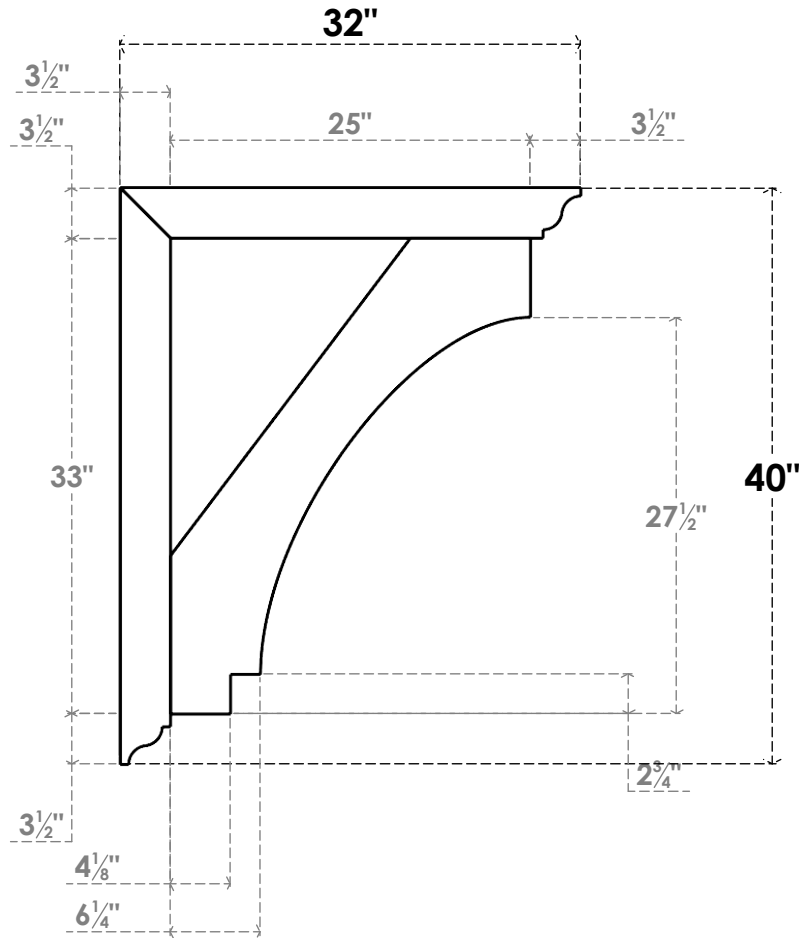

ITEM NUMBER: BKTUROS035X035X32000X40000X035X035X035IMP00RCPR

3 1/2"W X 32"D X 40"H X 3 1/2"T IMPERIAL ROUGH CEDAR WOODGRAIN OPEN BRACKET, TRADITIONAL TOP AND BACK, 3 1/2"W SOLID BRACE, PRIMED TAN

SIDE PROFILE

FRONT PROFILE

ISOMETRIC

GENERATED DATE : 06/18/2023

EKENA
MILLWORK
2300 WEST MAIN ST.
CLARKSVILLE, TX 75426
TOLL FREE: 866-607-0453
WWW.EKENAMILLWORK.COM

NOTES

1. INSTALLATION TO BE COMPLETED IN ACCORDANCE WITH MANUFACTURER'S SPECIFICATIONS.
2. DRAWING MAY NOT BE TO SCALE
3. THIS DRAWING IS INTENDED FOR DESIGN AND PLANNING PURPOSES ONLY.
4. ALL INFORMATION CONTAINED HEREIN WAS CURRENT AT THE TIME OF DEVELOPMENT BUT MUST BE REVIEWED AND APPROVED BY THE PRODUCT MANUFACTURER TO BE CONSIDERED ACCURATE.
5. TIMBERTHANE ARCHITECTURAL PRODUCTS ARE MADE FROM HIGH DENSITY URETHANE AND COME FACTORY PRIMED