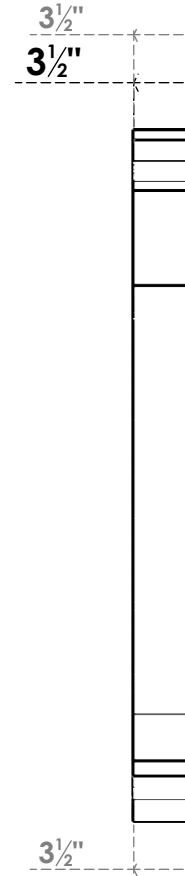

ITEM NUMBER: BKTUROS035X035X32000X40000X035X035X035IMP00RCPR

3 1/2"W X 32"D X 40"H X 3 1/2"T IMPERIAL ROUGH CEDAR WOODGRAIN OPEN BRACKET, TRADITIONAL TOP AND BACK, 3 1/2"W SOLID BRACE, PRIMED TAN

SIDE PROFILE

FRONT PROFILE

ISOMETRIC

GENERATED DATE : 06/18/2023

EKENA
MILLWORK
2300 WEST MAIN ST.
CLARKSVILLE, TX 75426
TOLL FREE: 866-607-0453
WWW.EKENAMILLWORK.COM

NOTES

1. INSTALLATION TO BE COMPLETED IN ACCORDANCE WITH MANUFACTURER'S SPECIFICATIONS.
2. DRAWING MAY NOT BE TO SCALE
3. THIS DRAWING IS INTENDED FOR DESIGN AND PLANNING PURPOSES ONLY.
4. ALL INFORMATION CONTAINED HEREIN WAS CURRENT AT THE TIME OF DEVELOPMENT BUT MUST BE REVIEWED AND APPROVED BY THE PRODUCT MANUFACTURER TO BE CONSIDERED ACCURATE.
5. TIMBERTHANE ARCHITECTURAL PRODUCTS ARE MADE FROM HIGH DENSITY URETHANE AND COME FACTORY PRIMED