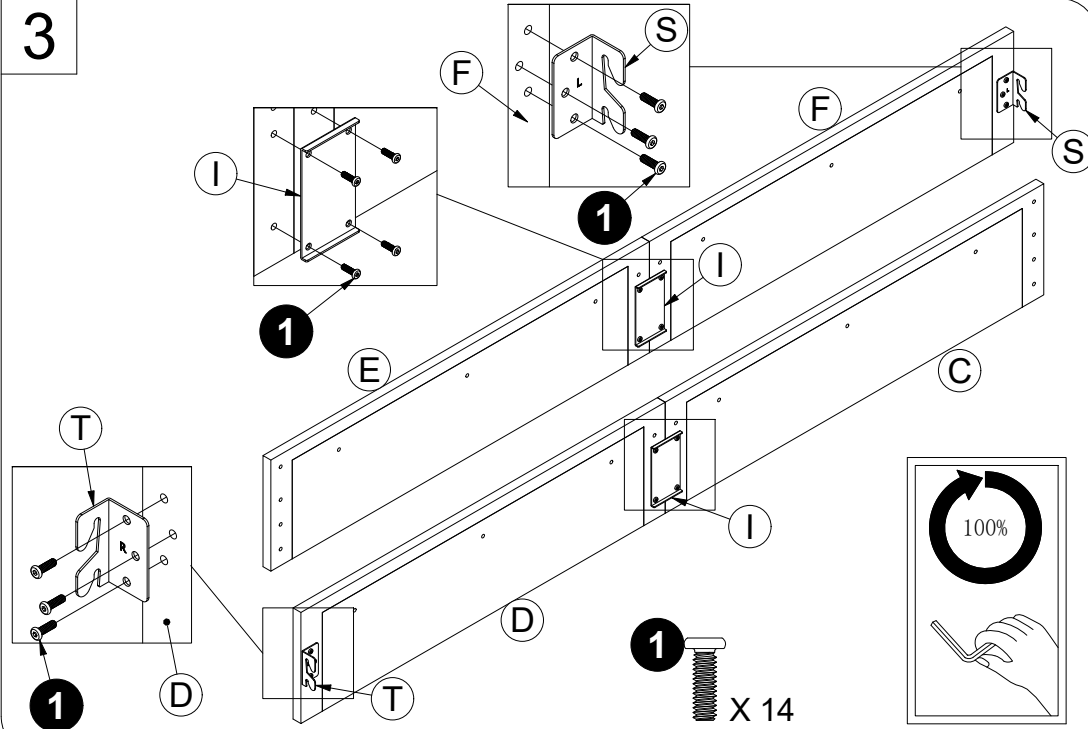

scan for the assembly video

PPEUS040/PPEUS051

**When replacement request, please tell us Component Alphabet and Model Number.**

▲ Weight Limit: 1000 LBS / 454 KG

1		1/4"×3/4"	41
2		1/4"×1 9/16"	26
3		5/16"×1 3/16"	2
4		1/4" Washer	14
5		1/4" Spring Washer	8
6		4mm Allen Key	1
7		4mm Ratchet Wrench	1

## 1 Components

A3	1	H	1
A4	1	I	2
A5	1	J	3
B	1	K	4
C	1	L	1
D	1	S	1
E	1	T	1
F	1	Z	2
G	4	P	1
N1	1		

2

3

4

5