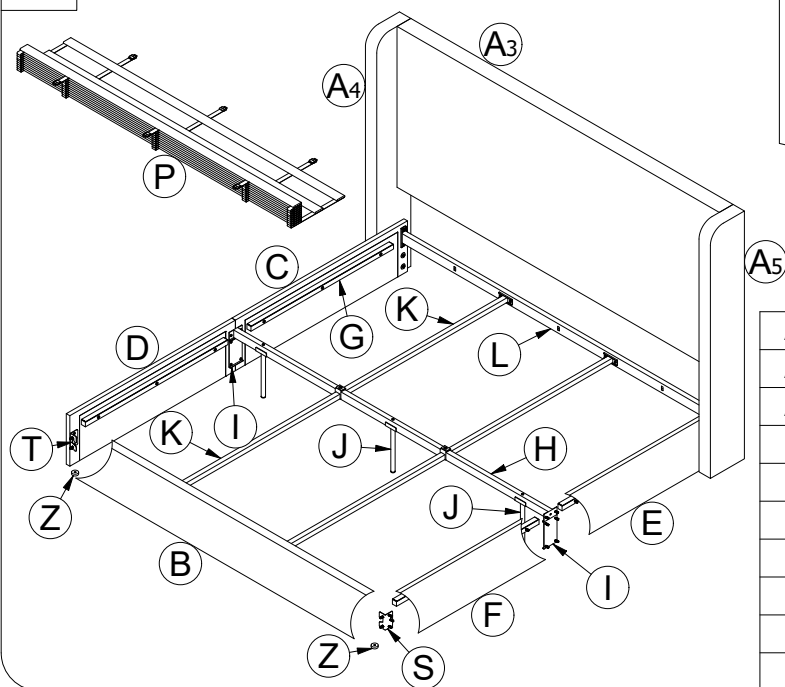

scan for the assembly video

PPEUS040/PPEUS051

**When replacement request, please tell us Component Alphabet and Model Number.**

▲ Weight Limit: 1000 LBS / 454 KG

1		1/4"×3/4"	41
2		1/4"×1 9/16"	26
3		5/16"×1 3/16"	2
4		1/4" Washer	14
5		1/4" Spring Washer	8
6		4mm Allen Key	1
7		4mm Ratchet Wrench	1

## 1 Components

A3	1	H	1
A4	1	I	2
A5	1	J	3
B	1	K	4
C	1	L	1
D	1	S	1
E	1	T	1
F	1	Z	2
G	4	P	1
N1	1		

2

3

4

5