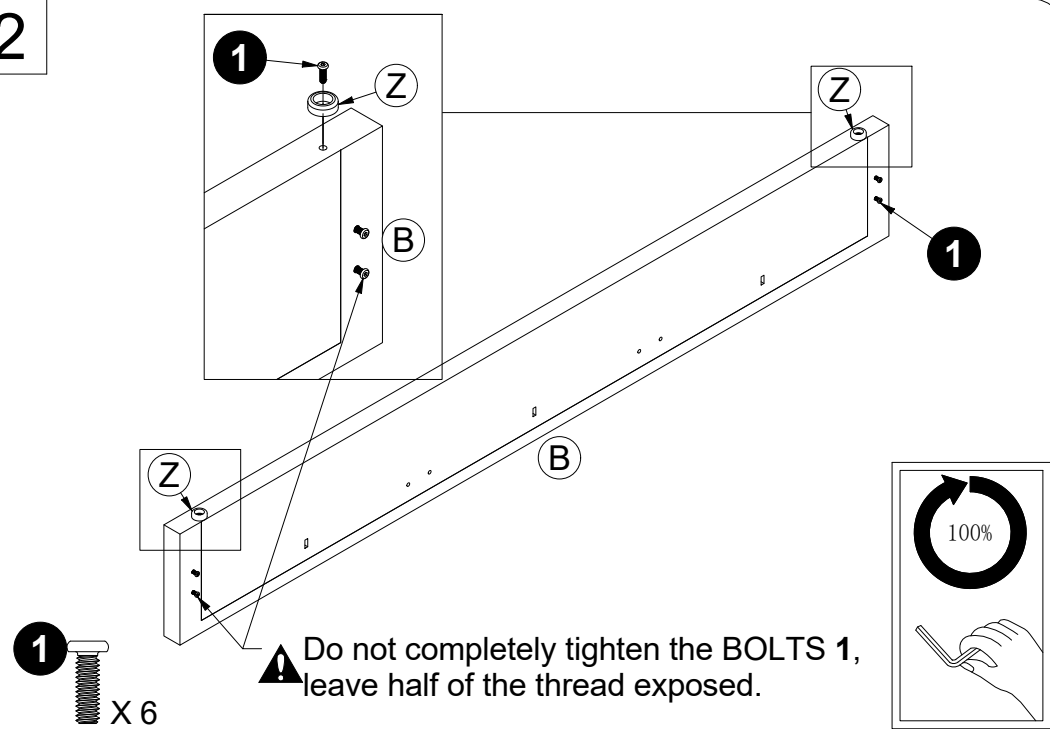

A3	1	H	1
A4	1	I	2
A5	1	J	3
B	1	K	4
C	1	L	1
D	1	S	1
E	1	T	1
F	1	Z	2
G	4	P	1
N1	1		

2