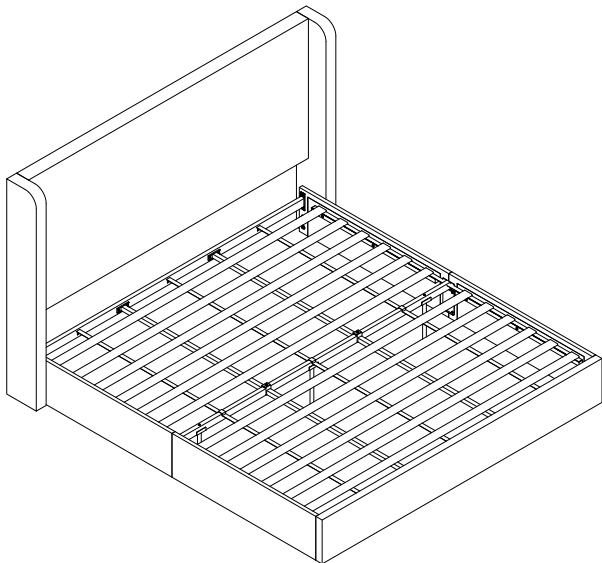

scan for the assembly video

PPEUS040/PPEUS051

**When replacement request, please tell us Component Alphabet and Model Number.**

▲ Weight Limit: 1000 LBS / 454 KG

1		1/4"×3/4"	41
2		1/4"×1 9/16"	26
3		5/16"×1 3/16"	2
4		1/4" Washer	14
5		1/4" Spring Washer	8
6		4mm Allen Key	1
7		4mm Ratchet Wrench	1

## 1 Components

A3	1	H	1
A4	1	I	2
A5	1	J	3
B	1	K	4
C	1	L	1
D	1	S	1
E	1	T	1
F	1	Z	2
G	4	P	1
N1	1		

2

3

4

5