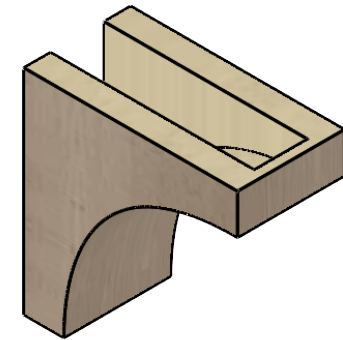

ITEM NUMBER: CORU04X08X08HUNRCPR

4"W X 8"D X 8"H SERIES 1 CLASSIC HUNTINGTON ROUGH CEDAR
TIMBERTHANE FAUX WOOD CORBEL, PRIMED

SIDE PROFILE

FRONT PROFILE

ISOMETRIC

EKENA MILLWORK
2300 WEST MAIN ST.
CLARKSVILLE, TX 75426
TOLL FREE: 866-607-0453
WWW.EKENAMILLWORK.COM