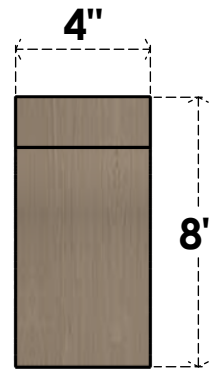

ITEM NUMBER: CORU04X08X08HUNRCPR

4"W X 8"D X 8"H SERIES 1 CLASSIC HUNTINGTON ROUGH CEDAR
TIMBERTHANE FAUX WOOD CORBEL, PRIMED

SIDE PROFILE

FRONT PROFILE

ISOMETRIC

EKENA MILLWORK
2300 WEST MAIN ST.
CLARKSVILLE, TX 75426
TOLL FREE: 866-607-0453
WWW.EKENAMILLWORK.COM