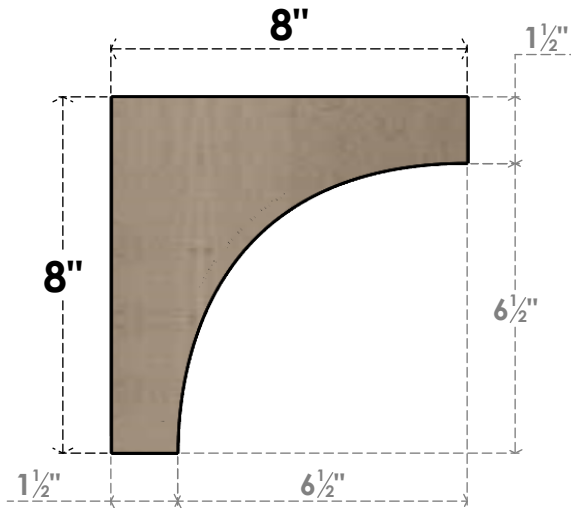

ITEM NUMBER: CORU04X08X08HUNRCPR

4"W X 8"D X 8"H SERIES 1 CLASSIC HUNTINGTON ROUGH CEDAR
TIMBERTHANE FAUX WOOD CORBEL, PRIMED

SIDE PROFILE

FRONT PROFILE

ISOMETRIC

EKENA MILLWORK
2300 WEST MAIN ST.
CLARKSVILLE, TX 75426
TOLL FREE: 866-607-0453
WWW.EKENAMILLWORK.COM

NOTES

1. INSTALLATION TO BE COMPLETED IN ACCORDANCE WITH MANUFACTURER'S SPECIFICATIONS.
2. DRAWING MAY NOT BE TO SCALE
3. THIS DRAWING IS INTENDED FOR DESIGN AND PLANNING PURPOSES ONLY.
4. ALL INFORMATION CONTAINED HEREIN WAS CURRENT AT THE TIME OF DEVELOPMENT BUT MUST BE REVIEWED AND APPROVED BY THE PRODUCT MANUFACTURER TO BE CONSIDERED ACCURATE.
5. TIMBERTHANE ARCHITECTURAL PRODUCTS ARE MADE FROM HIGH DENSITY URETHANE AND COME FACTORY PRIMED